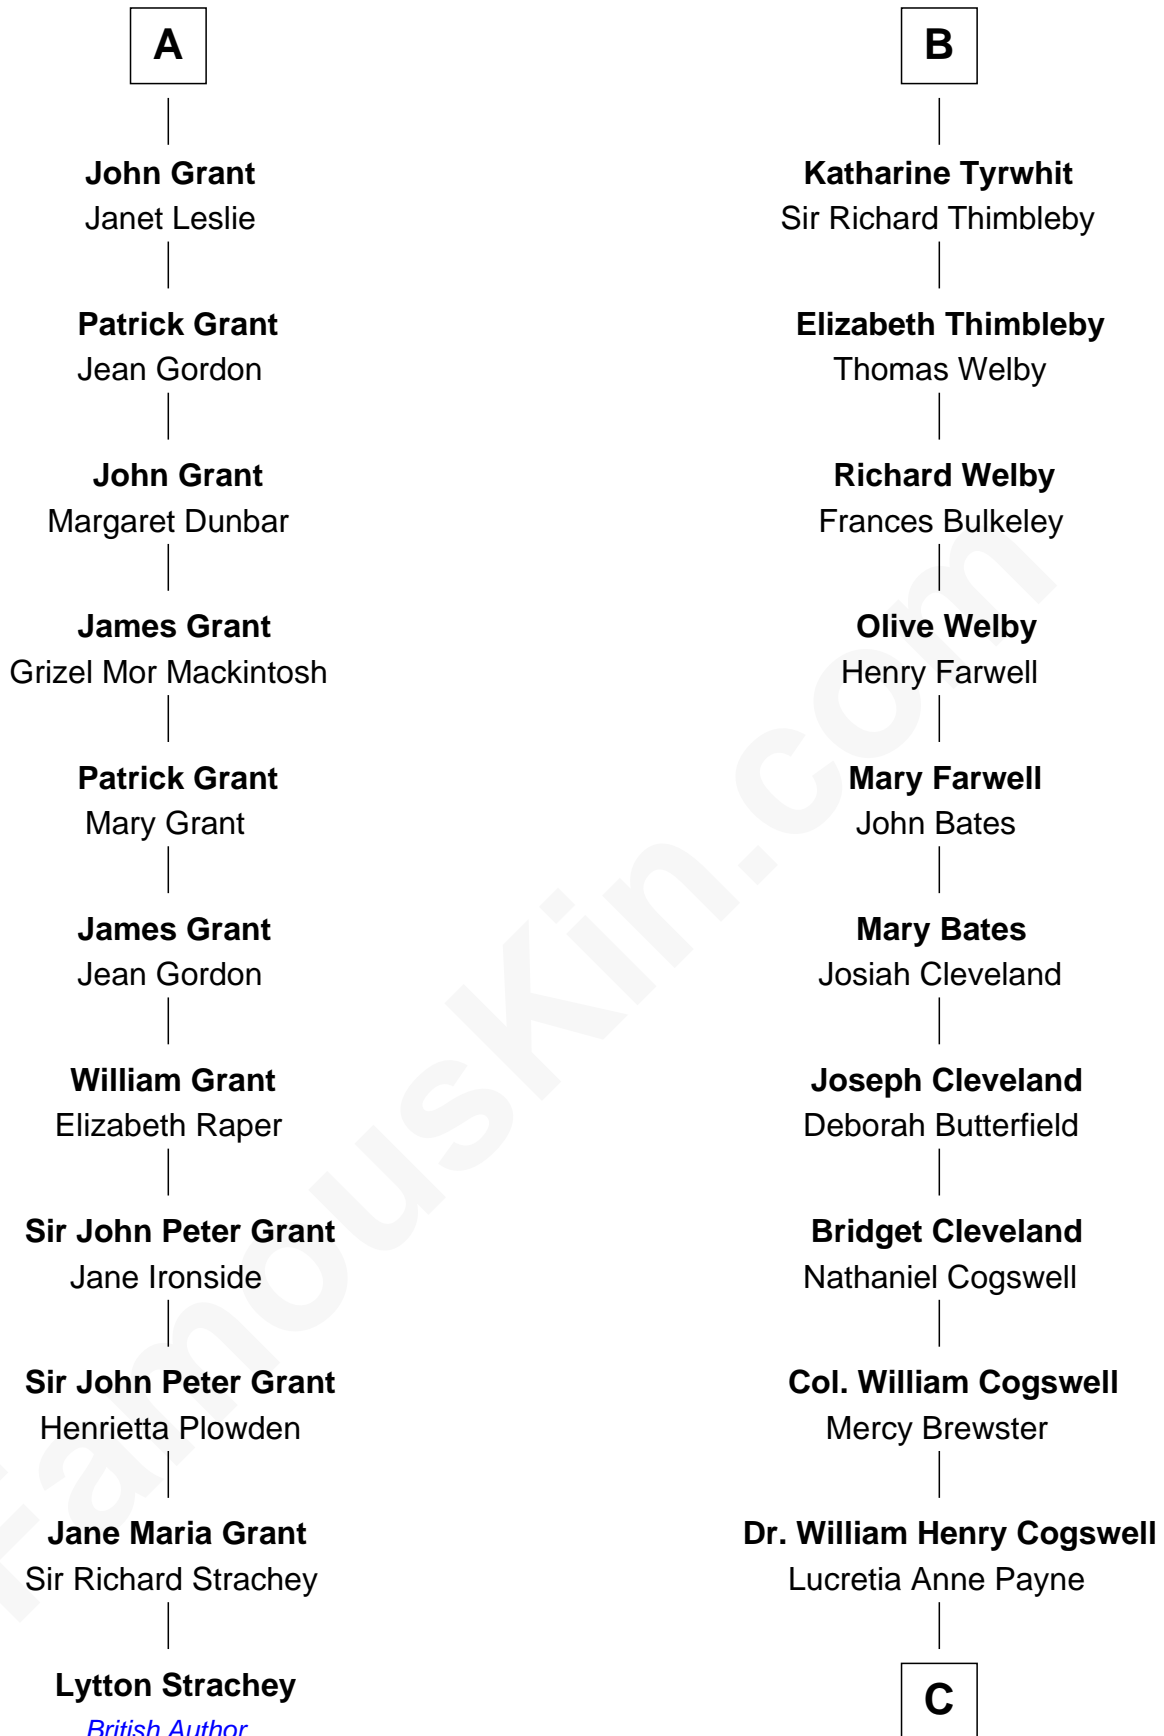

## Relationship Chart of

### Lytton Strachey

Author and Co-Founder of Bloomsbury Group

17th cousin 3 times removed of

**Thomas Pynchon**  
American Novelist

**Sir Robert de Holland**  
Maude la Zouche

**C**

**Annie Payne Cogswell**