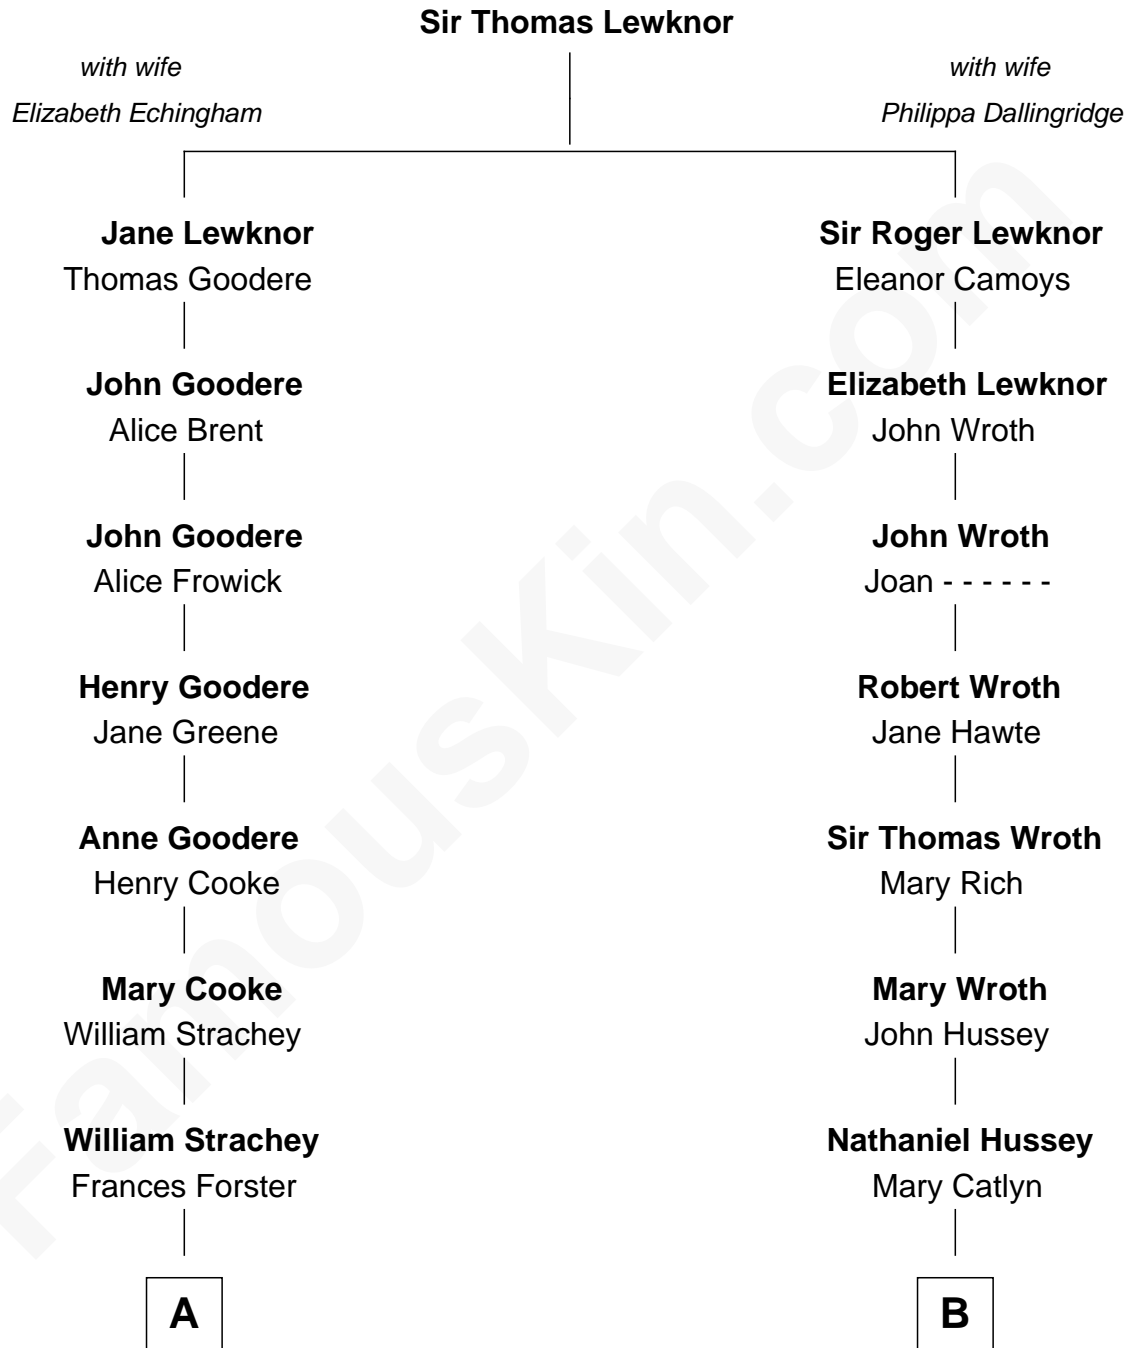

FamousKin.com

Relationship Chart of

Lytton Strachey

Author and Co-Founder of Bloomsbury Group

14th cousin 4 times removed of

Paget Brewster
TV Actress

C

Galen Brewster
Hathaway Tew

Paget Brewster
TV Actress

FamousKin.com