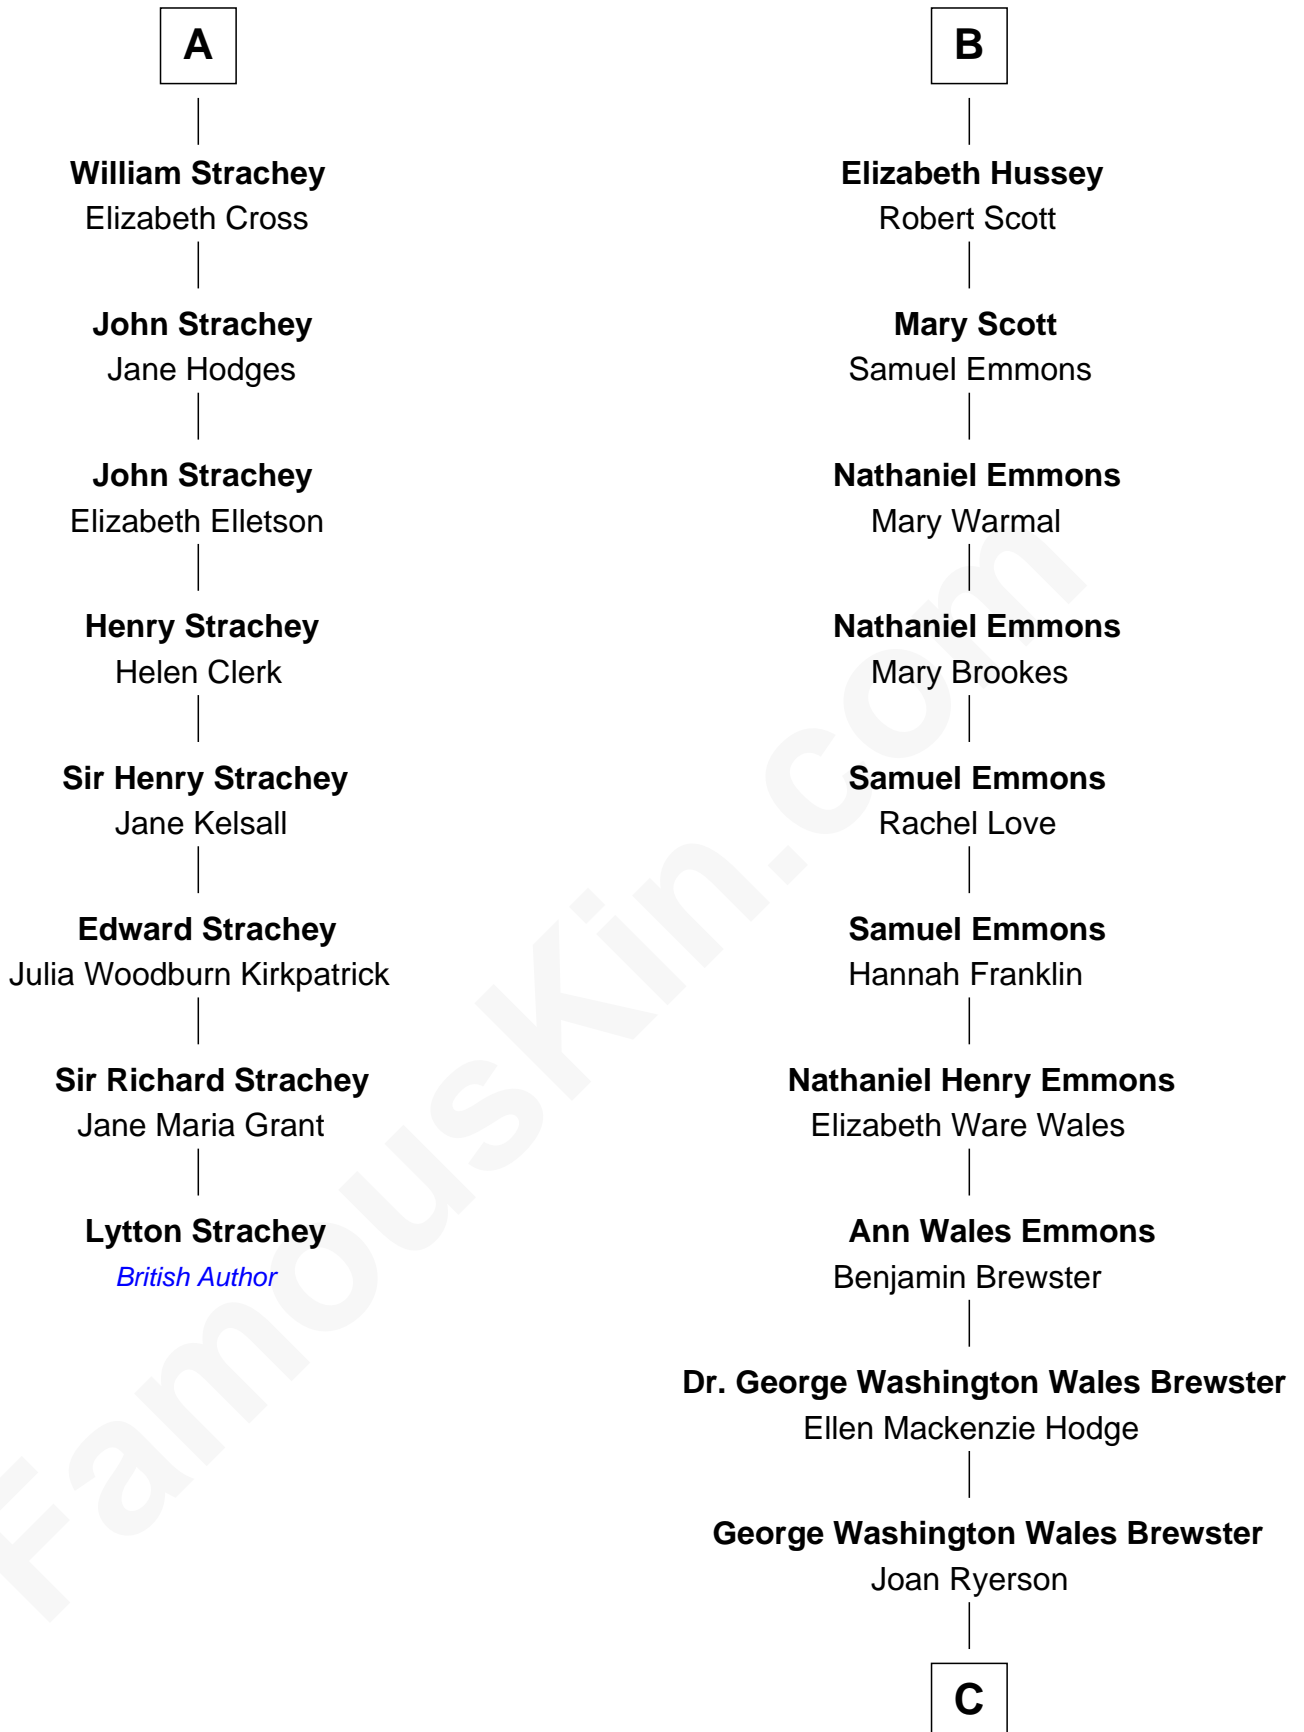

FamousKin.com

Relationship Chart of

Lytton Strachey

Author and Co-Founder of Bloomsbury Group

14th cousin 4 times removed of

Paget Brewster
TV Actress

C

Galen Brewster
Hathaway Tew

Paget Brewster
TV Actress

FamousKin.com