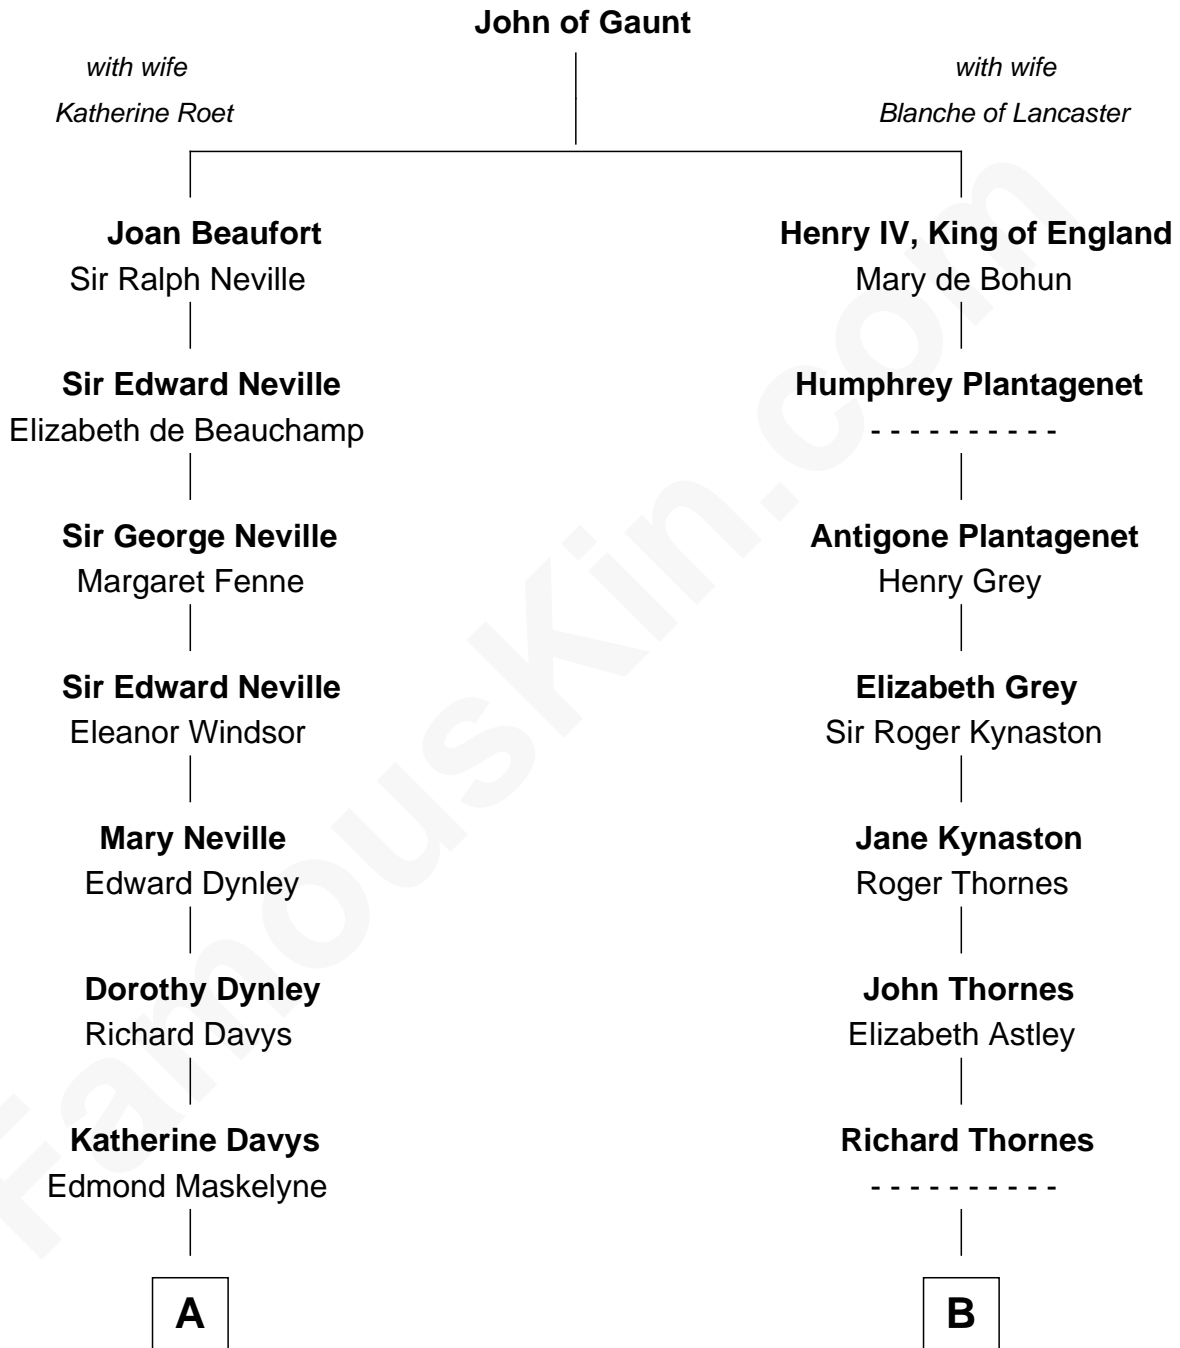

FamousKin.com

Relationship Chart of

Lytton Strachey

Author and Co-Founder of Bloomsbury Group

14th cousin 6 times removed of

Paget Brewster
TV Actress

C

Ellen Mackenzie Hodge

Dr. George Washington Wales Brewster

George Washington Wales Brewster

Joan Ryerson

Galen Brewster

Hathaway Tew

Paget Brewster

TV Actress