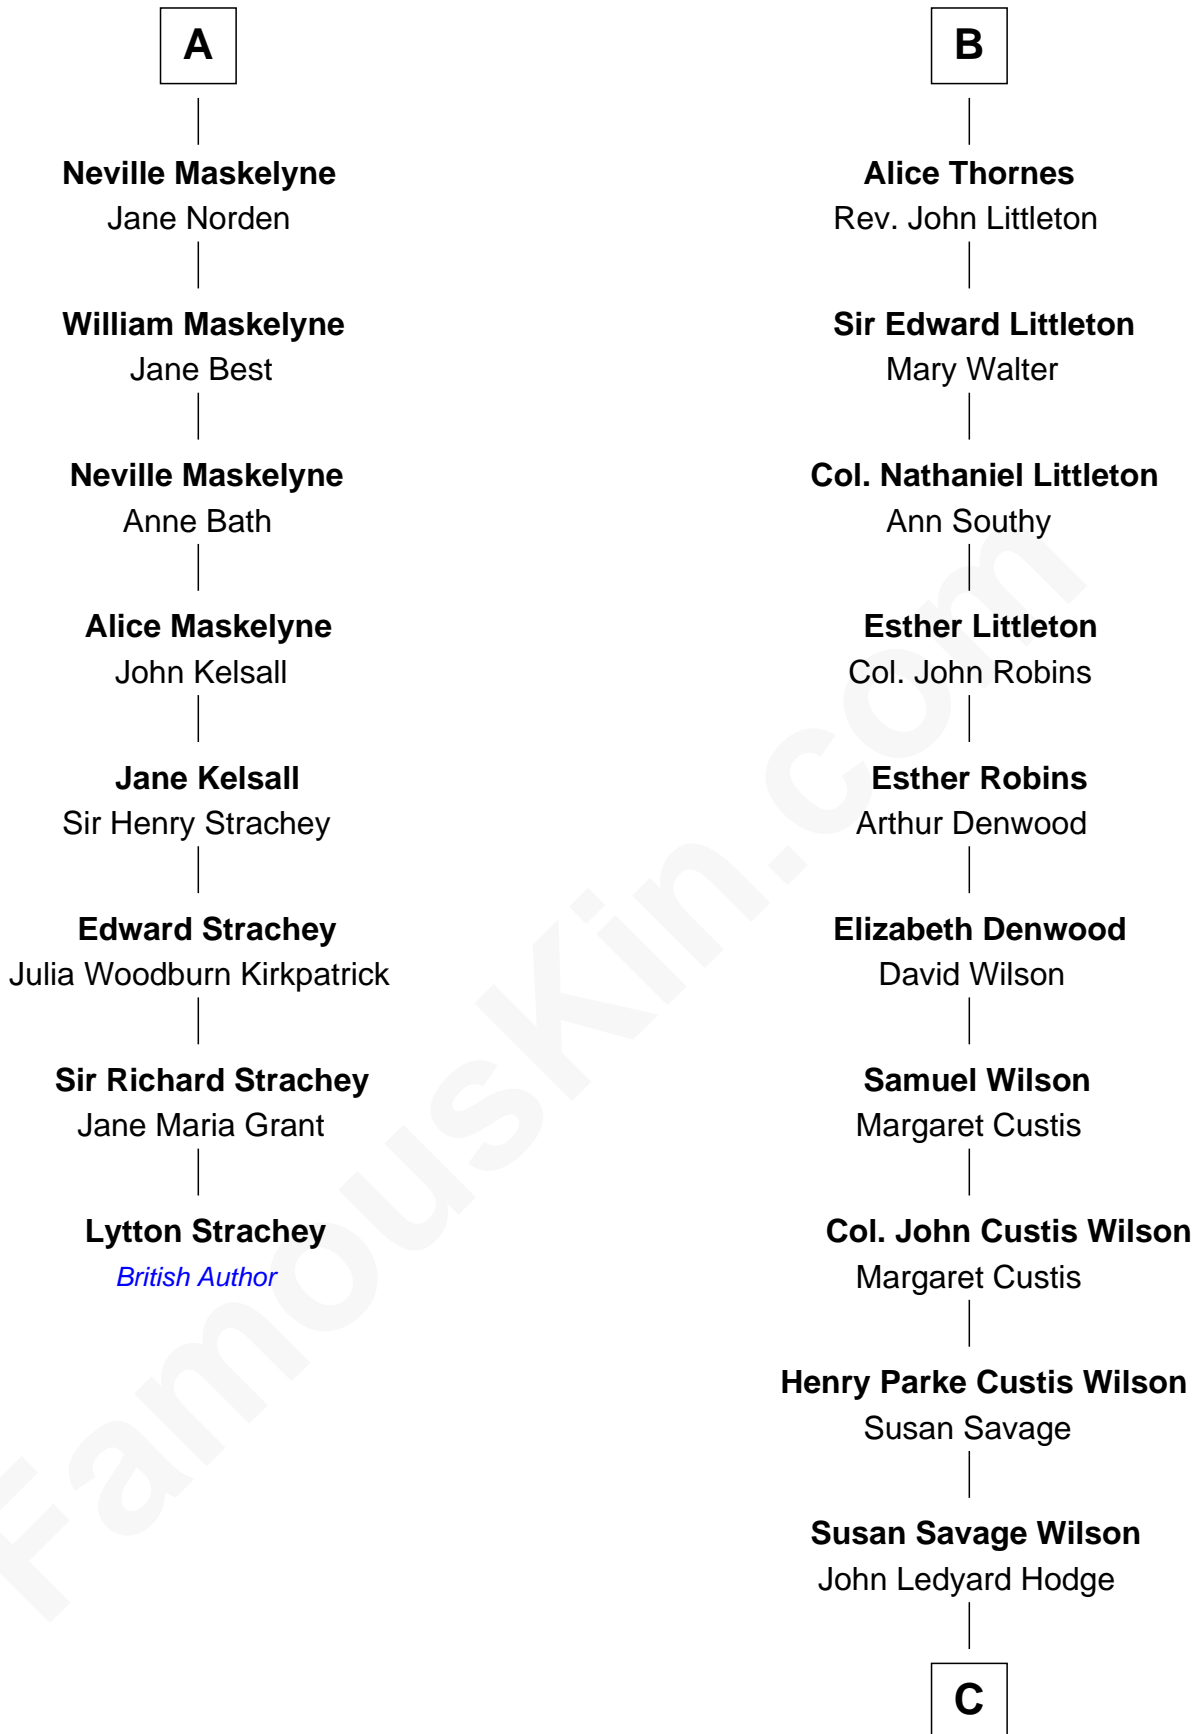

FamousKin.com

Relationship Chart of

Lytton Strachey

Author and Co-Founder of Bloomsbury Group

14th cousin 6 times removed of

Paget Brewster
TV Actress

C

Ellen Mackenzie Hodge

Dr. George Washington Wales Brewster

George Washington Wales Brewster

Joan Ryerson

Galen Brewster

Hathaway Tew

Paget Brewster

TV Actress