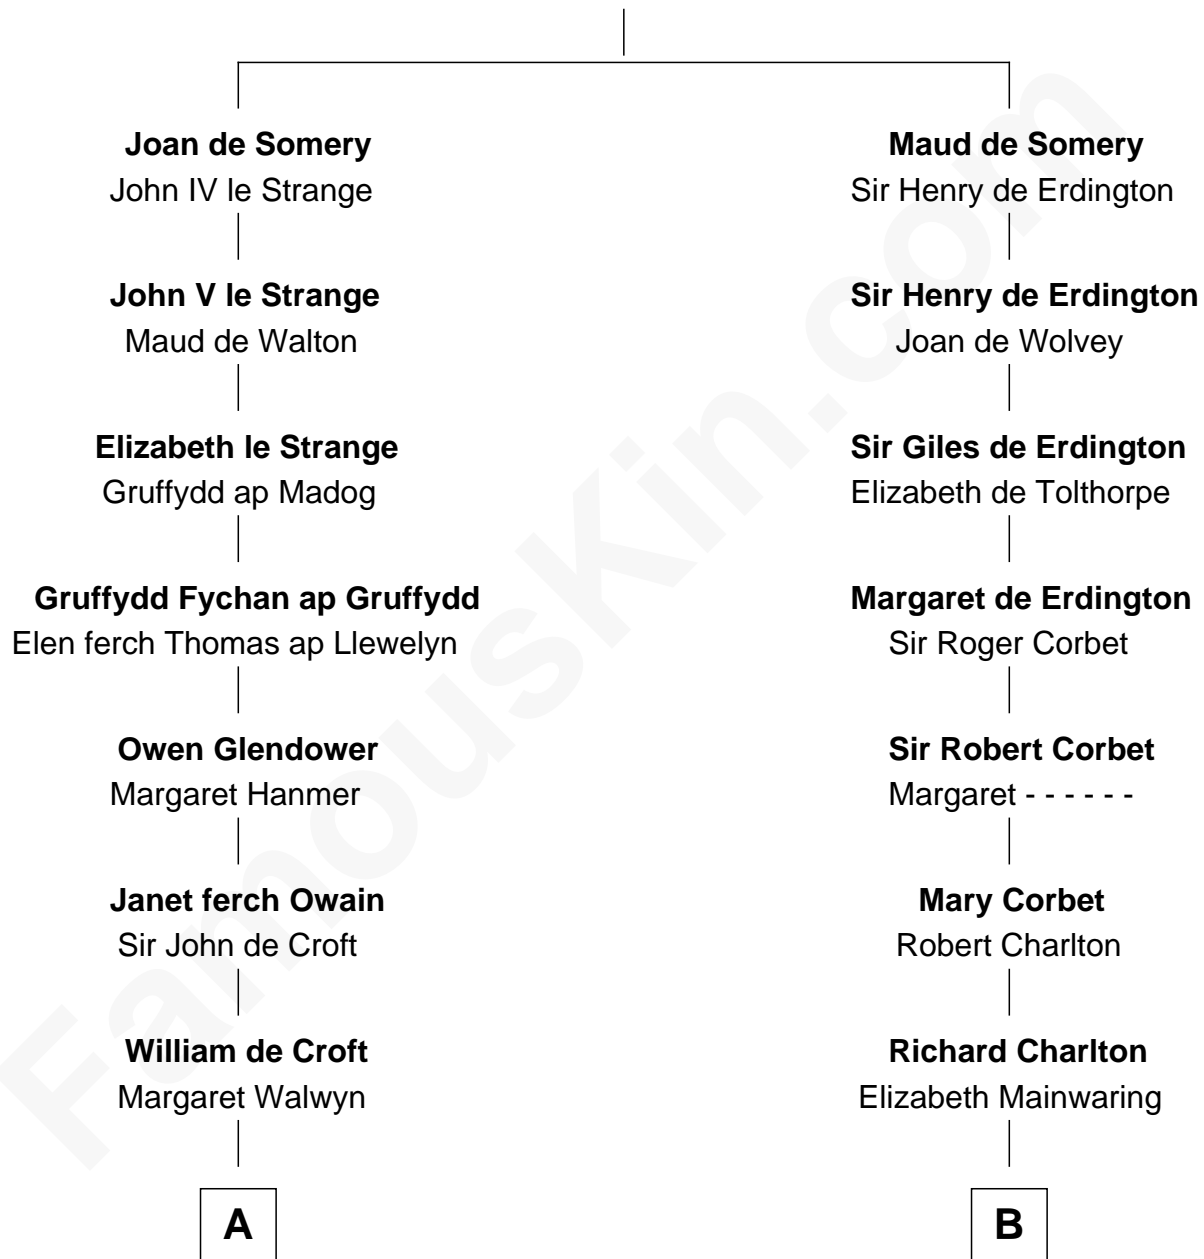

FamousKin.com

Relationship Chart of

Lytton Strachey

Author and Co-Founder of Bloomsbury Group

19th cousin of

James Sherman

27th U.S. Vice-President

Sir Roger de Somery

Nichole d'Aubenev

C

Edward Strachey
Julia Woodburn Kirkpatrick

Sir Richard Strachey
Jane Maria Grant

Lytton Strachey
British Author

D

Frances Lucretia Williams
Richard Winslow Sherman

Mary Frances Sherman
Richard Updike Sherman

James Sherman
27th U.S. Vice-President

FamousKin.com