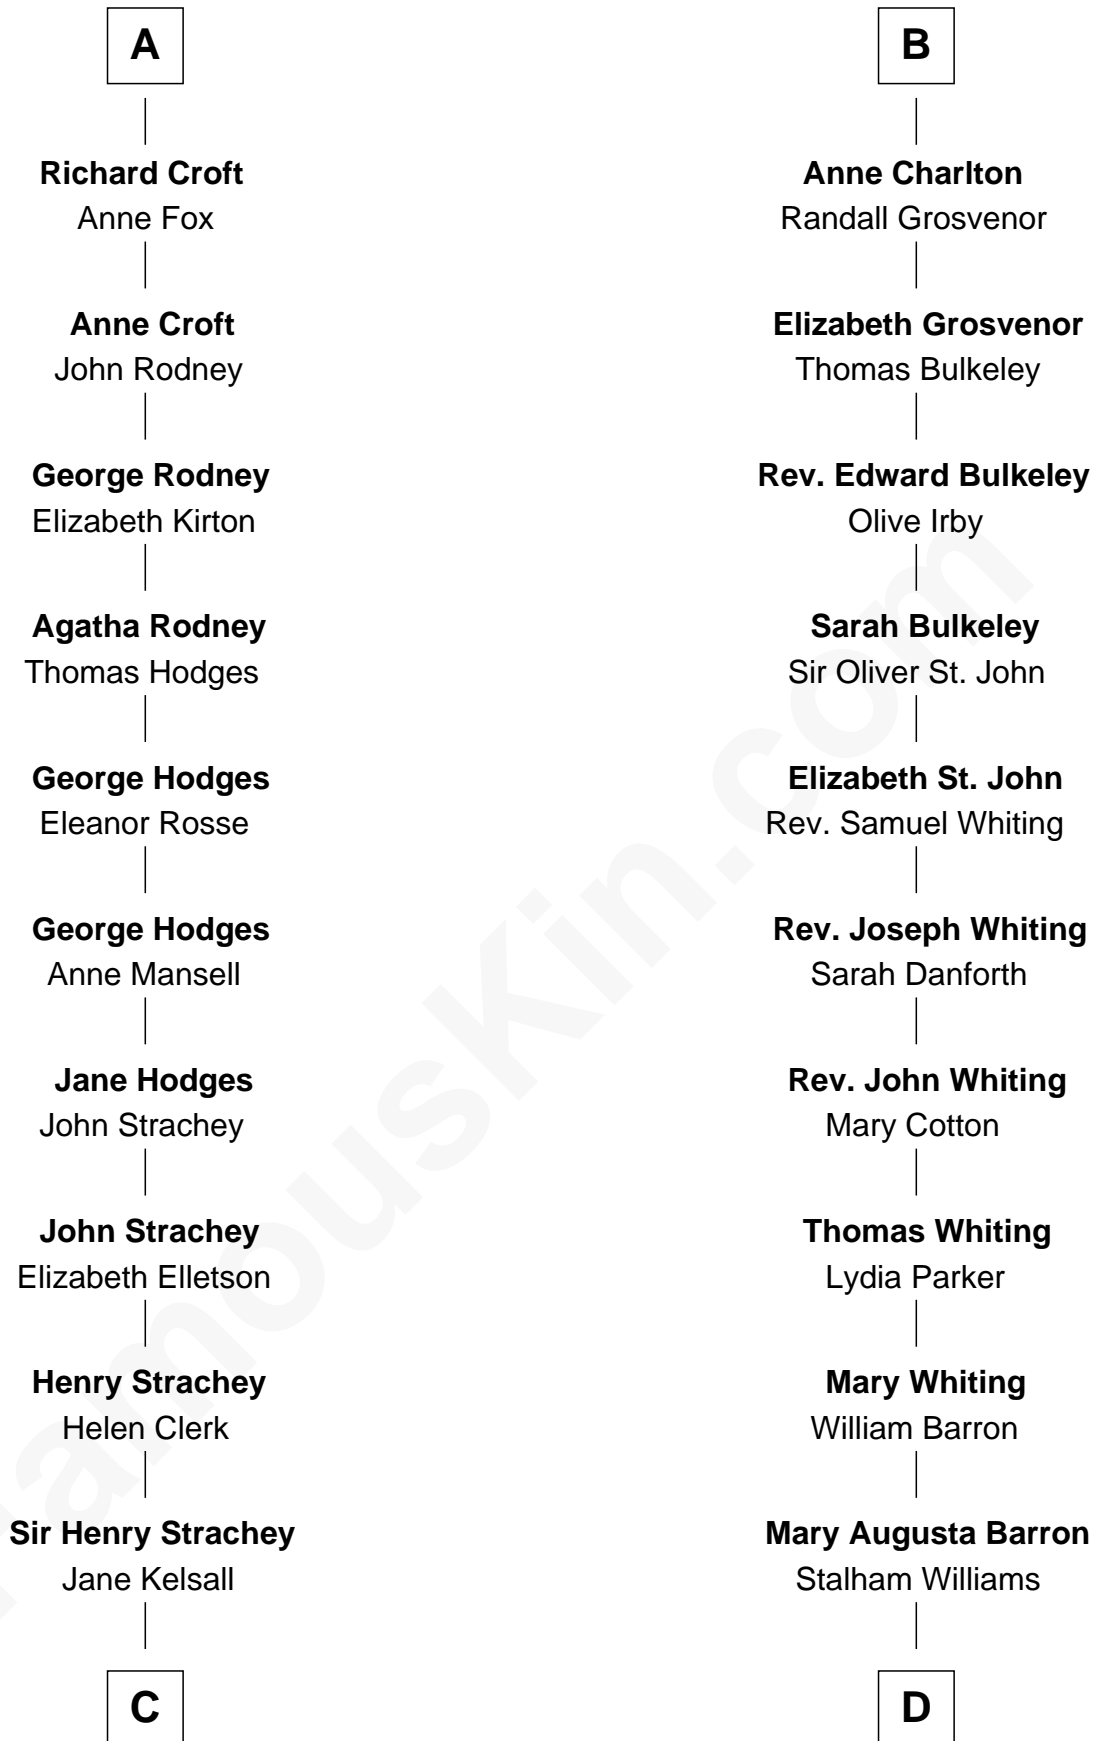

FamousKin.com

Relationship Chart of

Lytton Strachey

Author and Co-Founder of Bloomsbury Group

19th cousin of

James Sherman

27th U.S. Vice-President

Sir Roger de Somery

Nichole d'Aubenev

C

Edward Strachey
Julia Woodburn Kirkpatrick

Sir Richard Strachey
Jane Maria Grant

Lytton Strachey
British Author

D

Frances Lucretia Williams
Richard Winslow Sherman

Mary Frances Sherman
Richard Updike Sherman