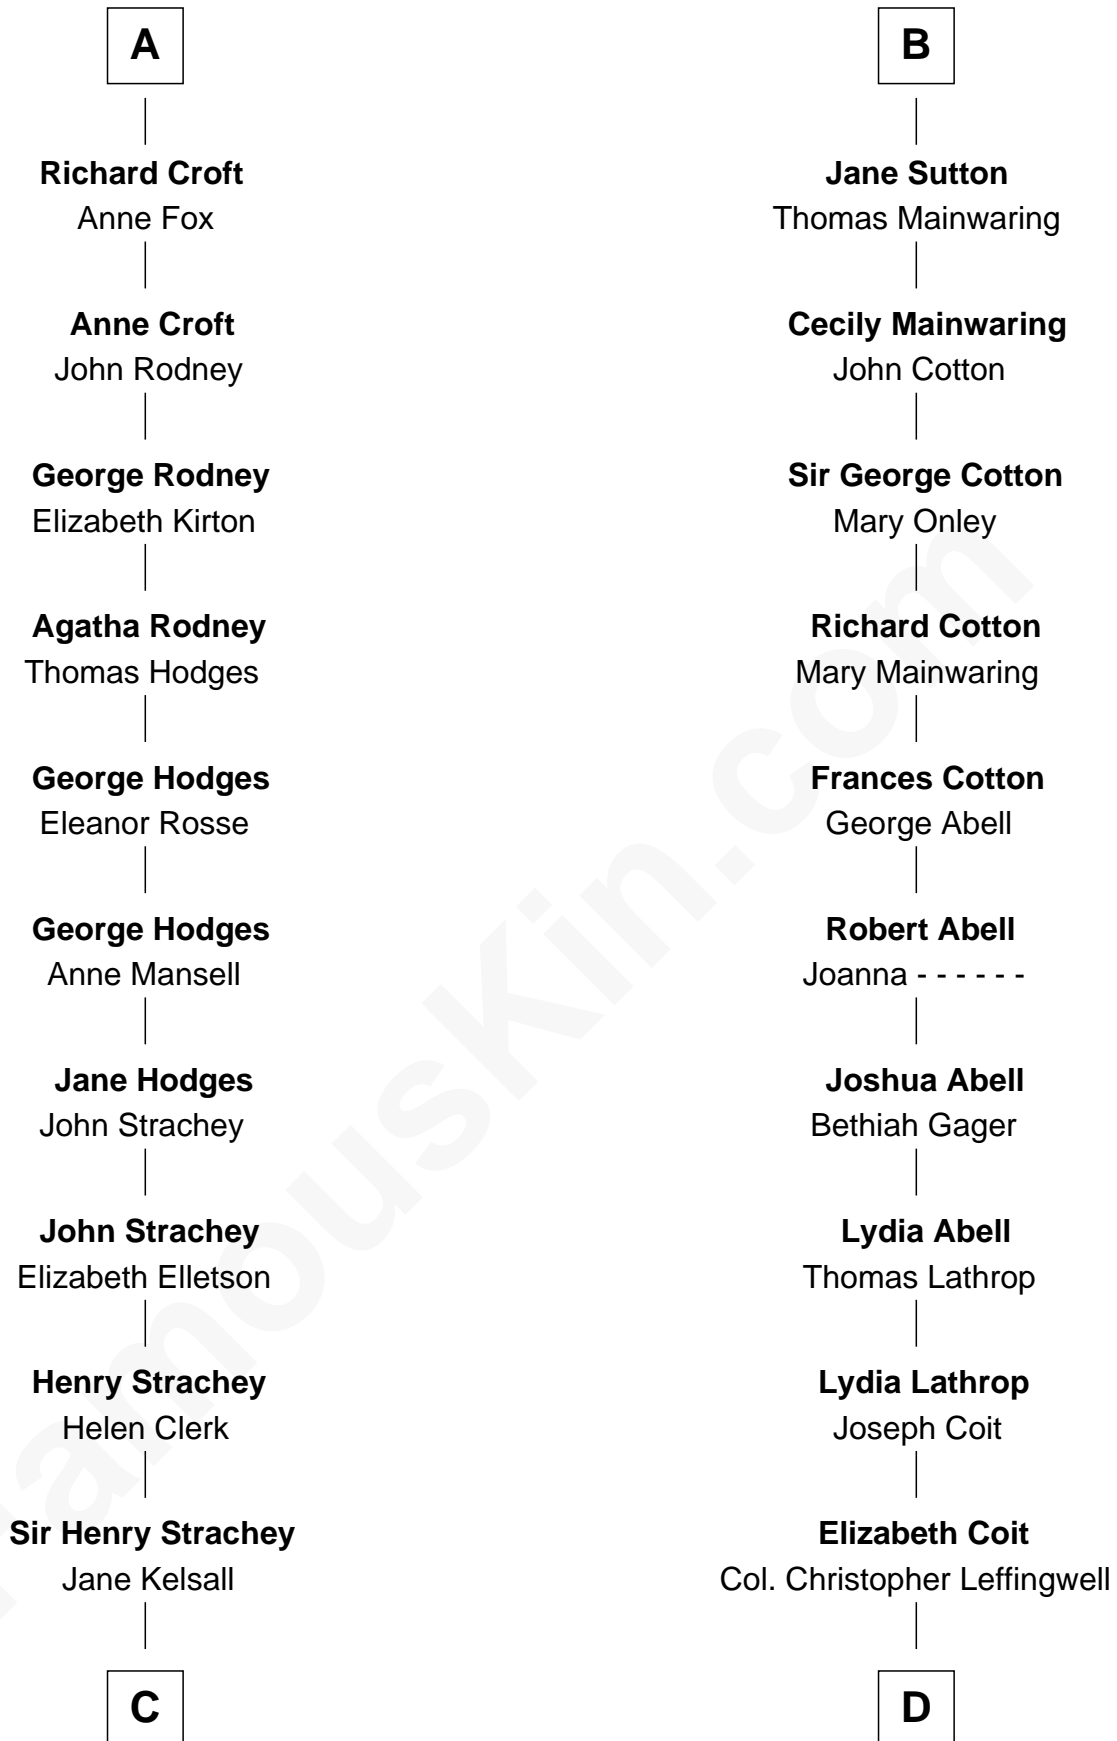

FamousKin.com

Relationship Chart of Lytton Strachey

Author and Co-Founder of Bloomsbury Group

19th cousin 2 times removed of

Allen Dulles

5th Director of the C.I.A.

C

Edward Strachey
Julia Woodburn Kirkpatrick

Sir Richard Strachey
Jane Maria Grant

Lytton Strachey
British Author

D

Joanna Leffingwell
Charles Lathrop

Harriet Wadsworth Lathrop
Rev. Miron Winslow

Harriet Lathrop Winslow
Rev. John Welsh Dulles

Allen Macy Dulles
Edith Foster