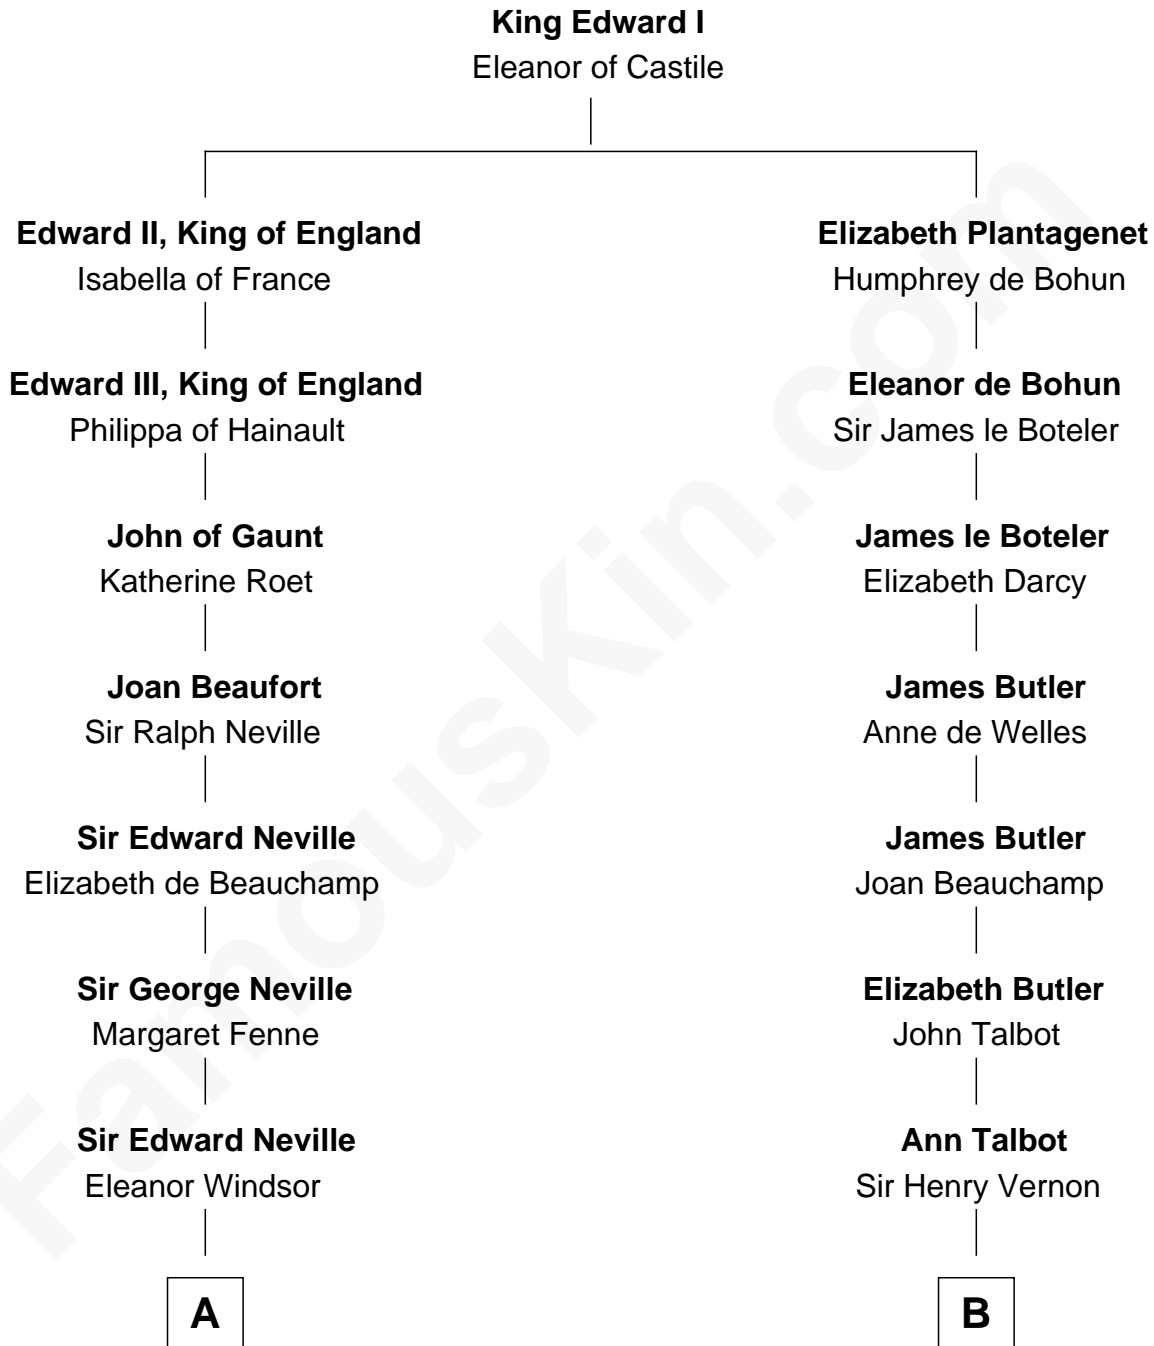

FamousKin.com

Relationship Chart of

Lytton Strachey

Author and Co-Founder of Bloomsbury Group

17th cousin 4 times removed of

Allen Dulles

5th Director of the C.I.A.

C

Joanna Leffingwell

Charles Lathrop

Harriet Wadsworth Lathrop

Rev. Miron Winslow

Harriet Lathrop Winslow

Rev. John Welsh Dulles

Allen Macy Dulles

Edith Foster