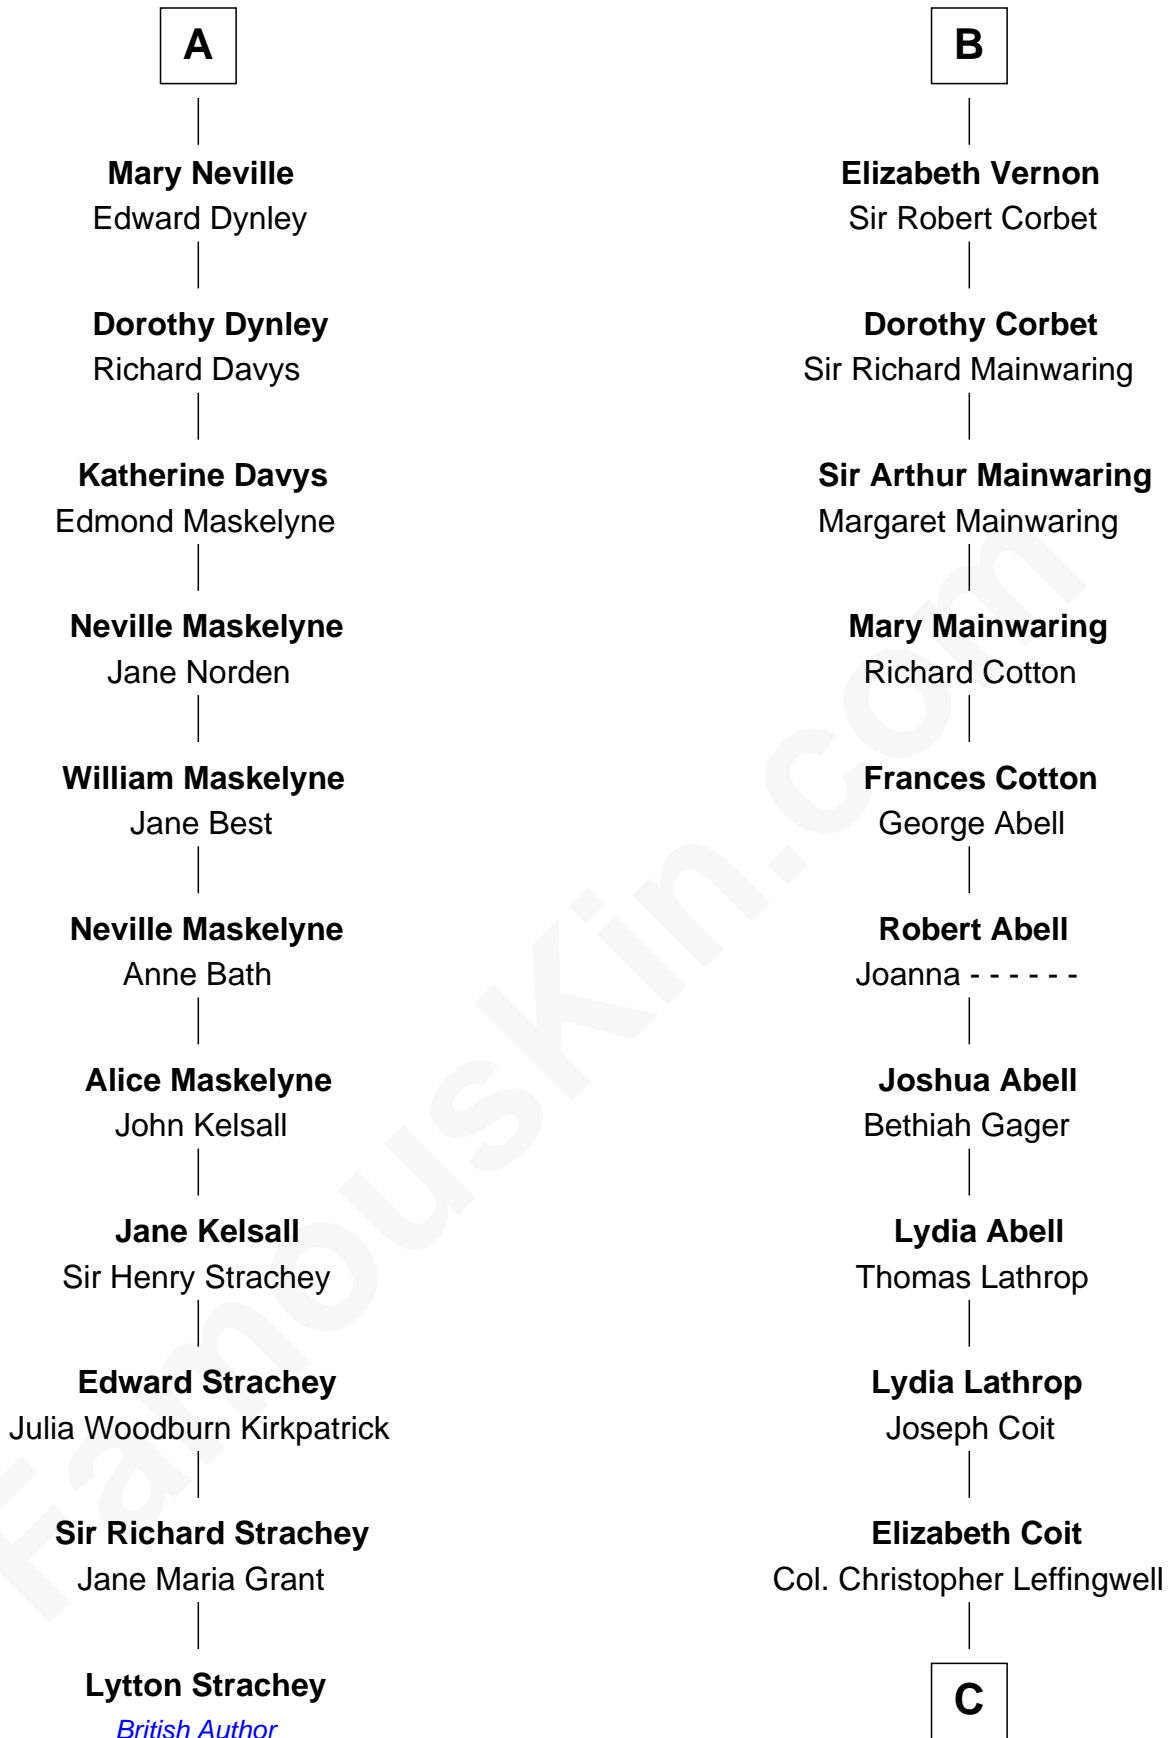

FamousKin.com

Relationship Chart of

Lytton Strachey

Author and Co-Founder of Bloomsbury Group

17th cousin 4 times removed of

Allen Dulles

5th Director of the C.I.A.

C

Joanna Leffingwell

Charles Lathrop

Harriet Wadsworth Lathrop

Rev. Miron Winslow

Harriet Lathrop Winslow

Rev. John Welsh Dulles

Allen Macy Dulles

Edith Foster