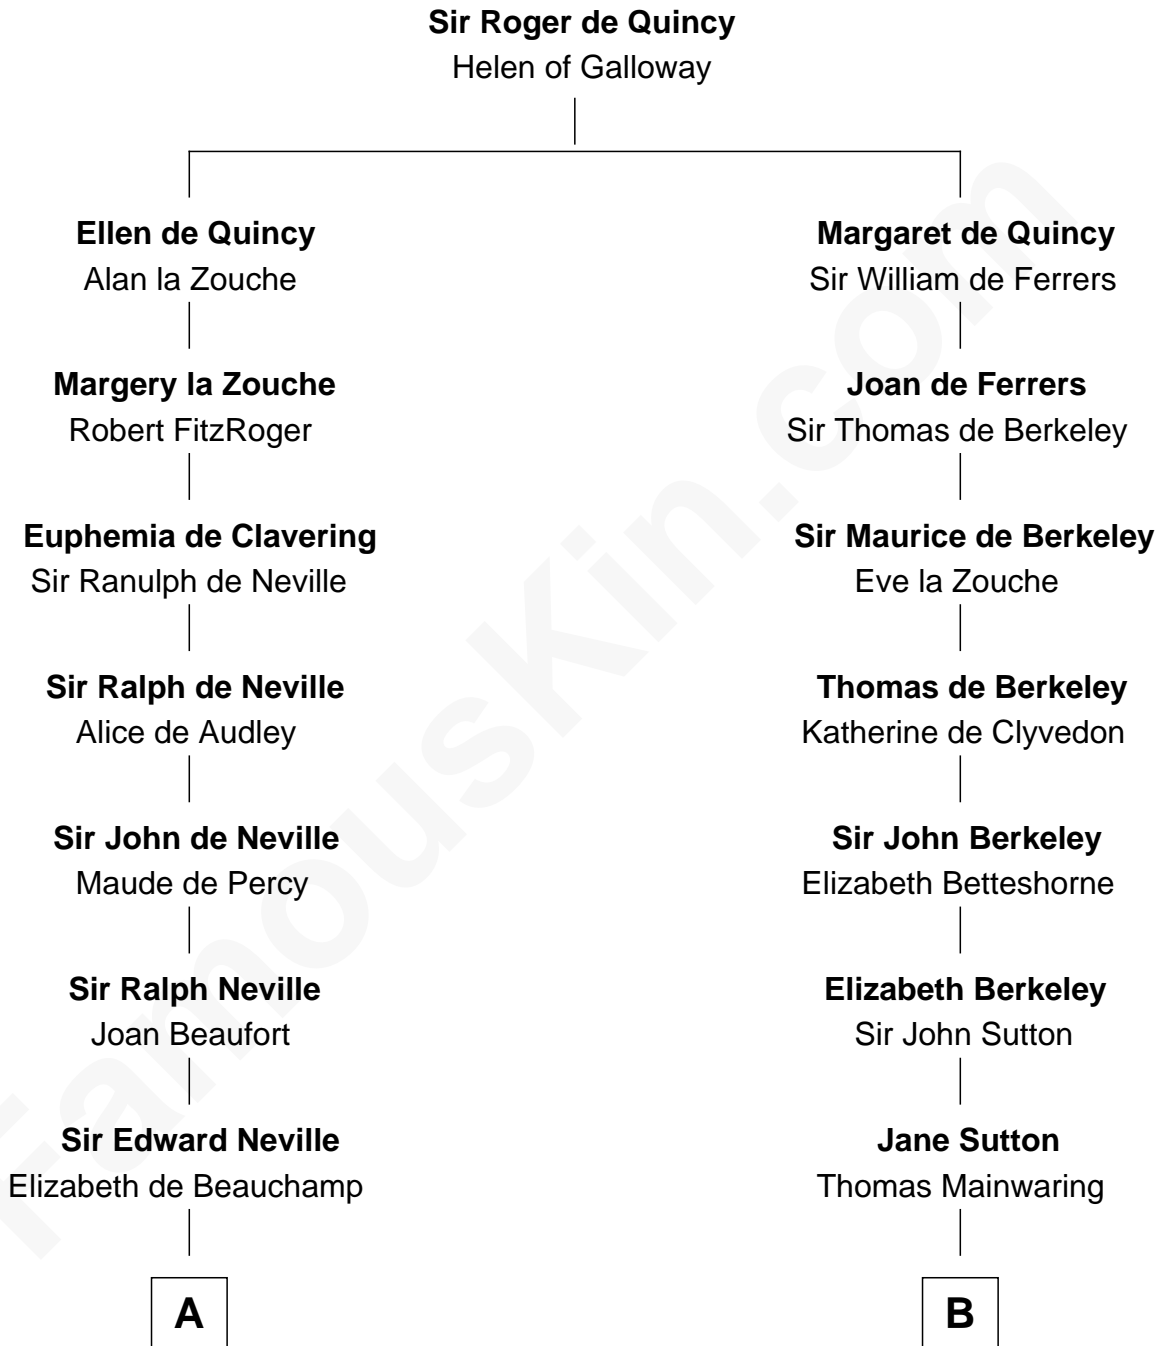

# FamousKin.com

## Relationship Chart of Lytton Strachey

*Author and Co-Founder of Bloomsbury Group*

19th cousin 1 time removed of

**Allen Dulles**

*5th Director of the C.I.A.*

**C**

**Edward Strachey**  
Julia Woodburn Kirkpatrick