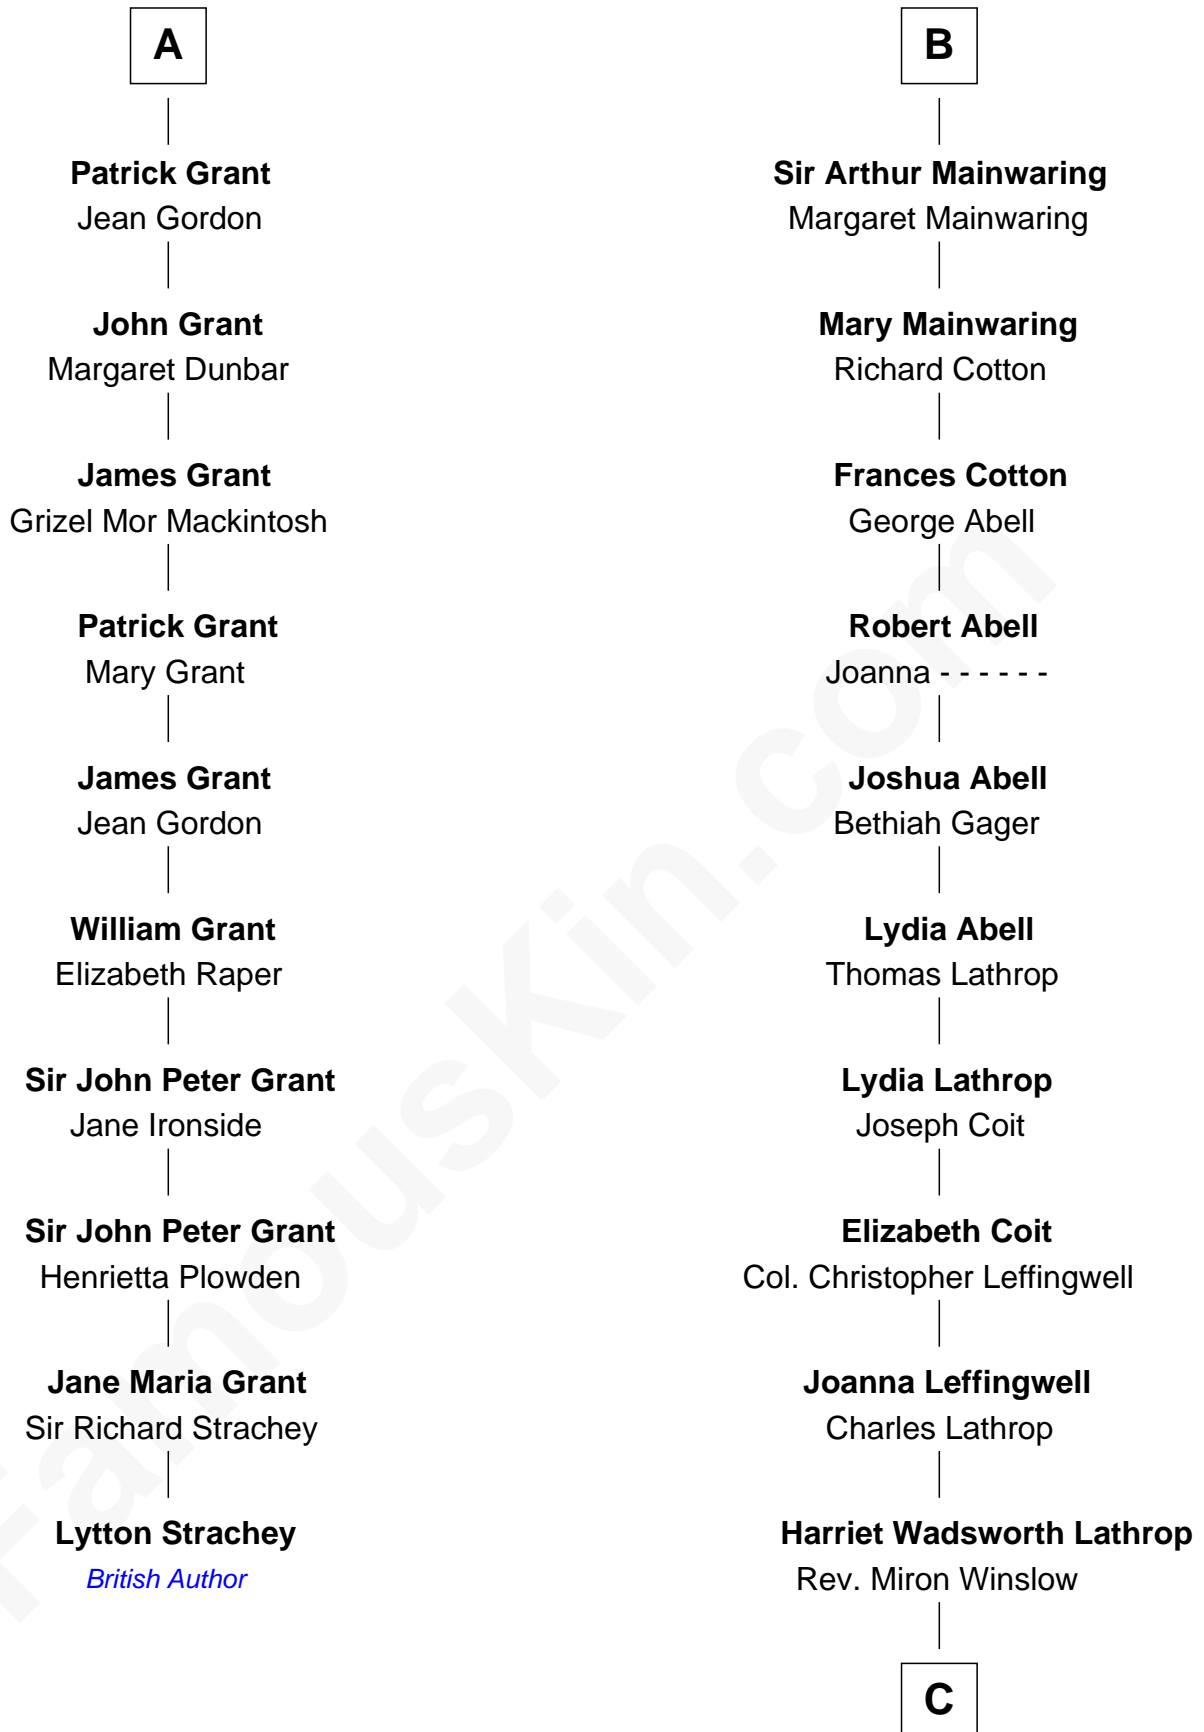

FamousKin.com

Relationship Chart of

Lytton Strachey

Author and Co-Founder of Bloomsbury Group

16th cousin 3 times removed of

Allen Dulles

5th Director of the C.I.A.

C