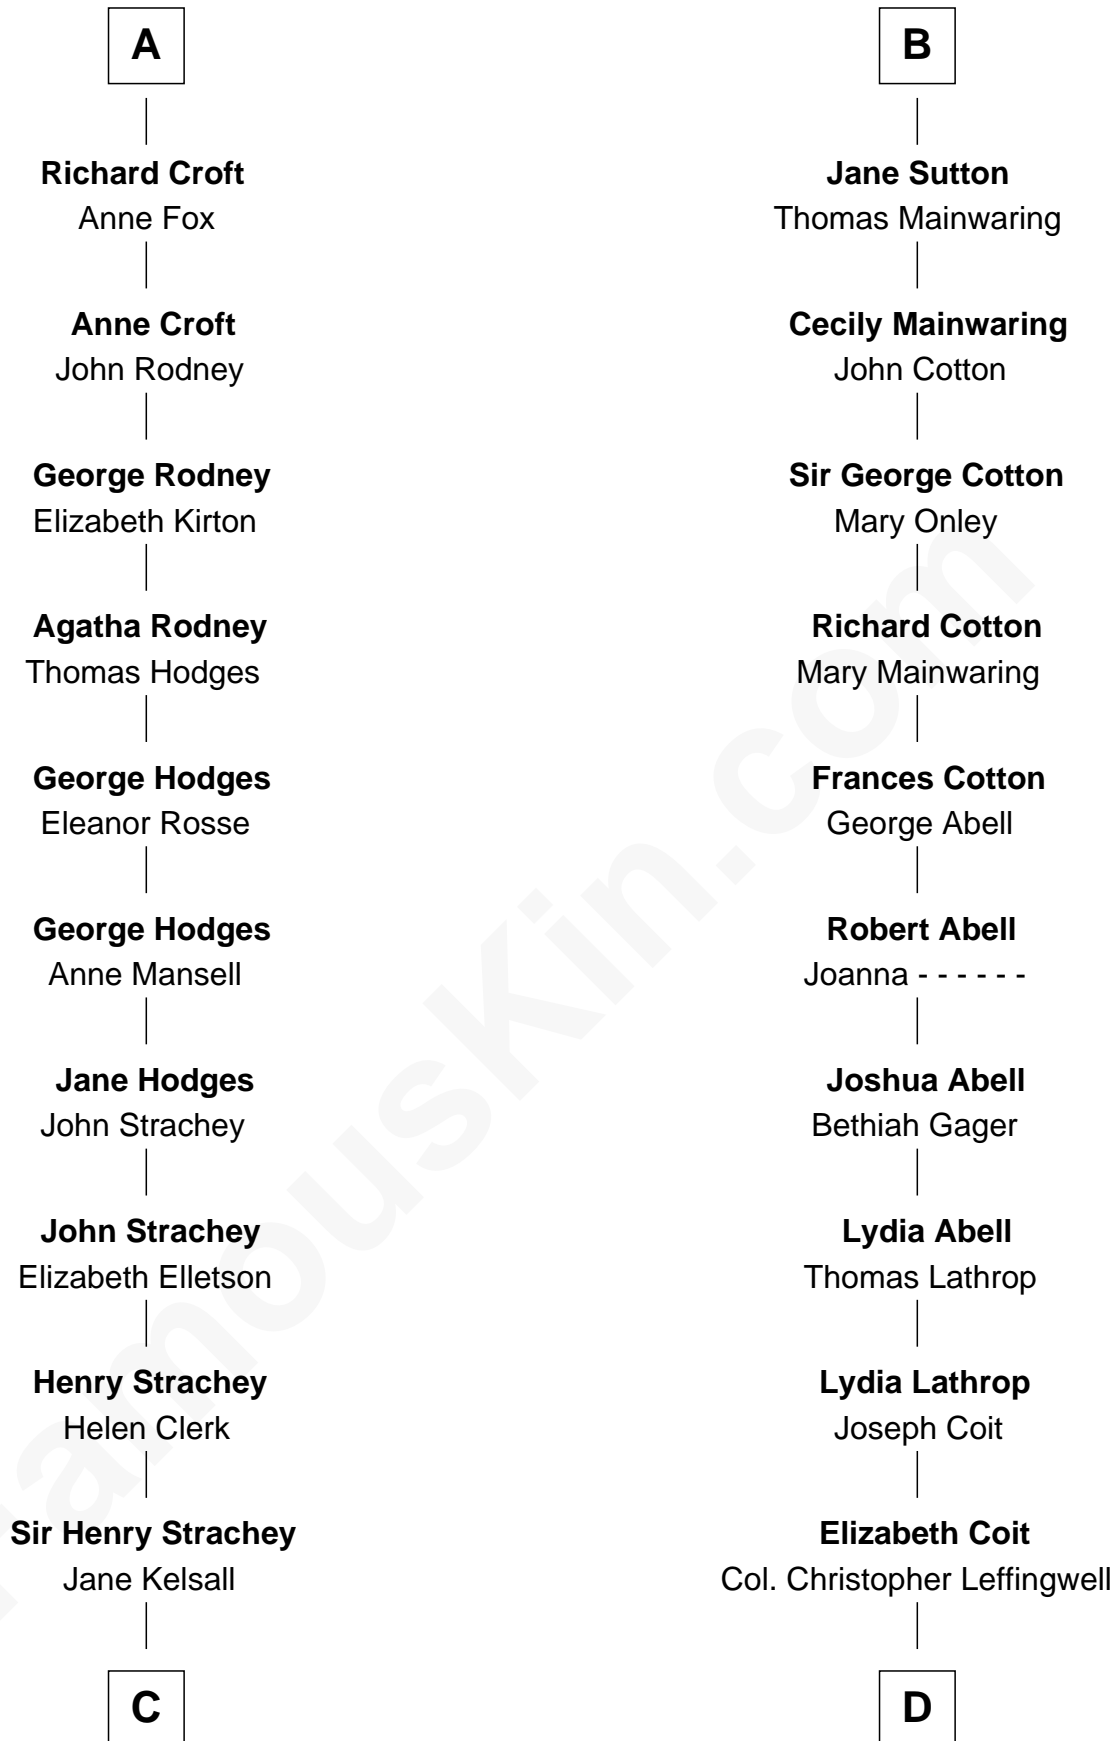

## Relationship Chart of

### Lytton Strachey

Author and Co-Founder of Bloomsbury Group

19th cousin 2 times removed of

### John Foster Dulles

52nd U.S. Secretary of State

**C**

**Edward Strachey**  
Julia Woodburn Kirkpatrick

**Sir Richard Strachey**  
Jane Maria Grant

**Lytton Strachey**  
*British Author*

**D**

**Joanna Leffingwell**  
Charles Lathrop