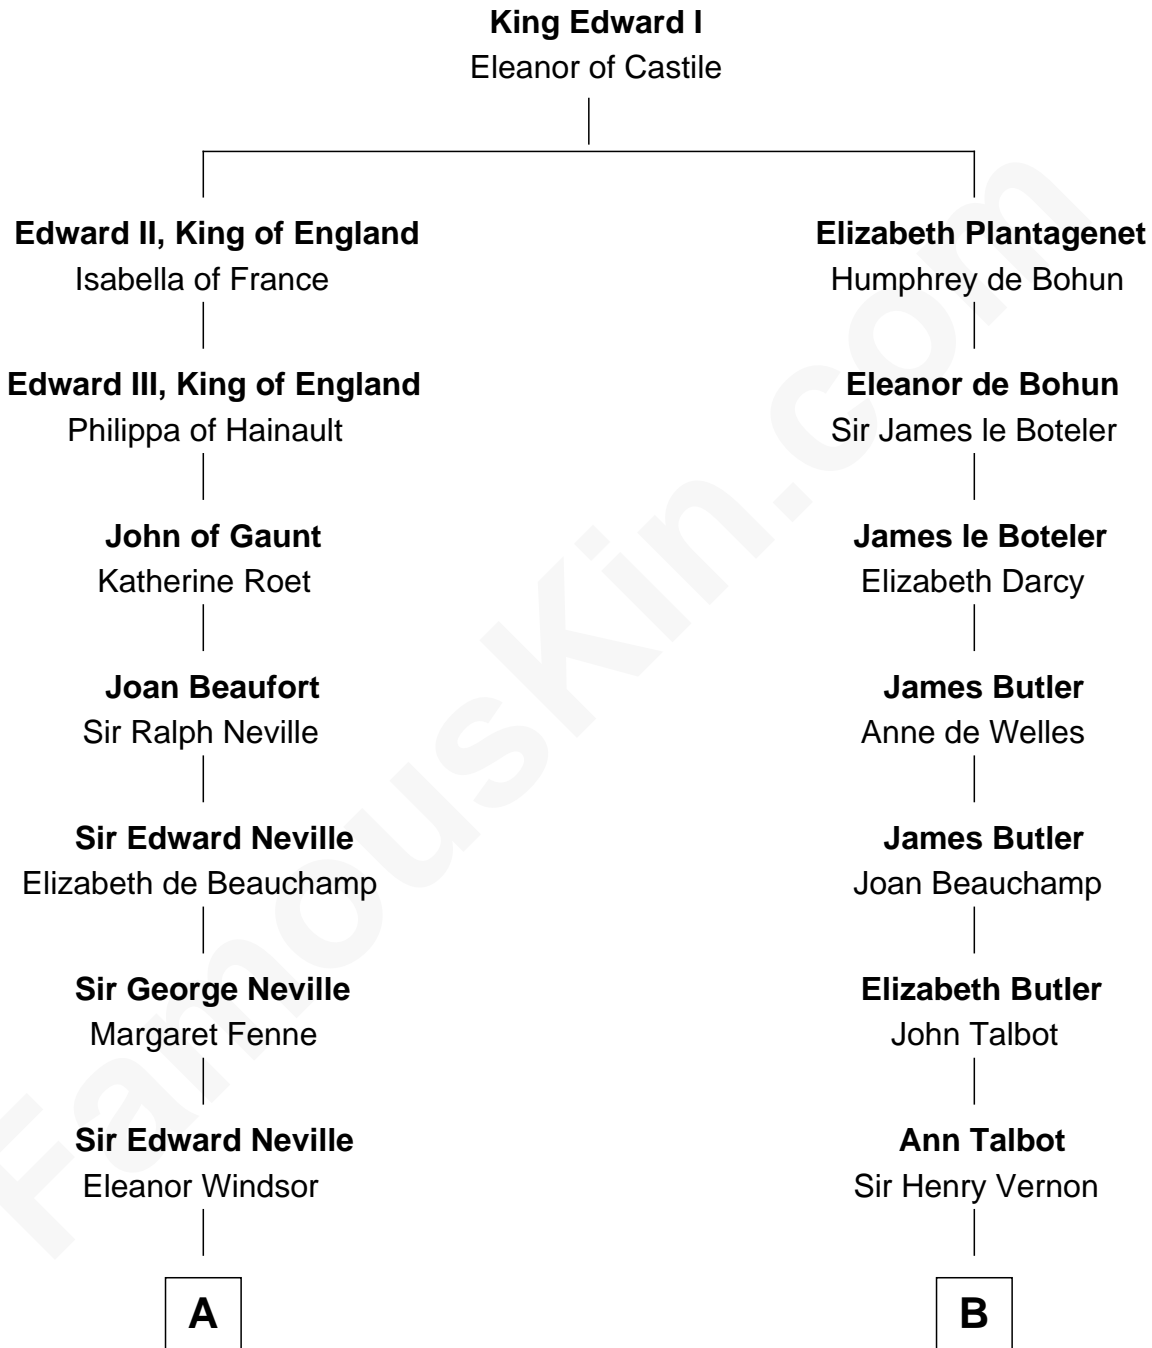

FamousKin.com

Relationship Chart of

Lytton Strachey

Author and Co-Founder of Bloomsbury Group

17th cousin 4 times removed of

John Foster Dulles

52nd U.S. Secretary of State

C

Joanna Leffingwell

Charles Lathrop

Harriet Wadsworth Lathrop

Rev. Miron Winslow

Harriet Lathrop Winslow

Rev. John Welsh Dulles

Allen Macy Dulles

Edith Foster