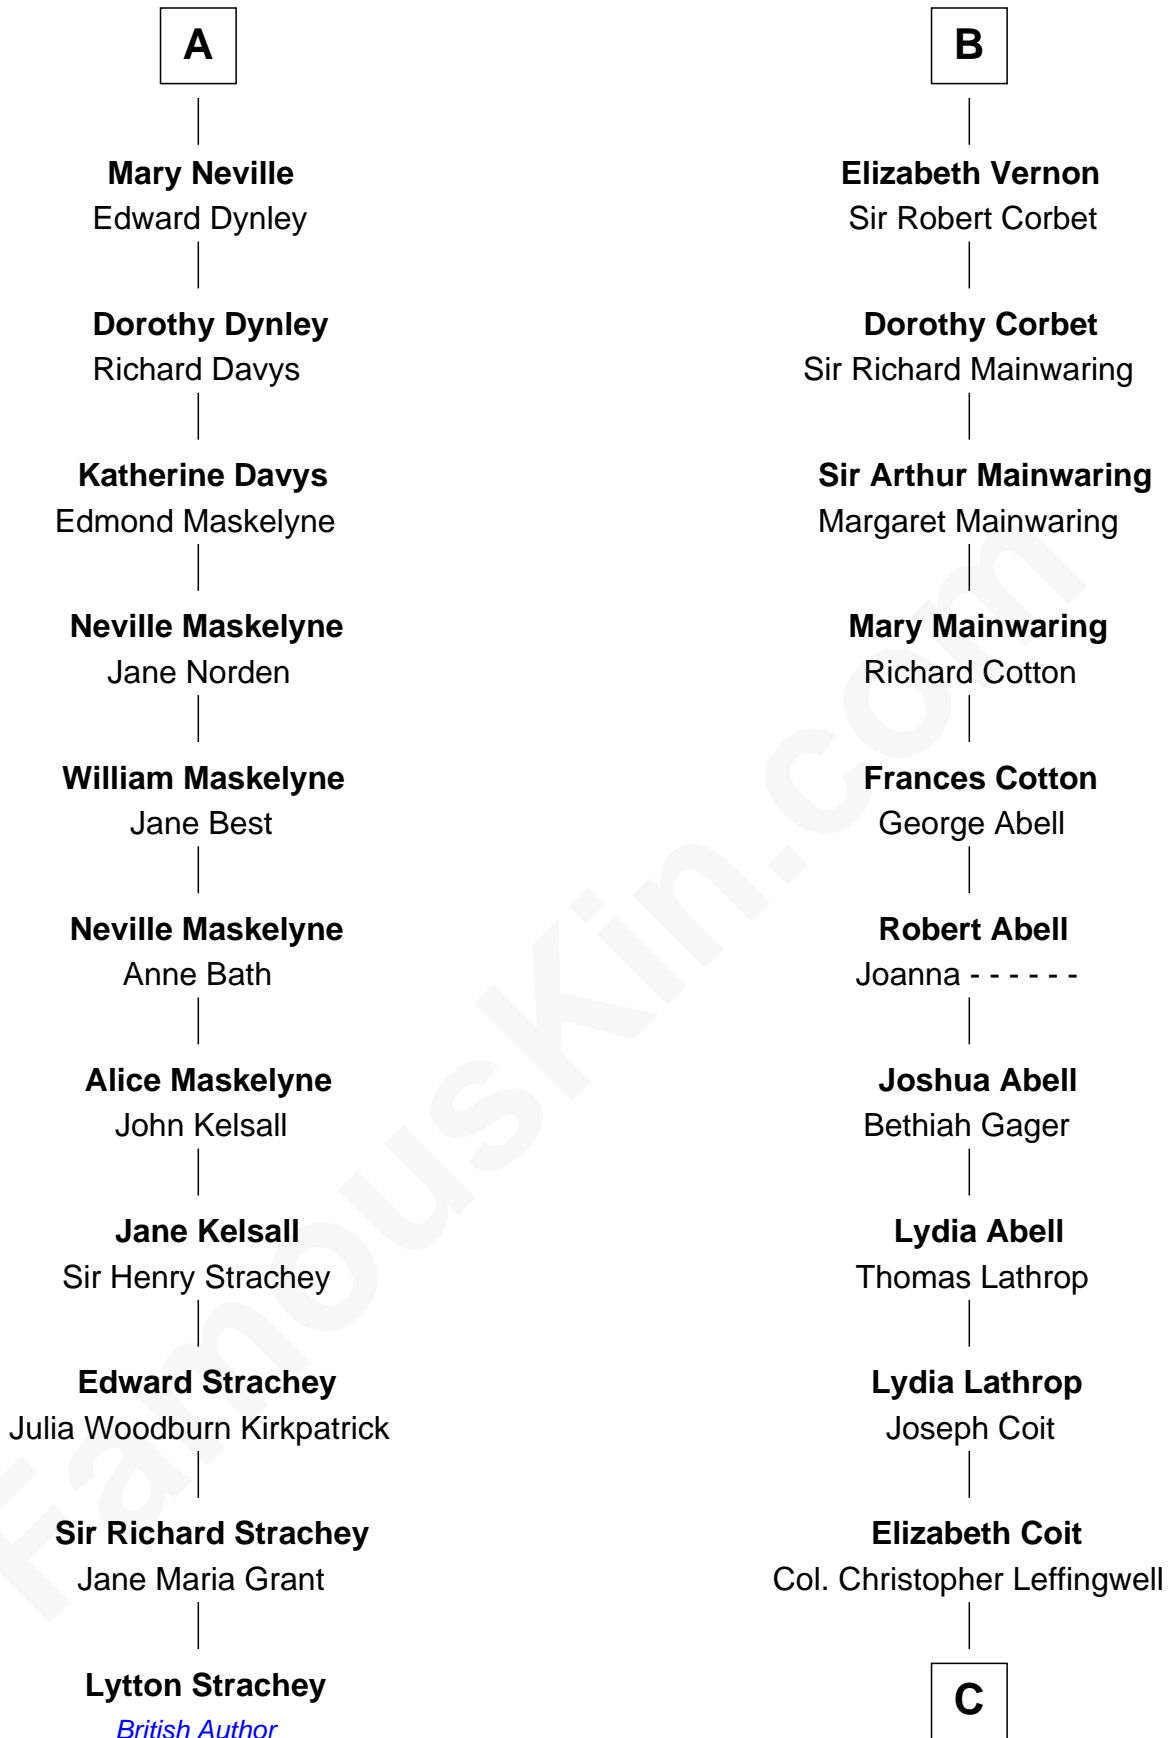

FamousKin.com

Relationship Chart of

Lytton Strachey

Author and Co-Founder of Bloomsbury Group

17th cousin 4 times removed of

John Foster Dulles

52nd U.S. Secretary of State

C

Joanna Leffingwell

Charles Lathrop

Harriet Wadsworth Lathrop

Rev. Miron Winslow

Harriet Lathrop Winslow

Rev. John Welsh Dulles

Allen Macy Dulles

Edith Foster