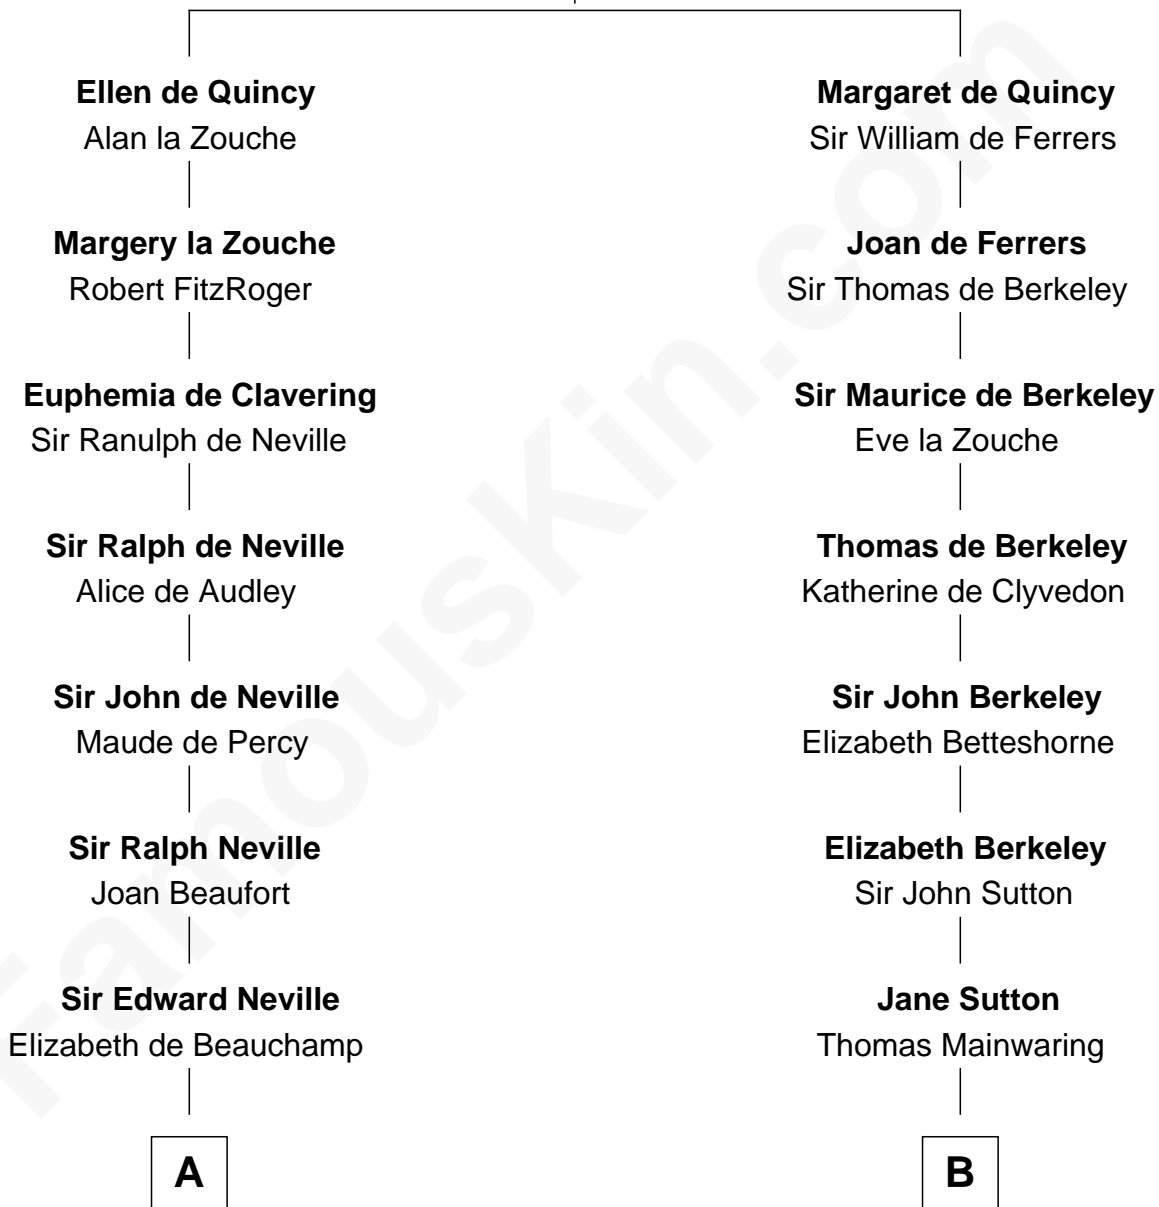

FamousKin.com

Relationship Chart of

Lytton Strachey

Author and Co-Founder of Bloomsbury Group

19th cousin 1 time removed of

John Foster Dulles

52nd U.S. Secretary of State

Sir Roger de Quincy
Helen of Galloway

C

Edward Strachey
Julia Woodburn Kirkpatrick

Sir Richard Strachey
Jane Maria Grant

Lytton Strachey
British Author

D

Harriet Wadsworth Lathrop
Rev. Miron Winslow

Harriet Lathrop Winslow
Rev. John Welsh Dulles