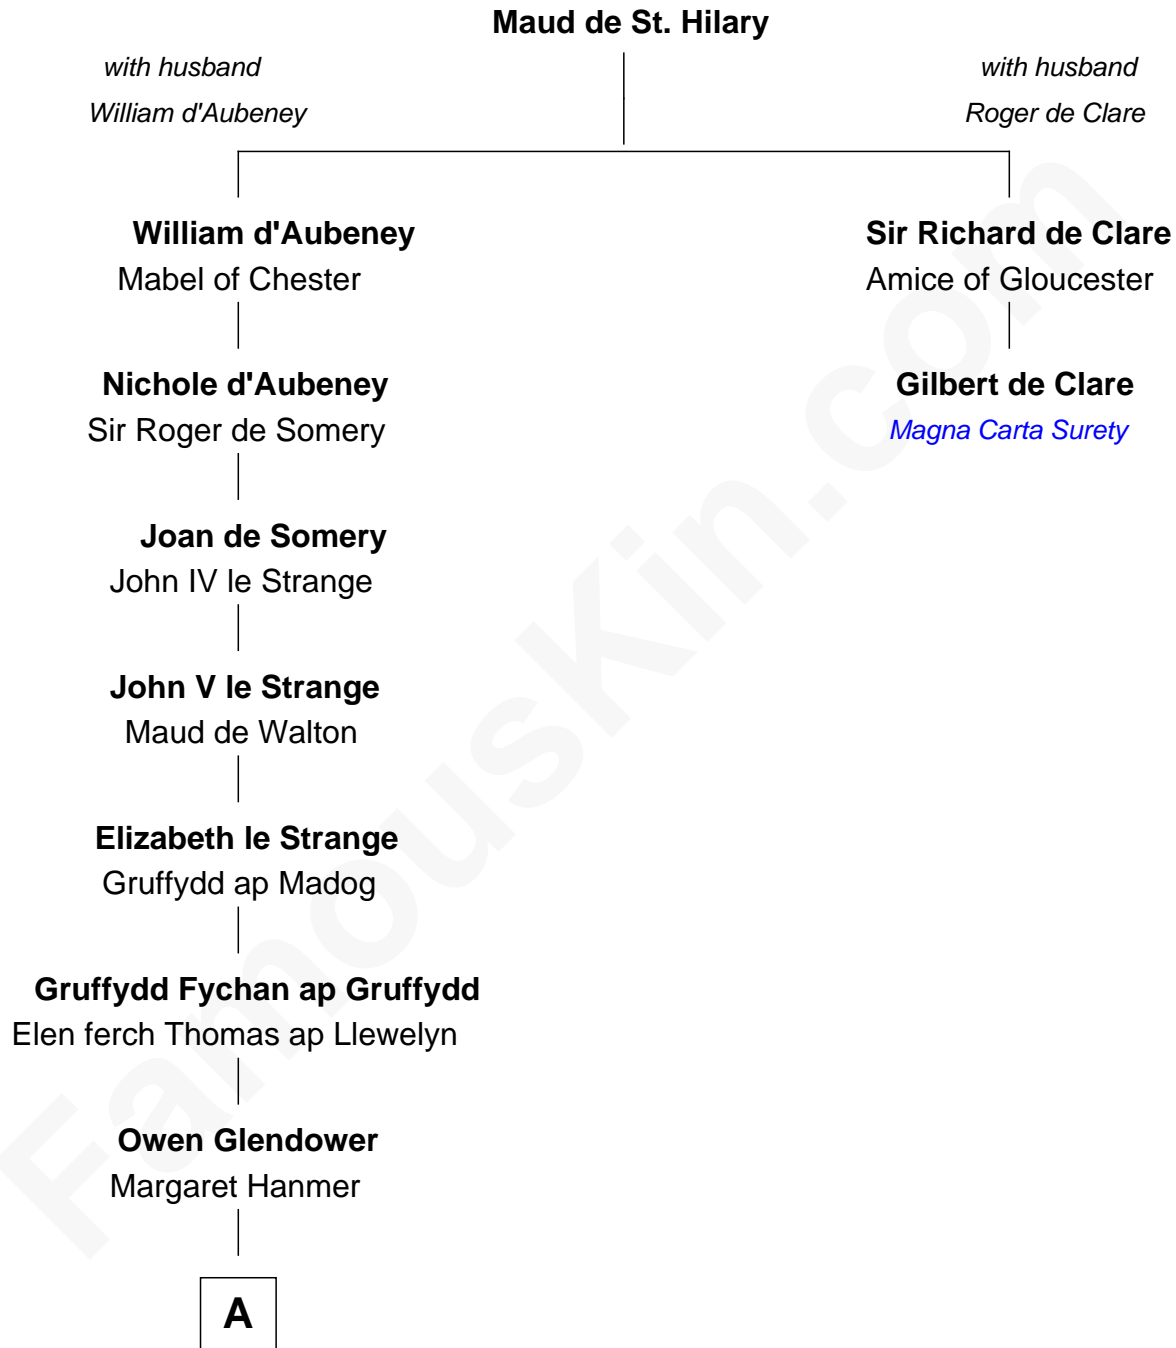

FamousKin.com

Relationship Chart of Lytton Strachey

Author and Co-Founder of Bloomsbury Group

1st cousin 20 times removed of

Gilbert de Clare
Magna Carta Surety

A

Janet ferch Owain

Sir John de Croft

William de Croft

Margaret Walwyn

Richard Croft

Anne Fox

Anne Croft

John Rodney

George Rodney

Elizabeth Kirton