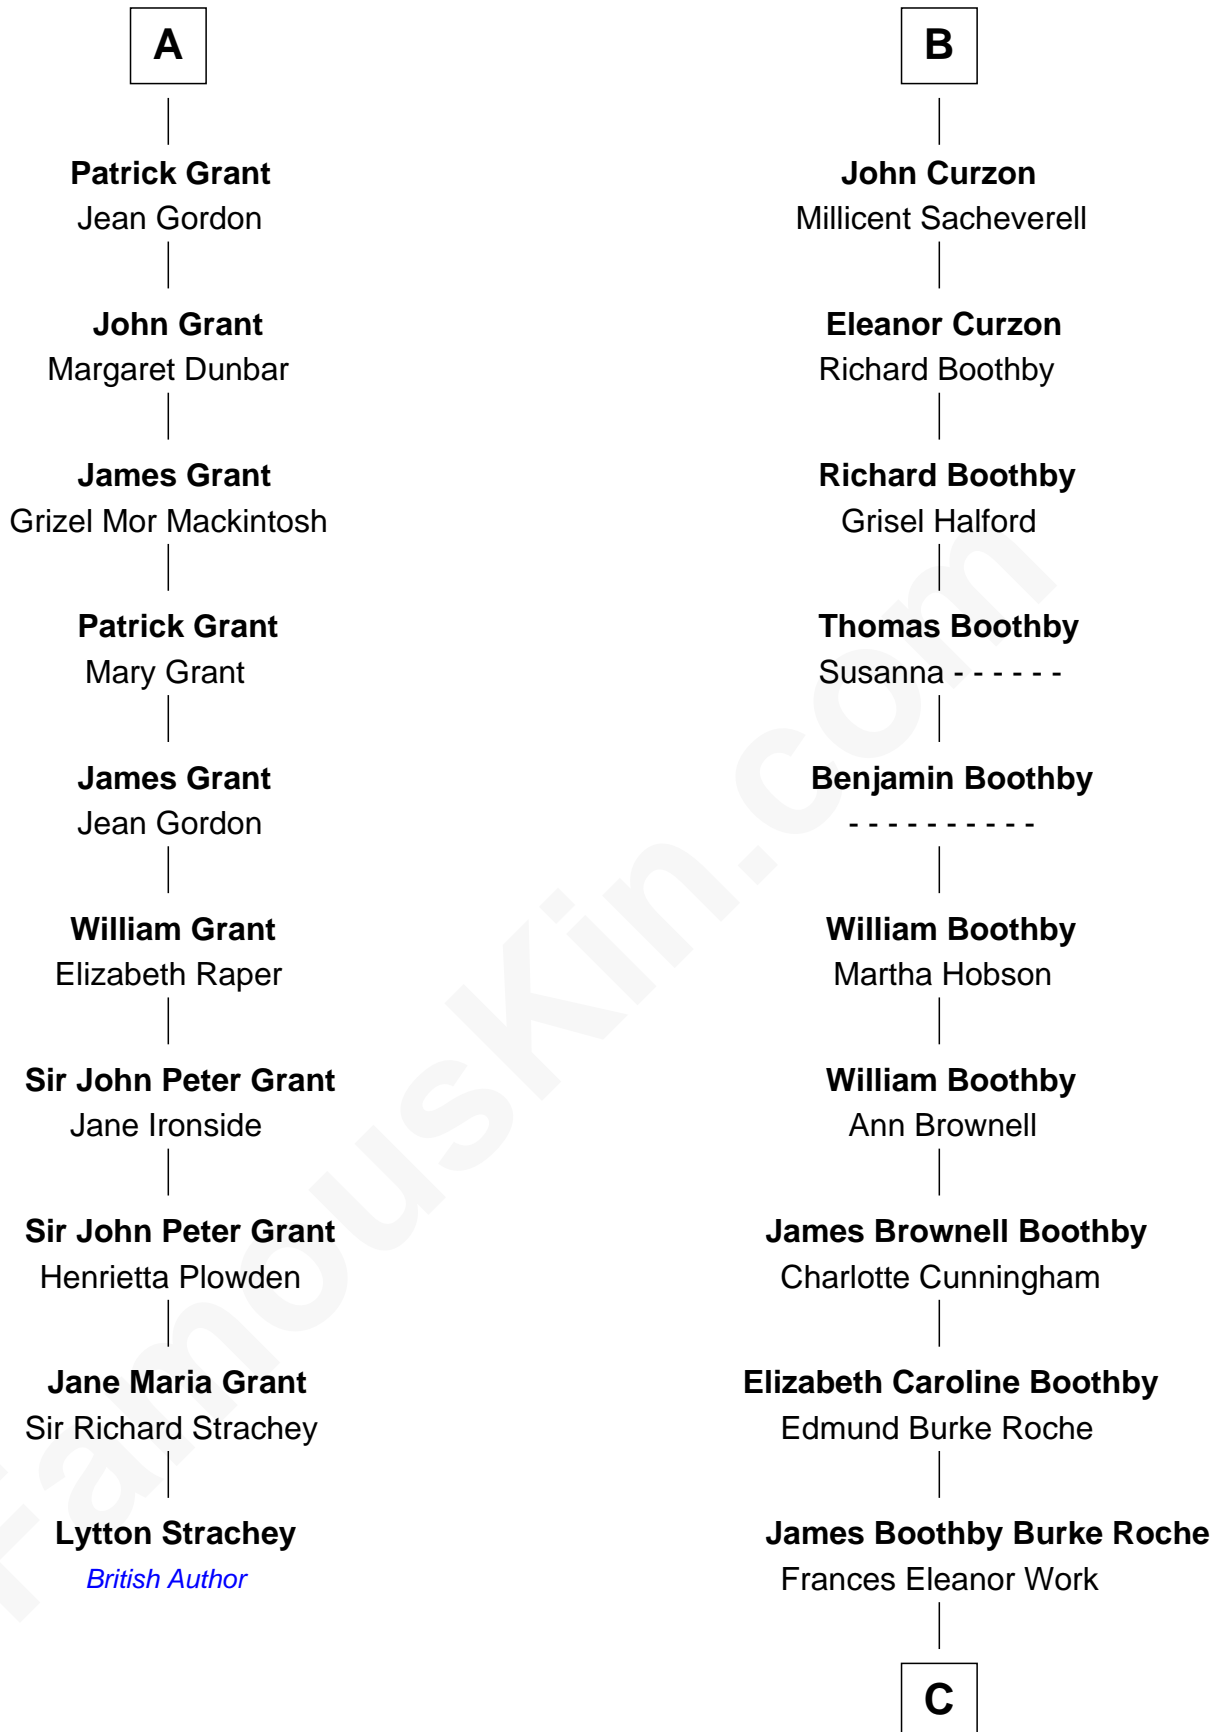

FamousKin.com

Relationship Chart of

Lytton Strachey

Author and Co-Founder of Bloomsbury Group

16th cousin 4 times removed of

Oliver Platt
Movie Actor

C

Cynthia Burke Roche

Arthur Scott Burden

Eileen Burden

Walter Maynard

Sheila Maynard

Nicholas Platt

Oliver Platt

Movie Actor

FamousKin.com