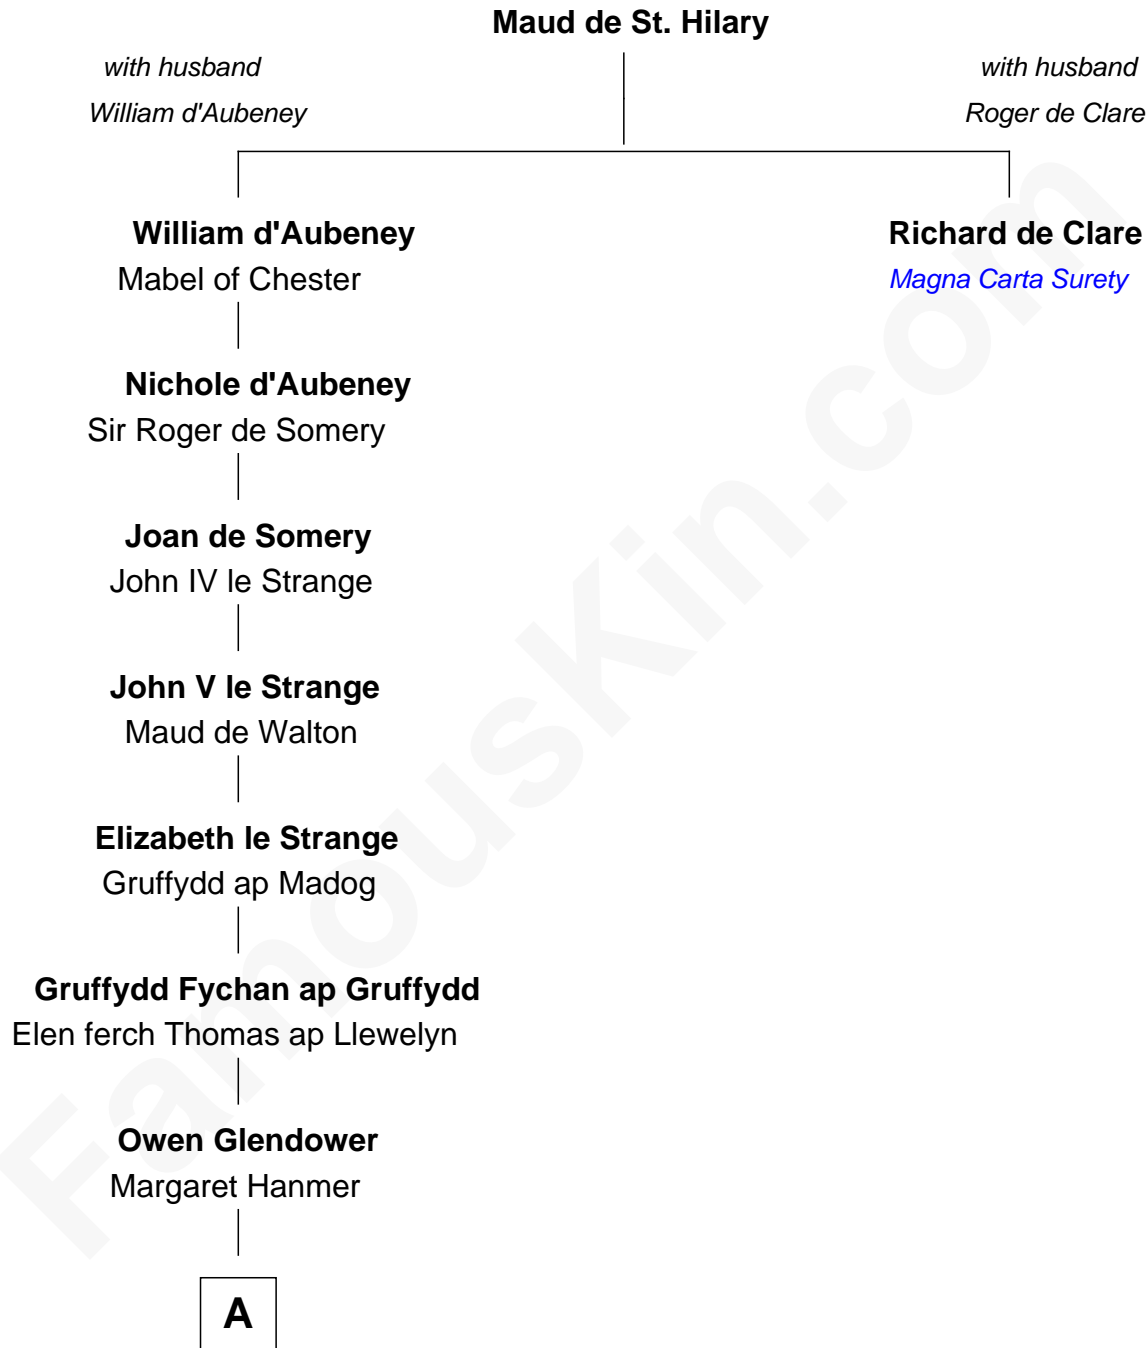

# FamousKin.com Relationship Chart of

**Lytton Strachey**

*Author and Co-Founder of Bloomsbury Group*

19th great-grandnephew of

**Richard de Clare**

*Magna Carta Surety*

**A**

**Janet ferch Owain**

Sir John de Croft

**William de Croft**

Margaret Walwyn

**Richard Croft**

Anne Fox

**Anne Croft**

John Rodney

**George Rodney**

Elizabeth Kirton

**Agatha Rodney**

Thomas Hodges

**George Hodges**

Eleanor Rosse

**George Hodges**

Anne Mansell

**Jane Hodges**