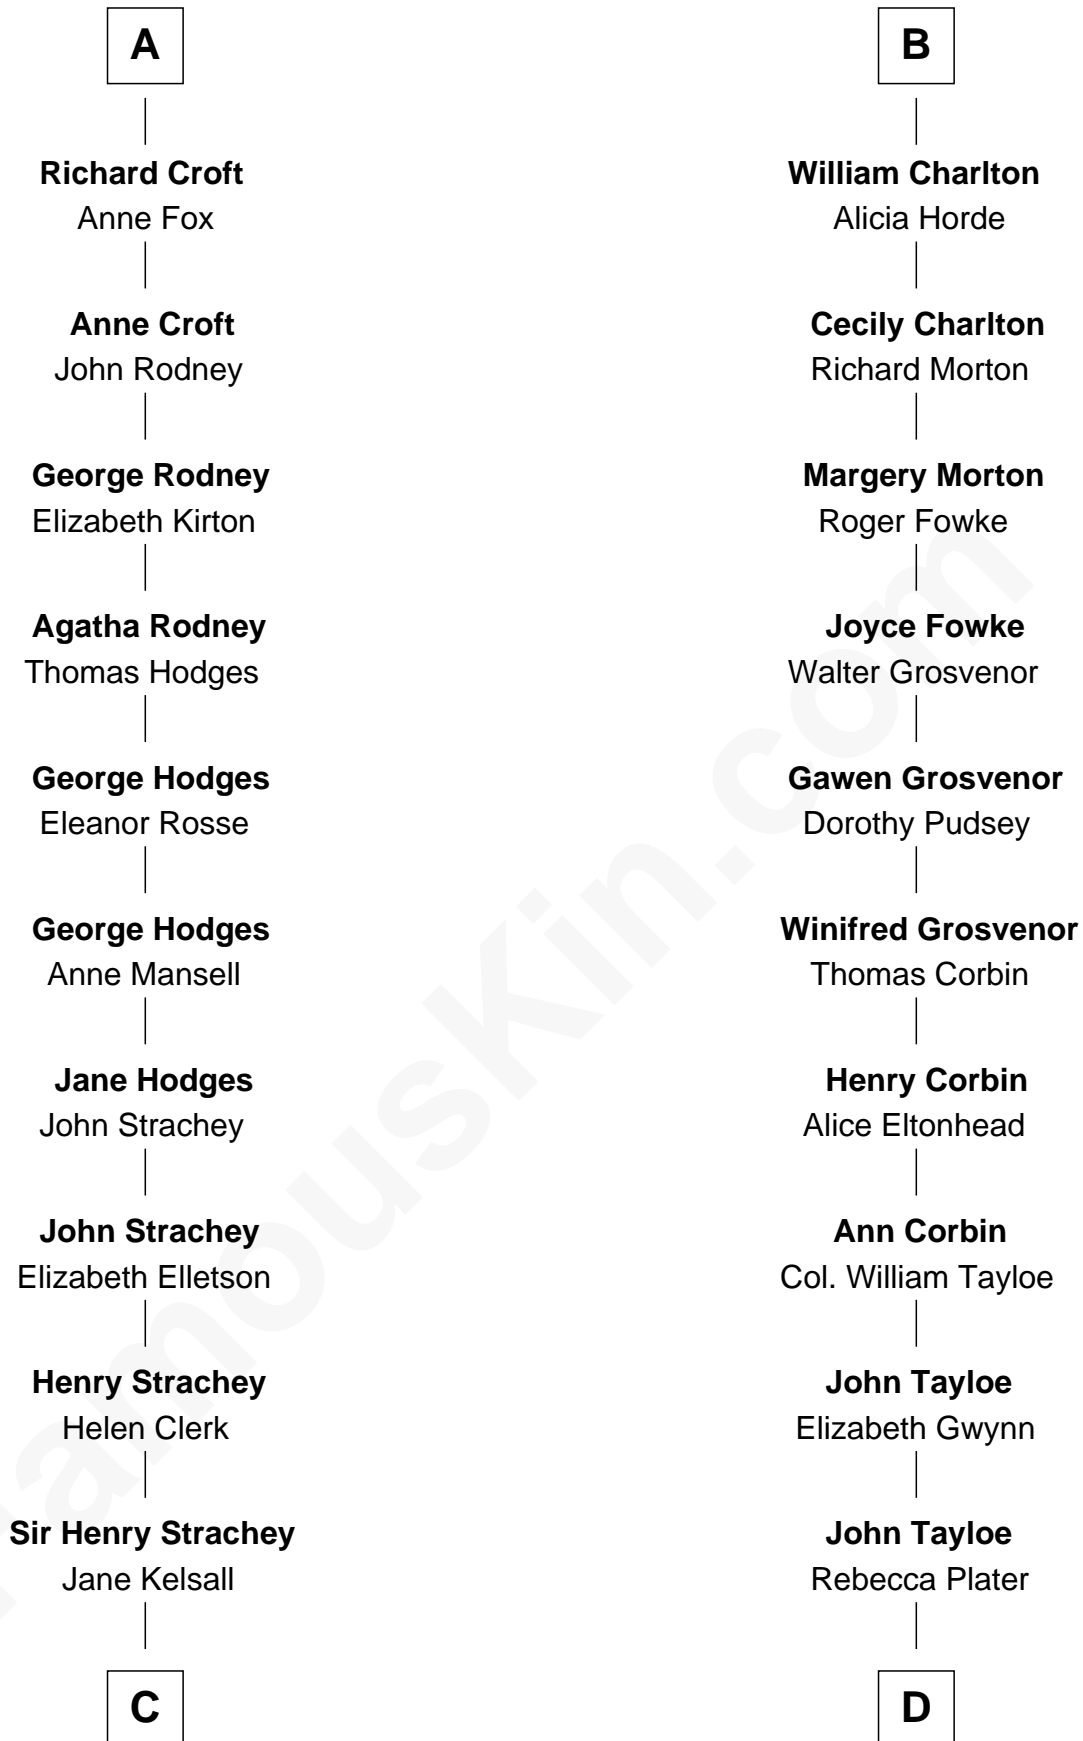

FamousKin.com

Relationship Chart of

Lytton Strachey

Author and Co-Founder of Bloomsbury Group

19th cousin 2 times removed of

Thomas Hunt Morgan

Nobel Prize Winner in Physiology or Medicine

Sir Roger de Somery

Nichole d'Aubenev

C

Edward Strachey
Julia Woodburn Kirkpatrick

Sir Richard Strachey
Jane Maria Grant

Lytton Strachey
British Author

D

Elizabeth Tayloe
Col. Edward Lloyd

Mary Tayloe Lloyd
Francis Scott Key