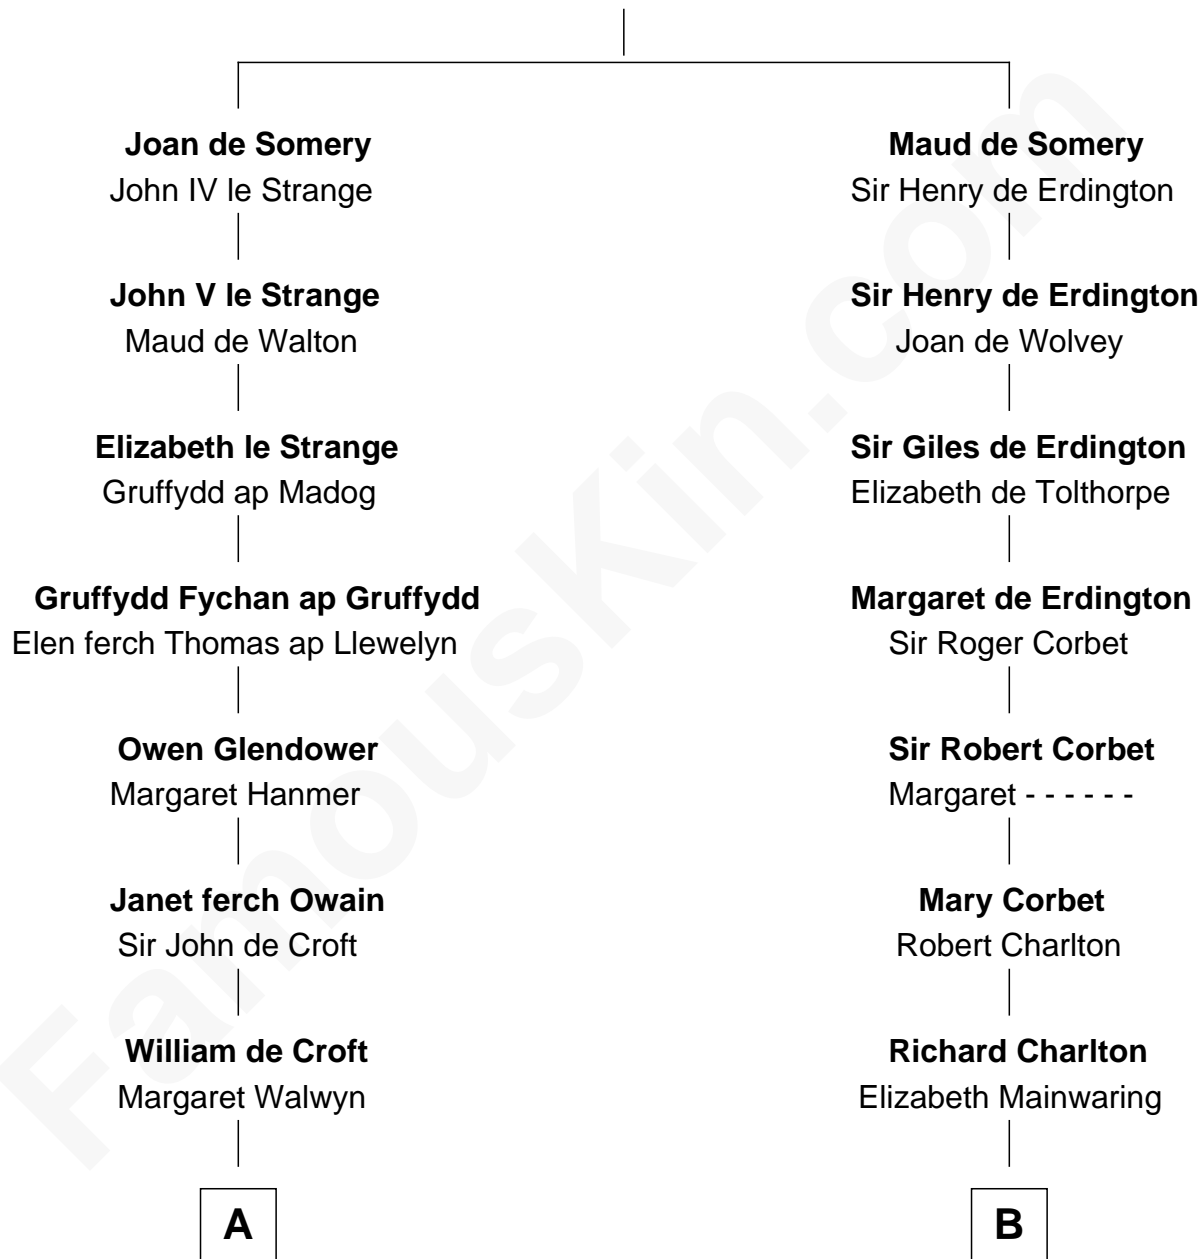

FamousKin.com

Relationship Chart of

Lytton Strachey

Author and Co-Founder of Bloomsbury Group

19th cousin 2 times removed of

Thomas Hunt Morgan

Nobel Prize Winner in Physiology or Medicine

Sir Roger de Somery

Nichole d'Aubenev

C

Edward Strachey
Julia Woodburn Kirkpatrick

Sir Richard Strachey
Jane Maria Grant

Lytton Strachey
British Author

D

Elizabeth Tayloe
Col. Edward Lloyd

Mary Tayloe Lloyd
Francis Scott Key