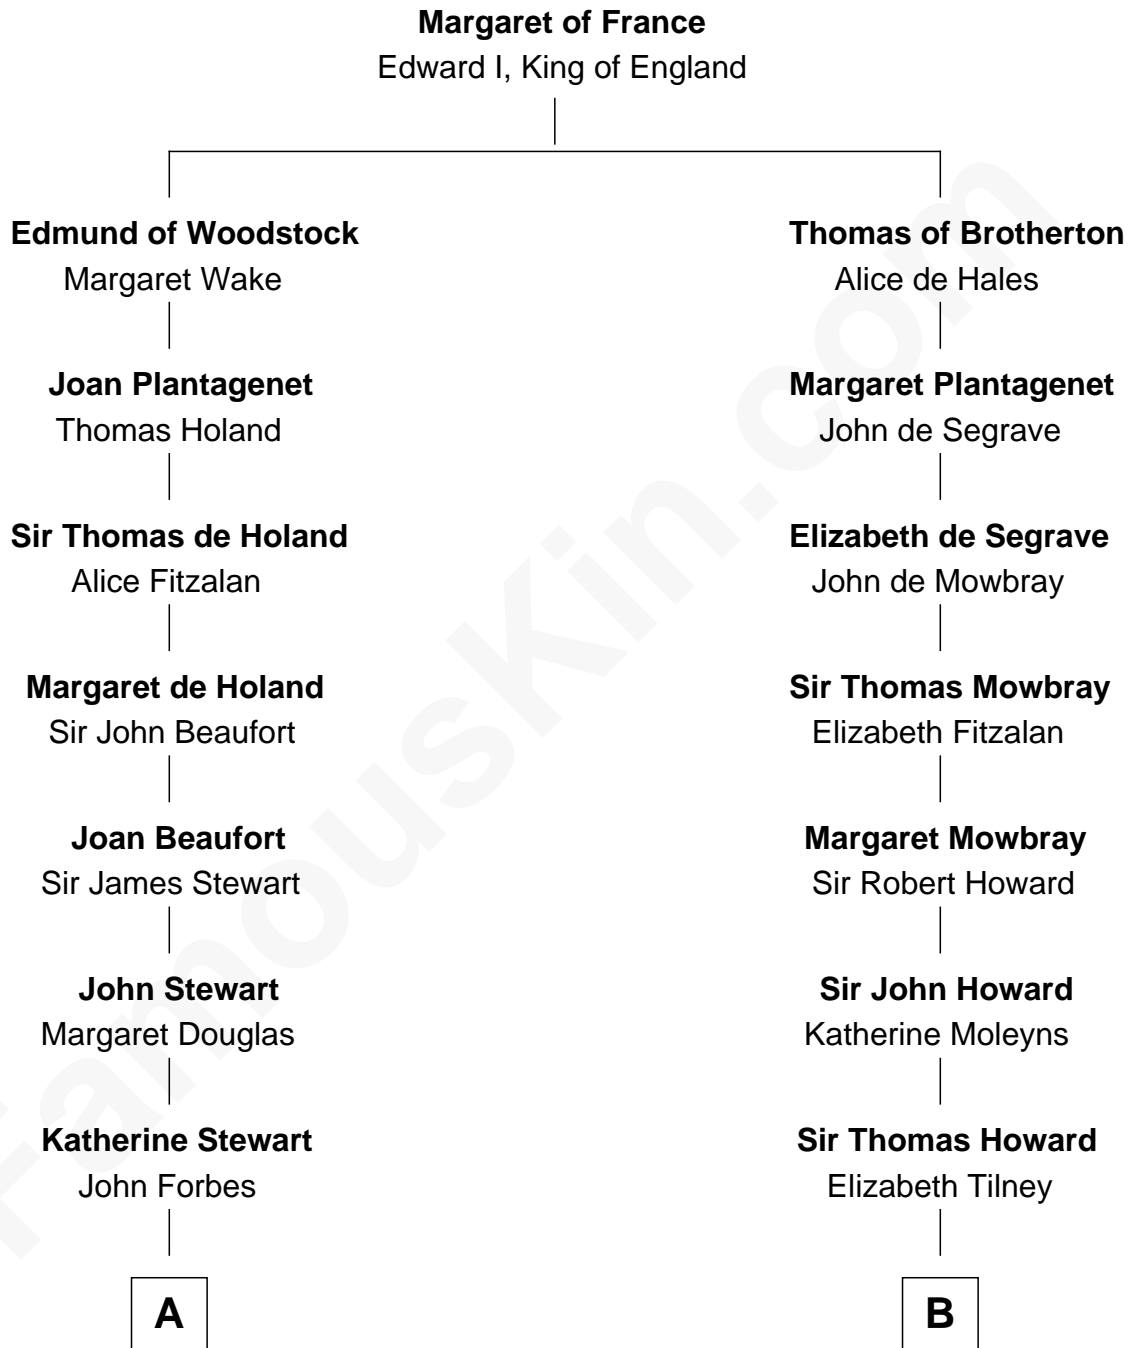

FamousKin.com

Relationship Chart of

Lytton Strachey

Author and Co-Founder of Bloomsbury Group

18th cousin 3 times removed of

Thomas Hunt Morgan

Nobel Prize Winner in Physiology or Medicine

C

Jane Maria Grant
Sir Richard Strachey

Lytton Strachey
British Author

D

John Ross Key
Anne Phebe Penn Dagworthy Charlton

Francis Scott Key
Mary Tayloe Lloyd

Elizabeth Phoebe Key
Charles Howard

Ellen Key Howard
Charlton Hunt Morgan

Thomas Hunt Morgan
Nobel Prize Winner

FamousKin.com