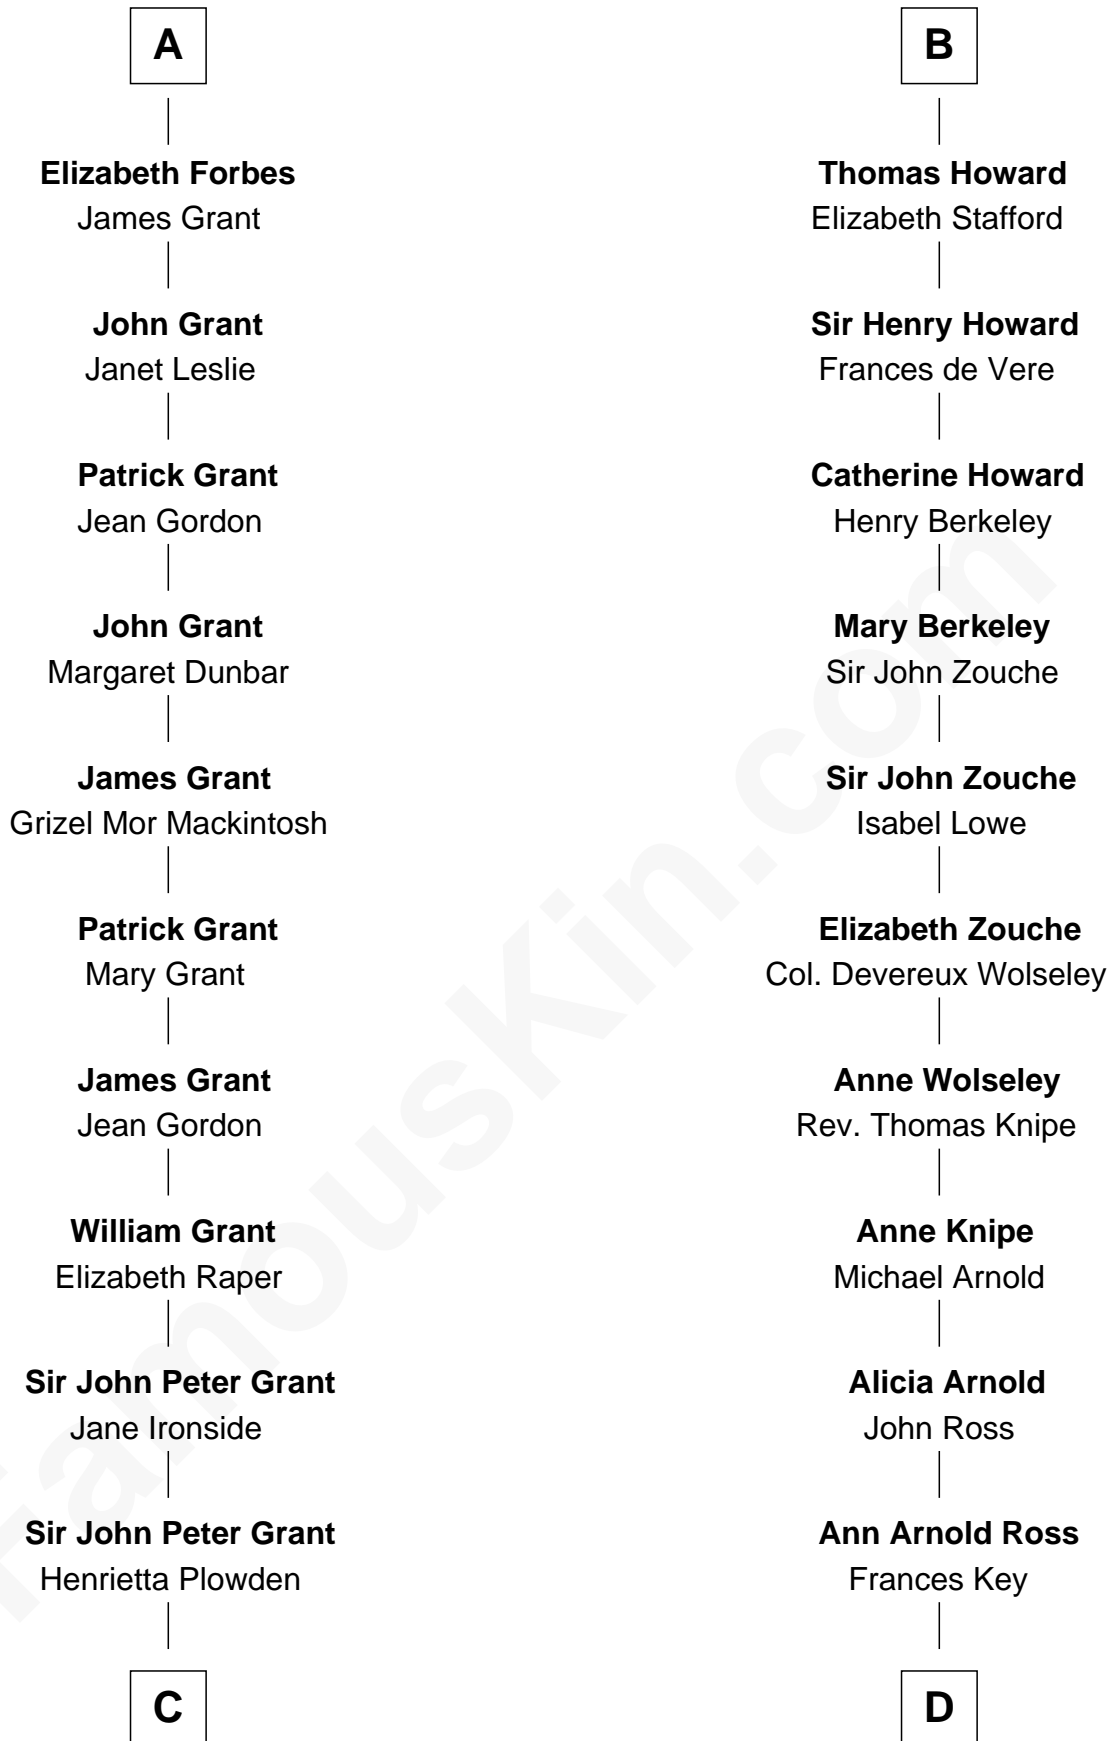

FamousKin.com

Relationship Chart of

Lytton Strachey

Author and Co-Founder of Bloomsbury Group

18th cousin 3 times removed of

Thomas Hunt Morgan

Nobel Prize Winner in Physiology or Medicine

C

Jane Maria Grant
Sir Richard Strachey

Lytton Strachey
British Author

D

John Ross Key
Anne Phebe Penn Dagworthy Charlton

Francis Scott Key
Mary Tayloe Lloyd

Elizabeth Phoebe Key
Charles Howard

Ellen Key Howard
Charlton Hunt Morgan