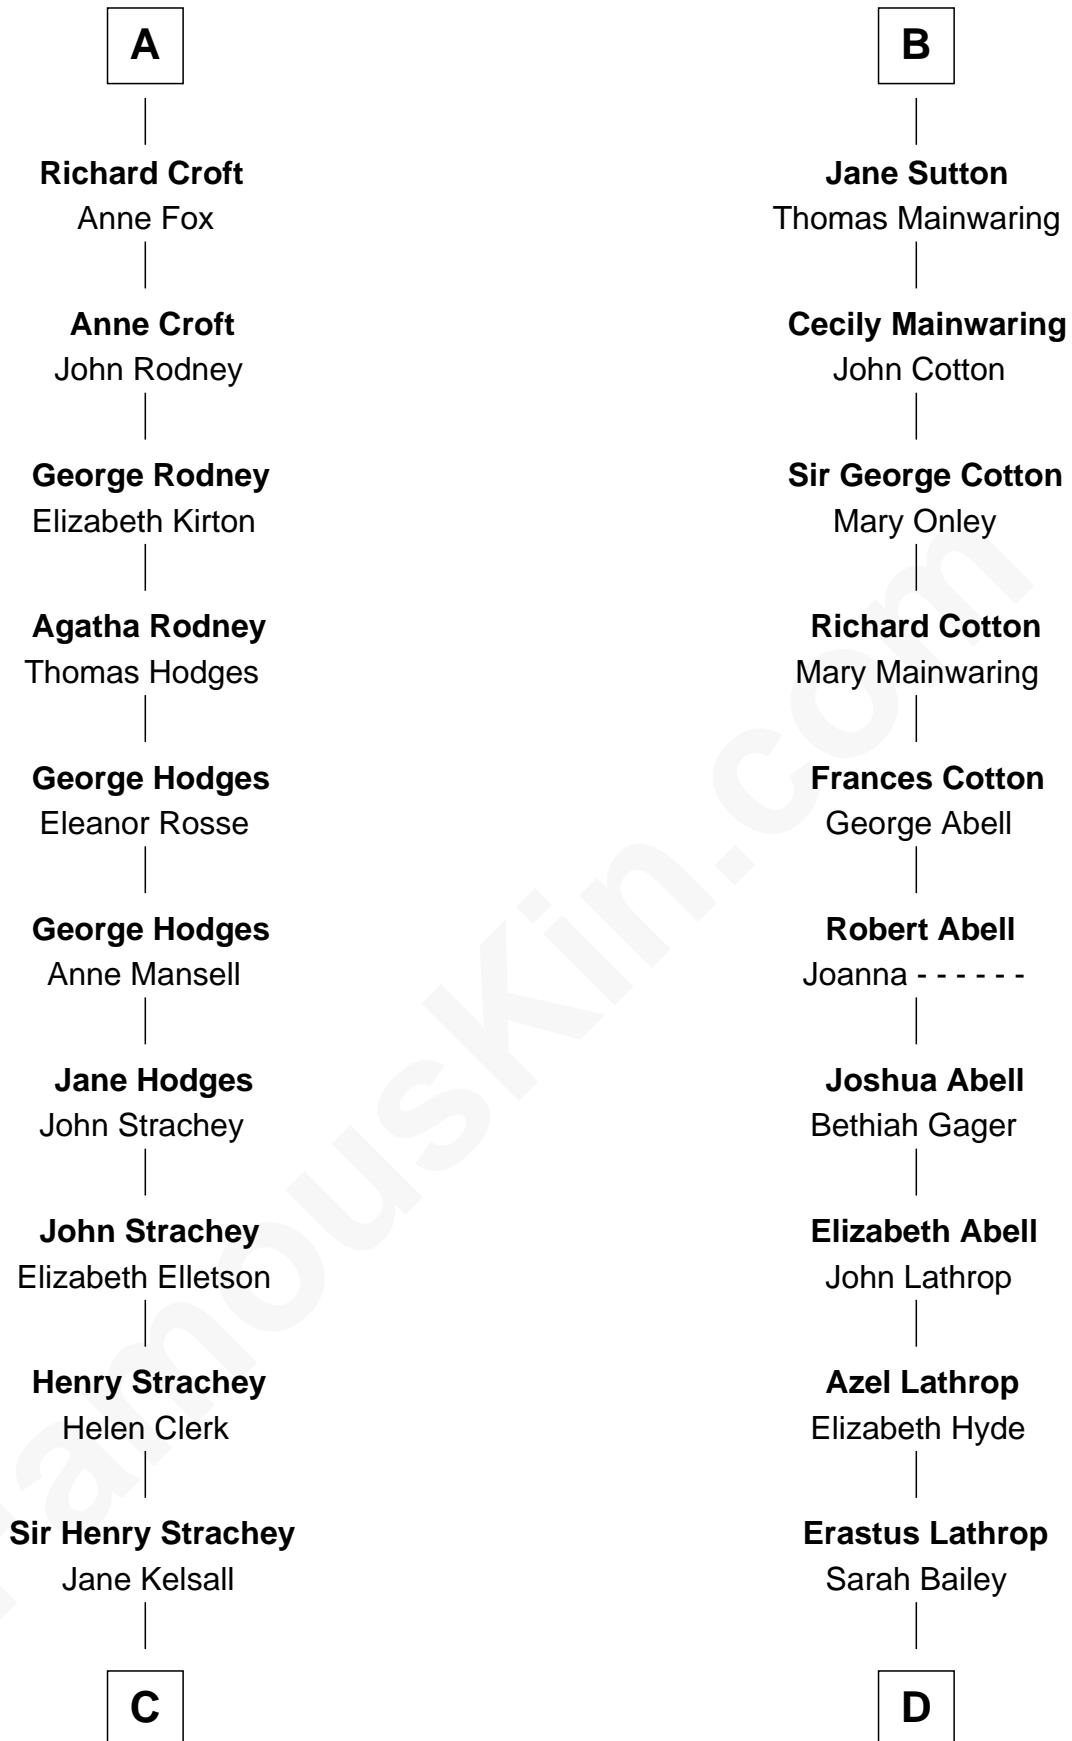

## Relationship Chart of

### Marjorie Post

Founder of General Foods

### Sir Roger de Somery

with wife  
Nichole d'Aubeney

with wife  
Amabil de Chaucombe

**C**

**Edward Strachey**  
Julia Woodburn Kirkpatrick

**Sir Richard Strachey**  
Jane Maria Grant

**Lytton Strachey**  
*British Author*