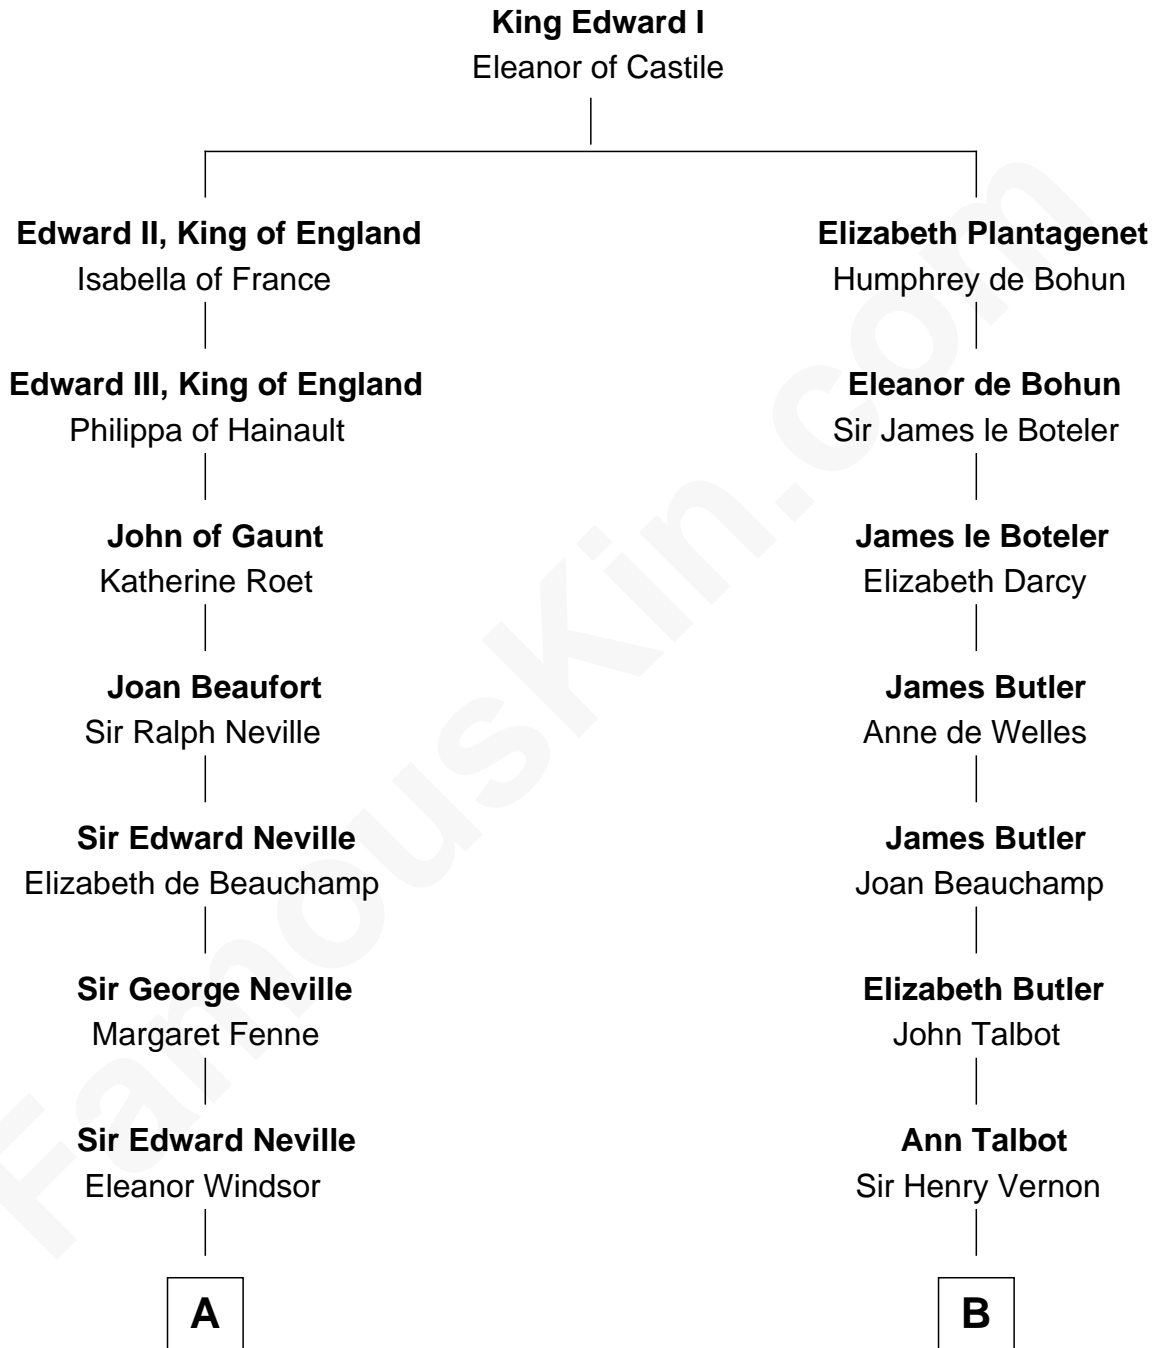

FamousKin.com

Relationship Chart of

Lytton Strachey

Author and Co-Founder of Bloomsbury Group

17th cousin 2 times removed of

Marjorie Post

Founder of General Foods

C

Caroline Cushman Lathrop

Charles Rollin Post

Charles William Post

Elle Letitia Merriweather

Marjorie Post

Founder of General Foods

FamousKin.com