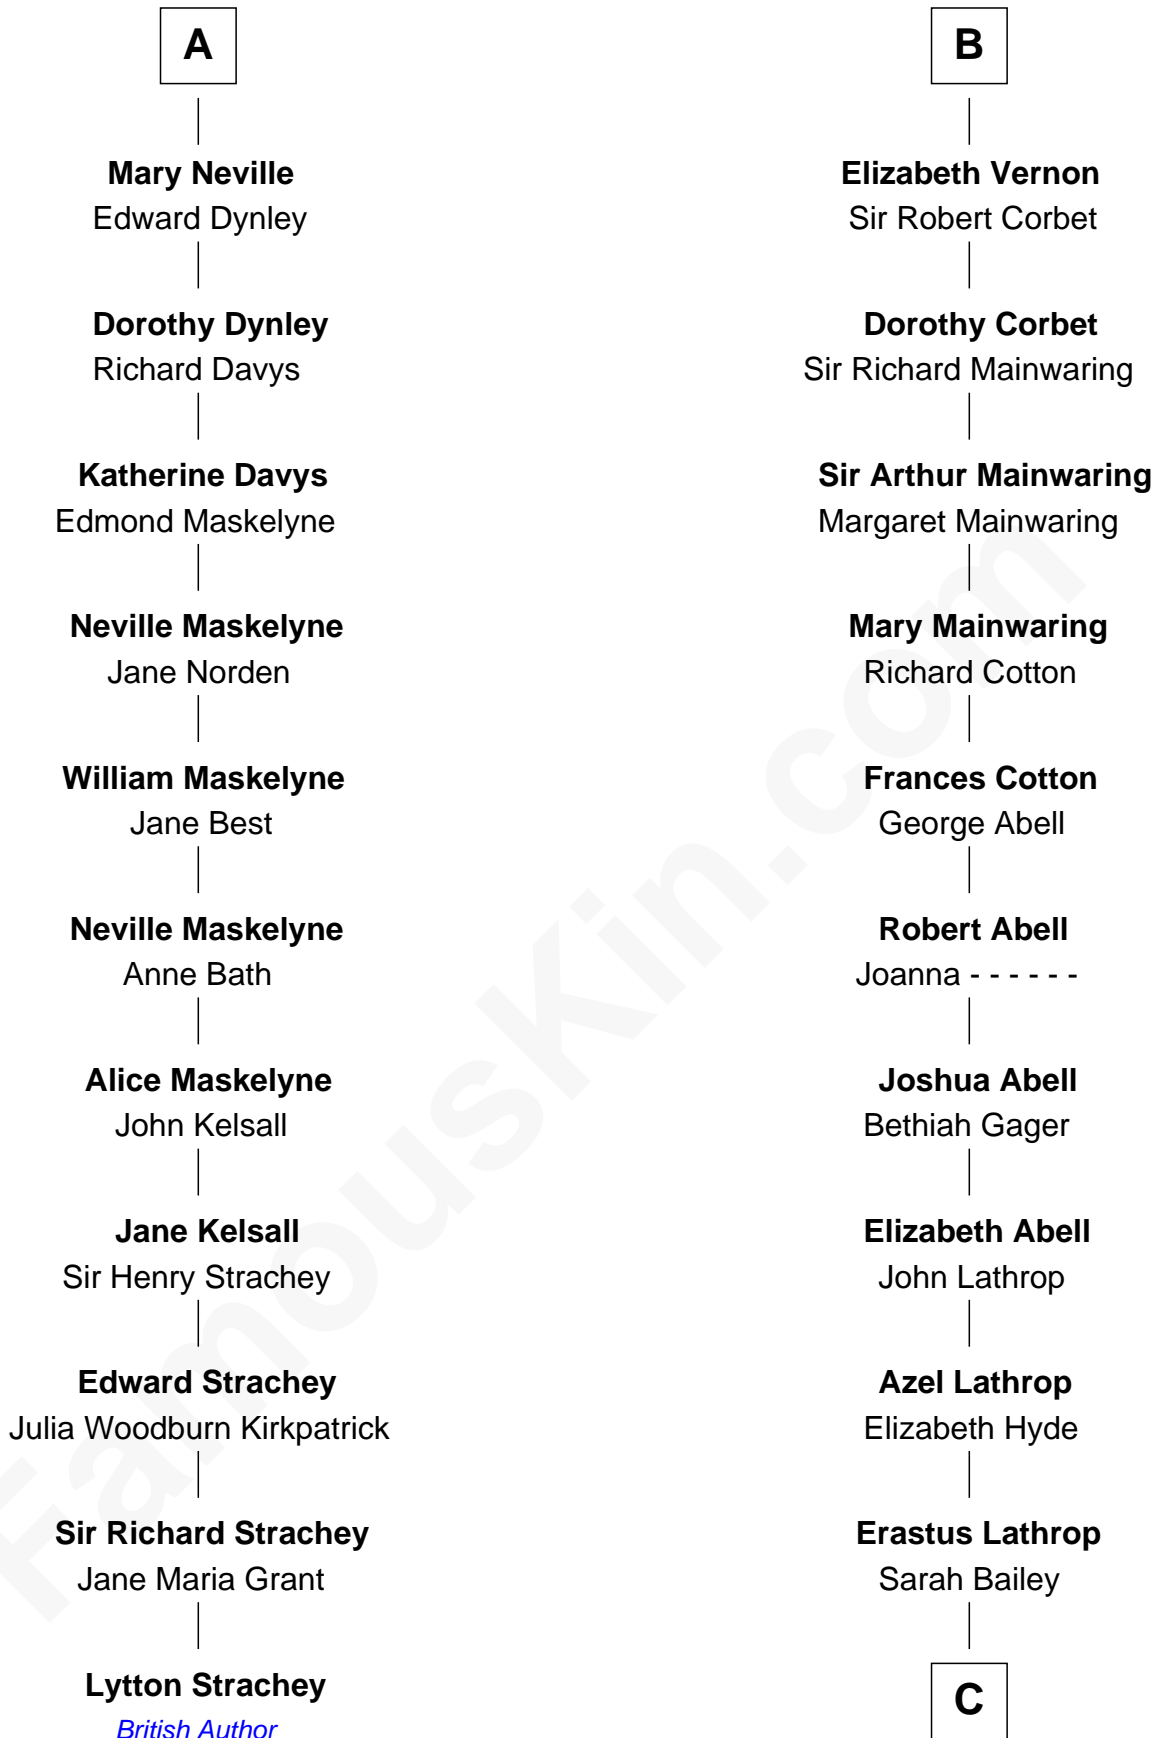

FamousKin.com

Relationship Chart of

Lytton Strachey

Author and Co-Founder of Bloomsbury Group

17th cousin 2 times removed of

Marjorie Post

Founder of General Foods

C

Caroline Cushman Lathrop

Charles Rollin Post

Charles William Post

Elle Letitia Merriweather

Marjorie Post

Founder of General Foods

FamousKin.com