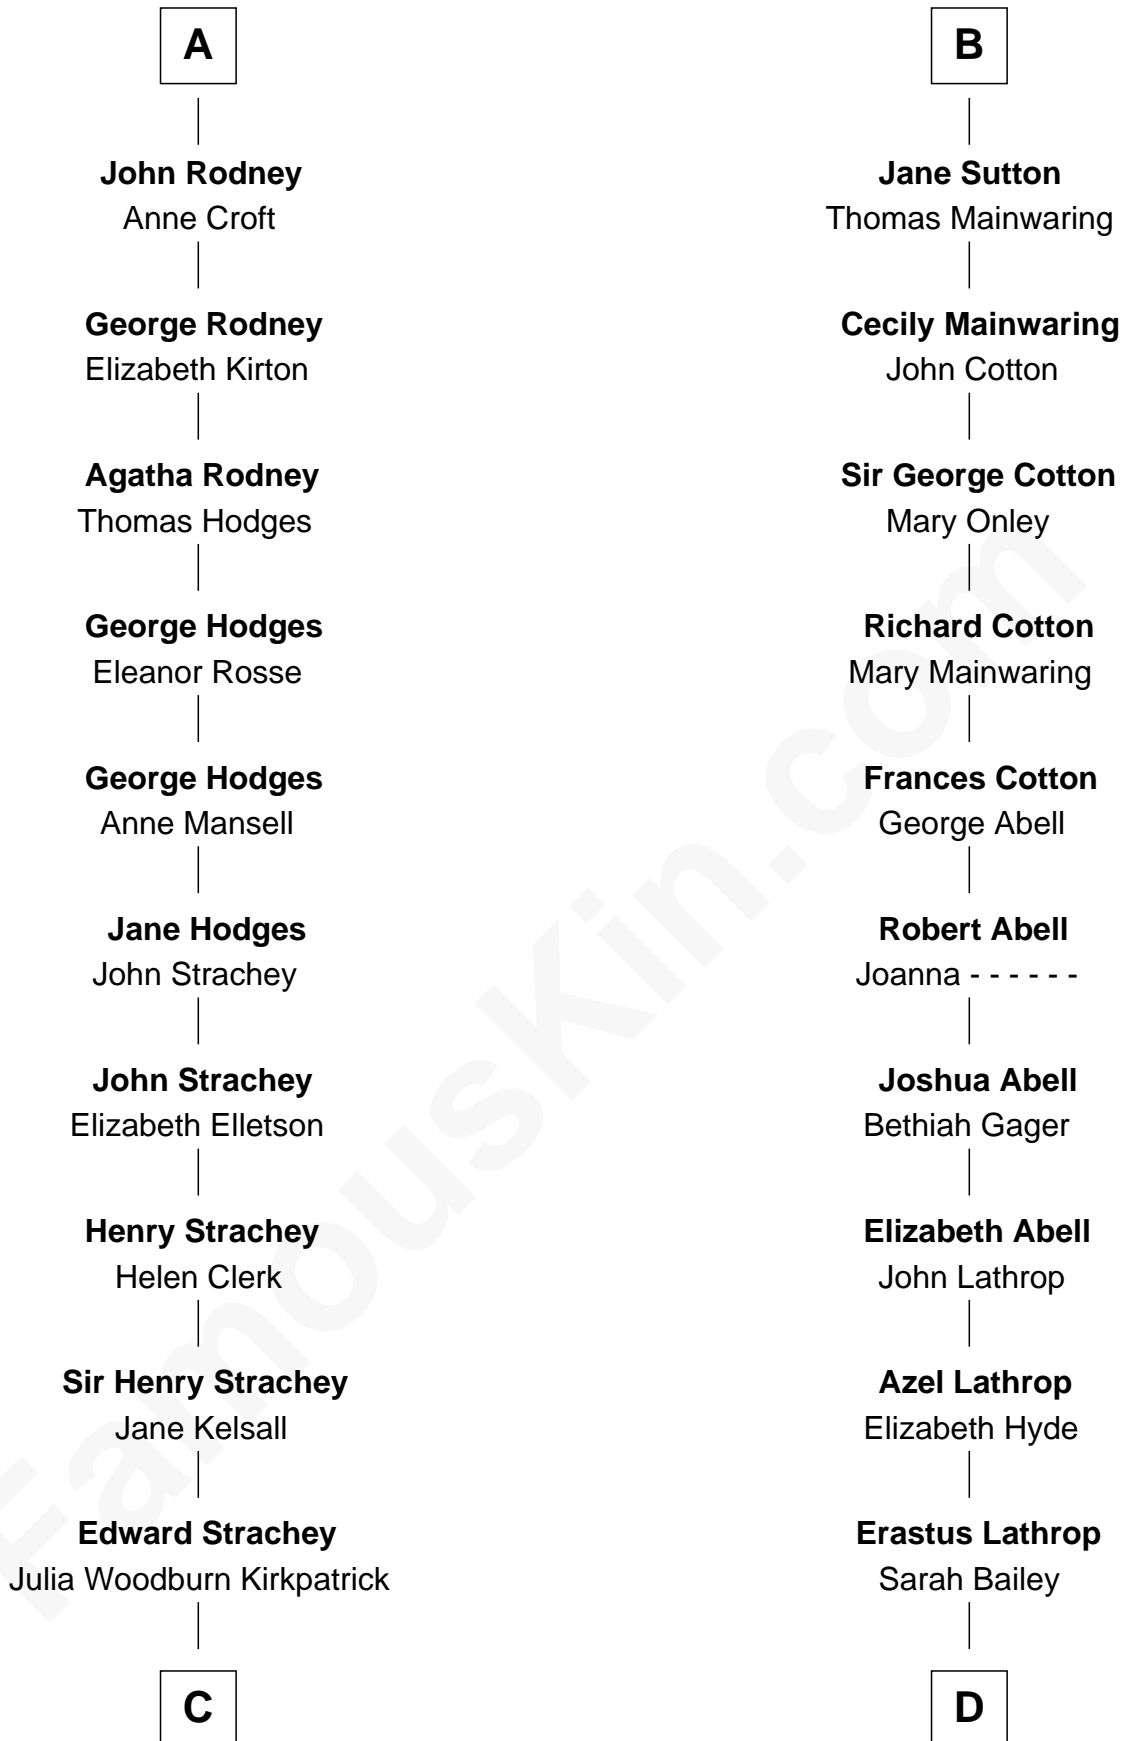

### Marjorie Post

Founder of General Foods

**Sir Hugh le Despencer**

Aveline Basset

**C**

**Sir Richard Strachey**

Jane Maria Grant

**Lytton Strachey**

*British Author*

**D**

**Caroline Cushman Lathrop**

Charles Rollin Post

**Charles William Post**

Elle Letitia Merriweather

**Marjorie Post**

*Founder of General Foods*