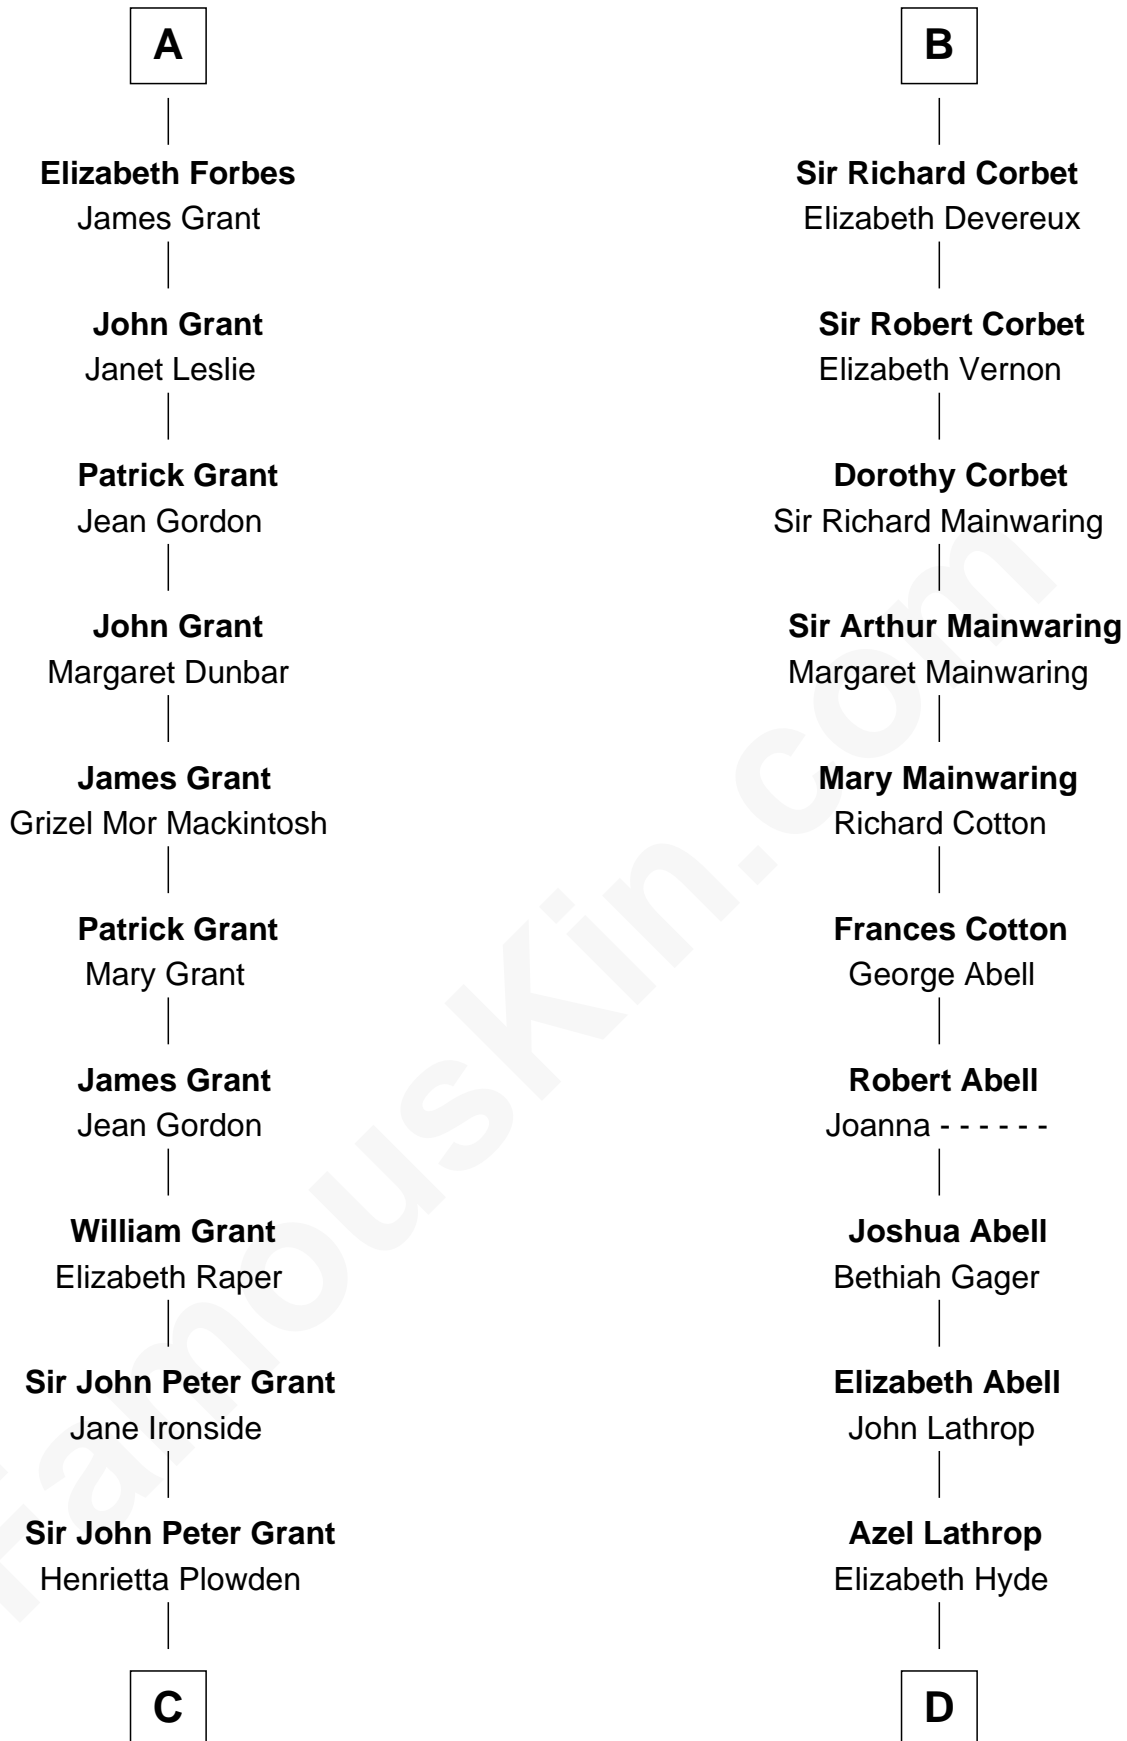

FamousKin.com

Relationship Chart of

Lytton Strachey

Author and Co-Founder of Bloomsbury Group

18th cousin 2 times removed of

Marjorie Post

Founder of General Foods

C

Jane Maria Grant
Sir Richard Strachey

Lytton Strachey
British Author

D

Erastus Lathrop
Sarah Bailey

Caroline Cushman Lathrop
Charles Rollin Post

Charles William Post
Elle Letitia Merriweather

Marjorie Post
Founder of General Foods