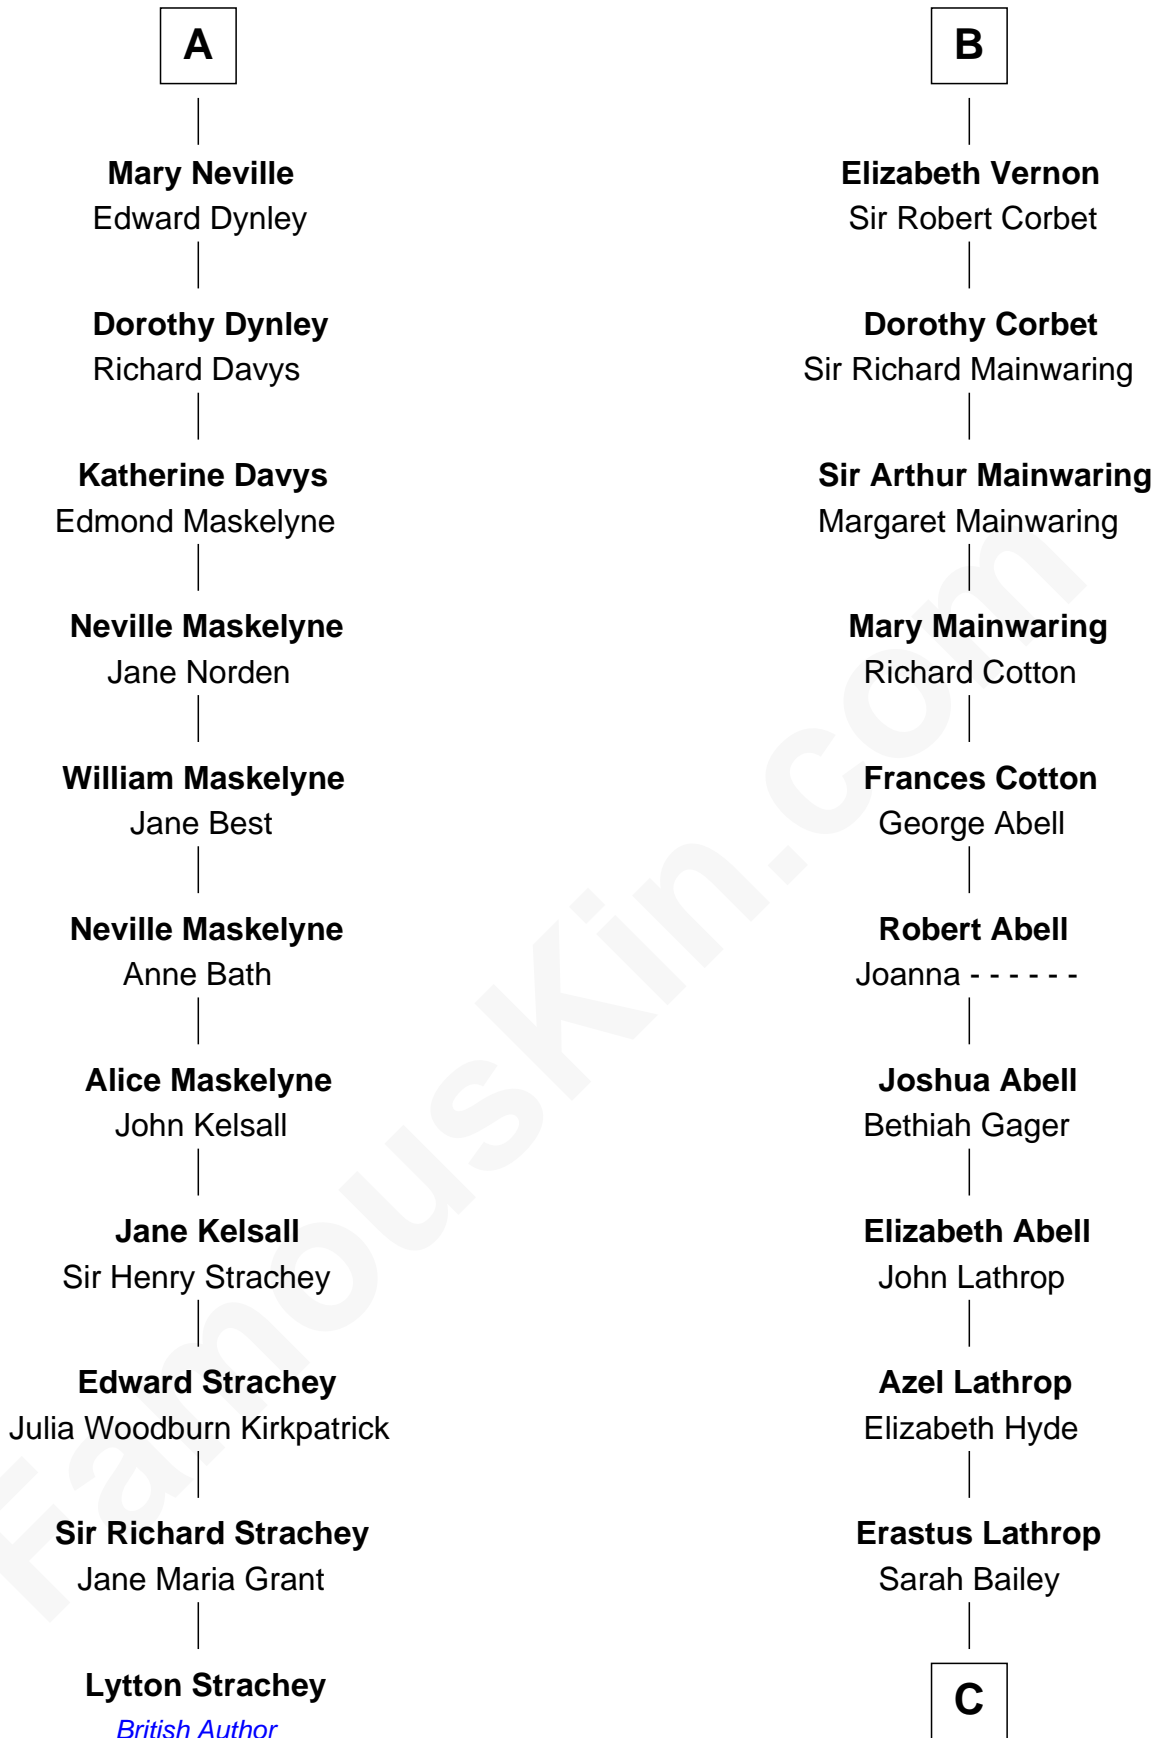

FamousKin.com

Relationship Chart of Lytton Strachey

Author and Co-Founder of Bloomsbury Group

17th cousin 1 time removed of

C. W. Post

Founder of Post Cereals

C

—
Caroline Cushman Lathrop

Charles Rollin Post

—
C. W. Post

Founder of Post Cereals

FamousKin.com