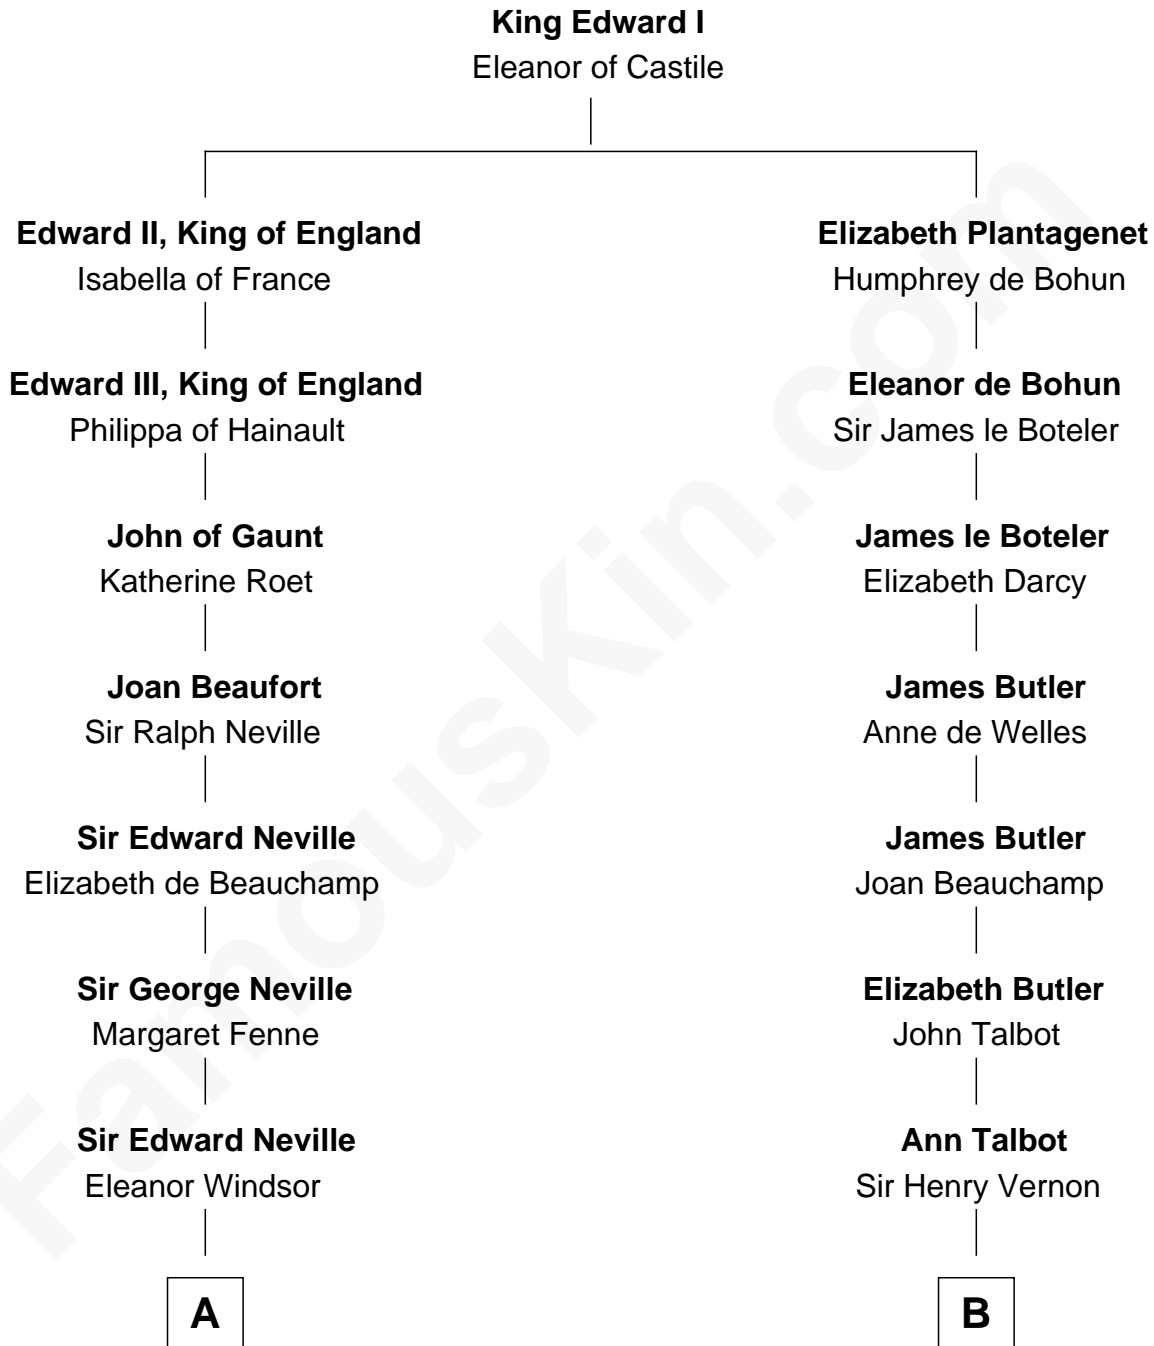

FamousKin.com

Relationship Chart of Lytton Strachey

Author and Co-Founder of Bloomsbury Group

17th cousin 1 time removed of

C. W. Post

Founder of Post Cereals

C

—
Caroline Cushman Lathrop

Charles Rollin Post

—
C. W. Post

Founder of Post Cereals

FamousKin.com