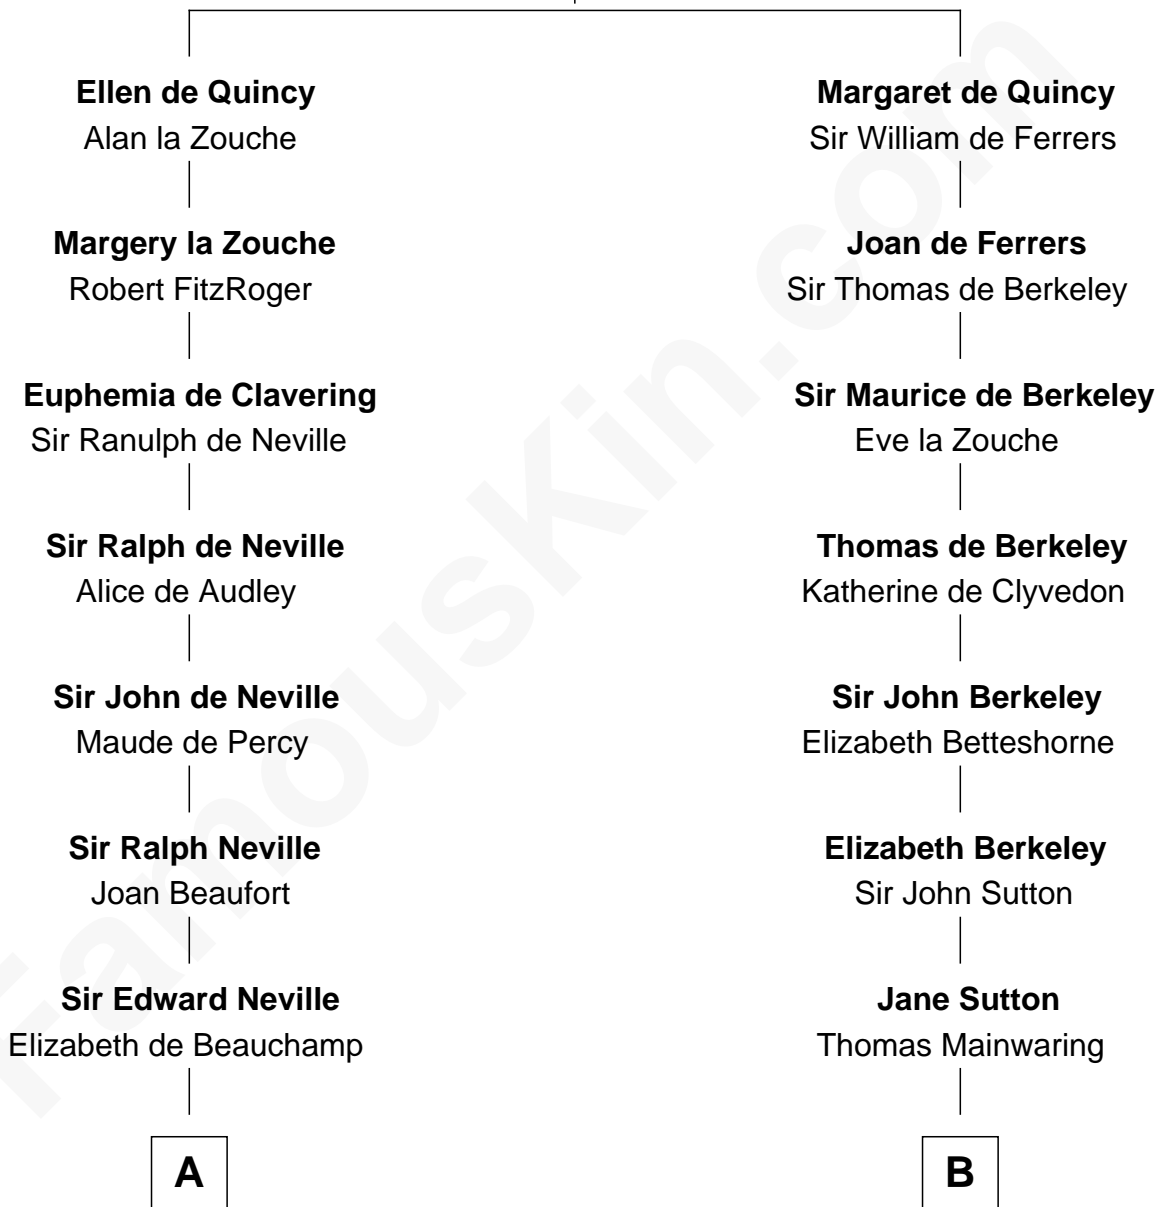

FamousKin.com

Relationship Chart of

Lytton Strachey

Author and Co-Founder of Bloomsbury Group

17th cousin 2 times removed of

C. W. Post

Founder of Post Cereals

Sir Roger de Quincy
Helen of Galloway

C

—
Edward Strachey
Julia Woodburn Kirkpatrick

—
Sir Richard Strachey
Jane Maria Grant

—
Lytton Strachey
British Author

FamousKin.com