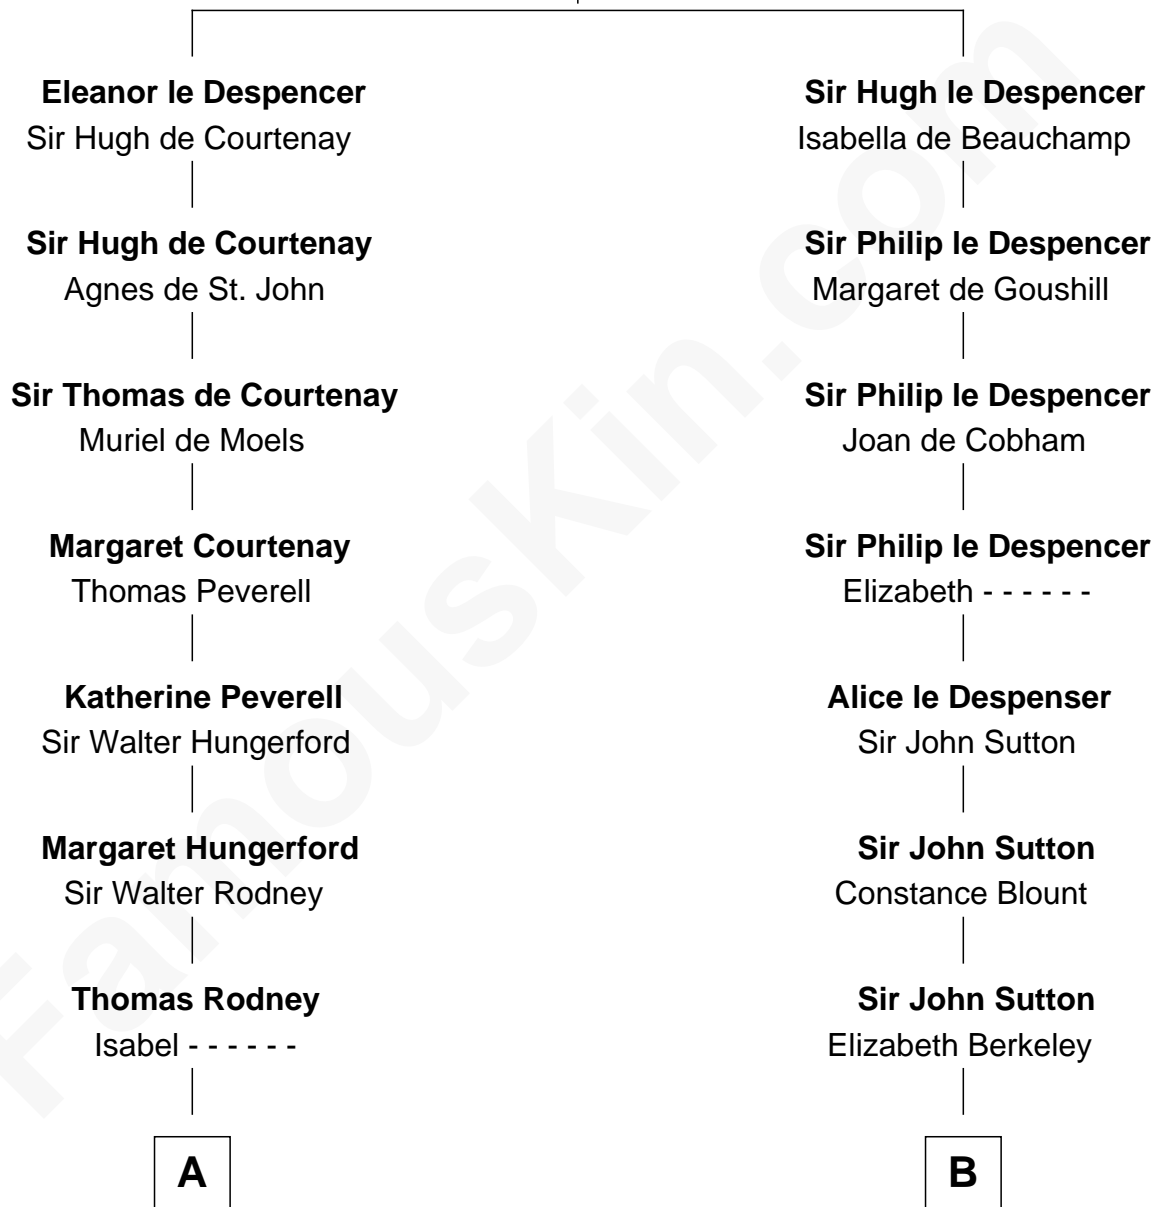

FamousKin.com

Relationship Chart of

Lytton Strachey

Author and Co-Founder of Bloomsbury Group

18th cousin of

C. W. Post

Founder of Post Cereals

Sir Hugh le Despencer
Aveline Basset

C

Sir Richard Strachey

Jane Maria Grant

Lytton Strachey

British Author

D

Caroline Cushman Lathrop

Charles Rollin Post