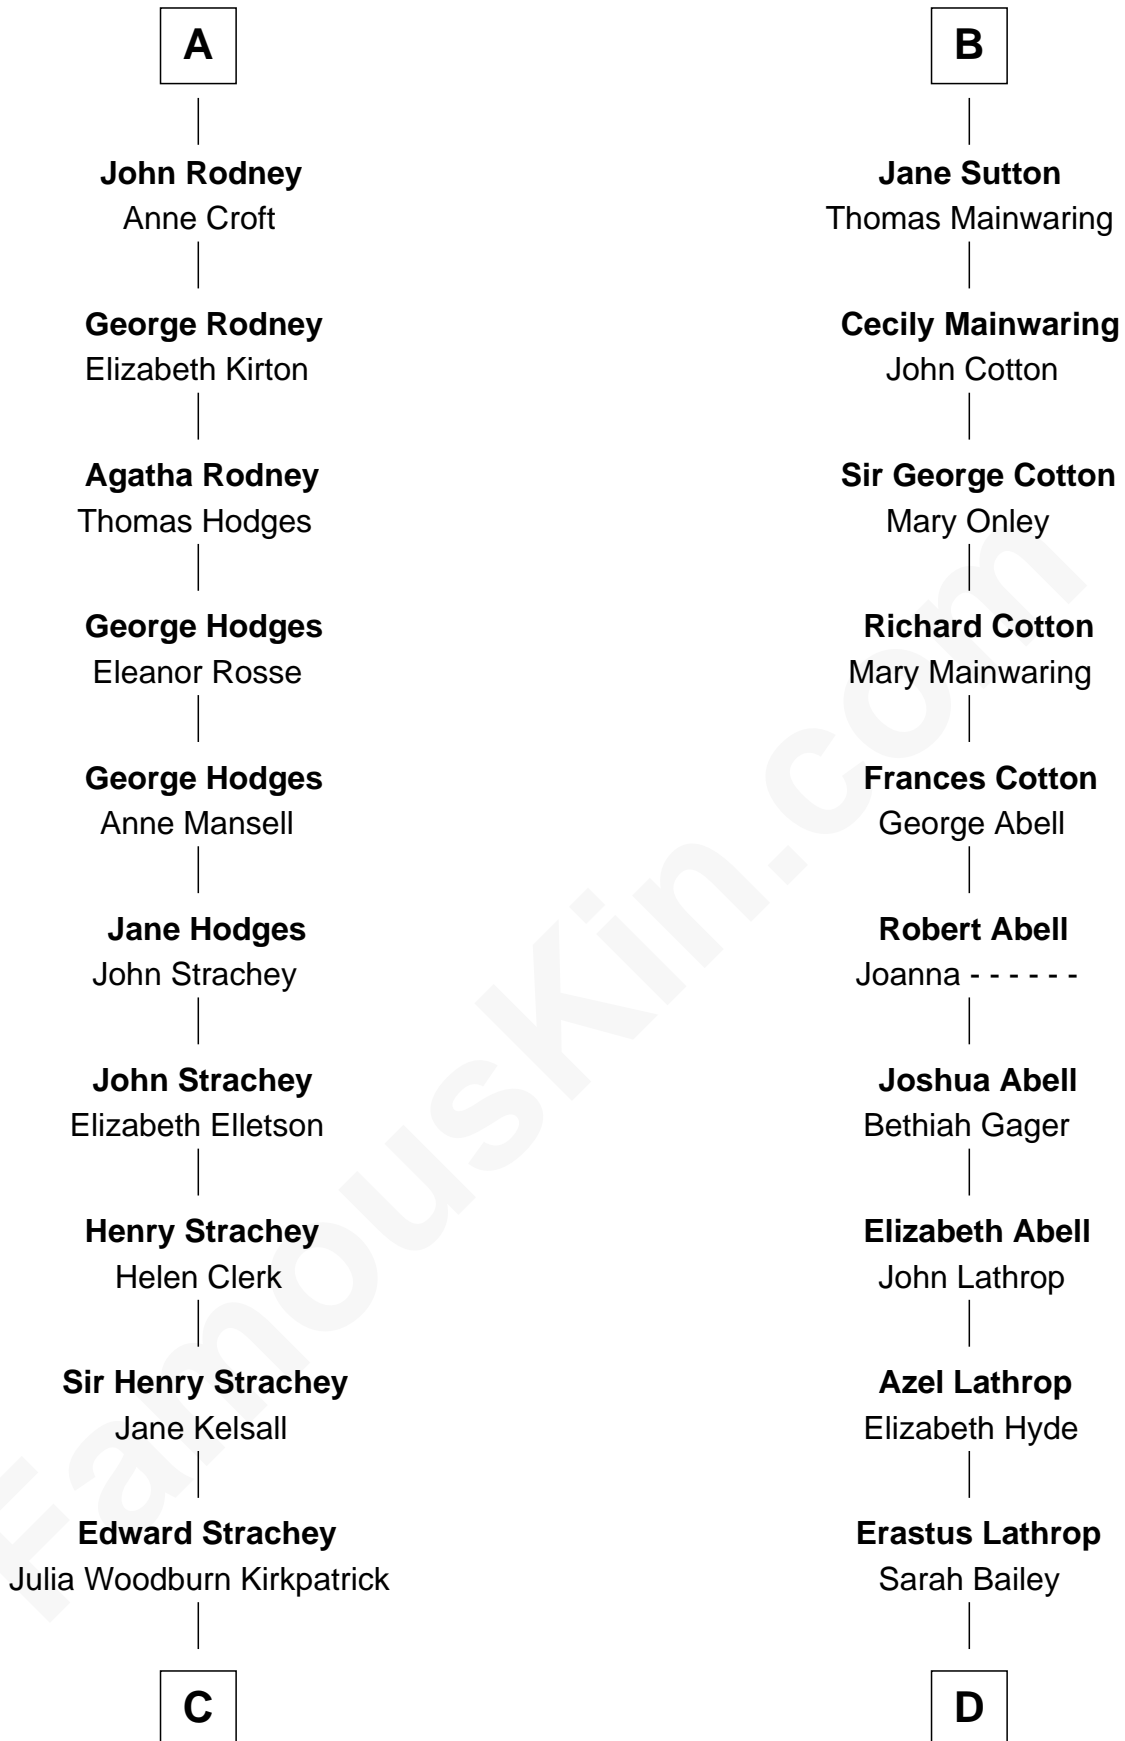

FamousKin.com

Relationship Chart of

Lytton Strachey

Author and Co-Founder of Bloomsbury Group

18th cousin of

C. W. Post

Founder of Post Cereals

Sir Hugh le Despencer
Aveline Basset

C

Sir Richard Strachey

Jane Maria Grant

Lytton Strachey

British Author

D

Caroline Cushman Lathrop

Charles Rollin Post