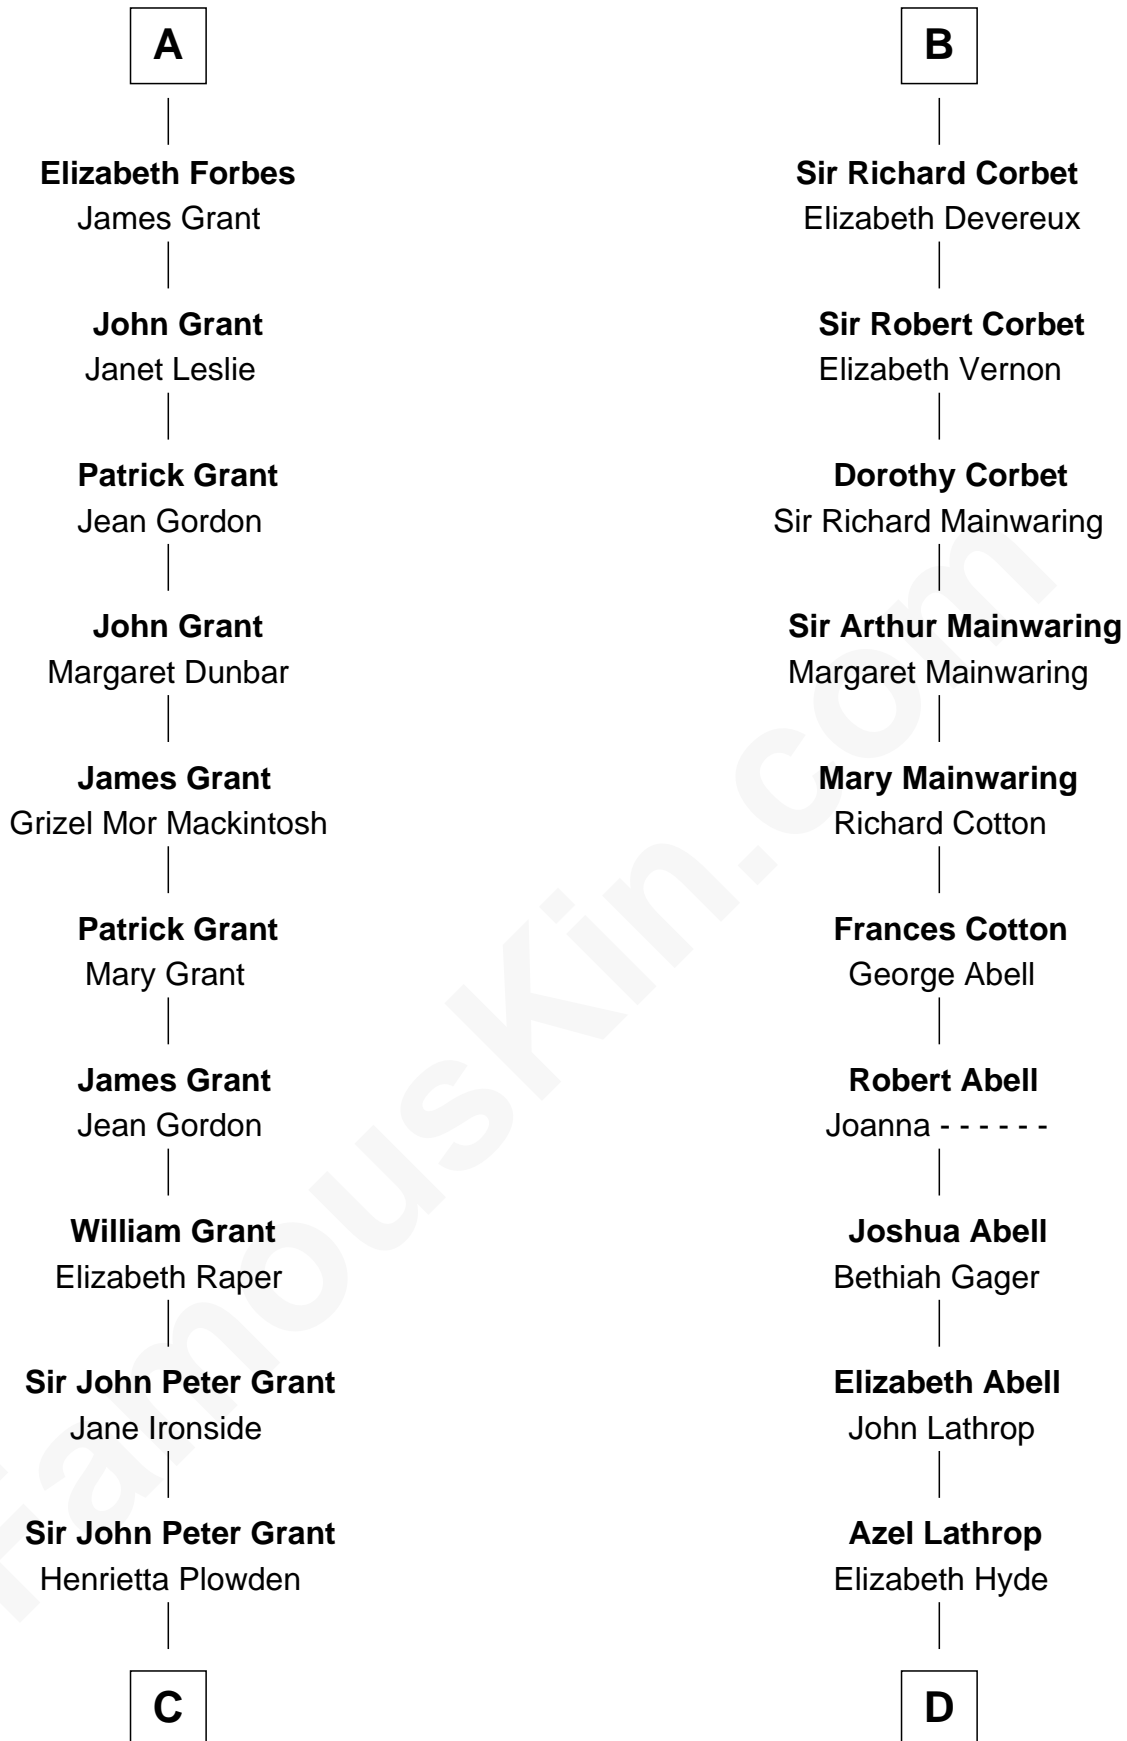

FamousKin.com

Relationship Chart of Lytton Strachey

Author and Co-Founder of Bloomsbury Group

18th cousin 1 time removed of

C. W. Post

Founder of Post Cereals

C

Jane Maria Grant
Sir Richard Strachey

Lytton Strachey
British Author

D

Erastus Lathrop
Sarah Bailey

Caroline Cushman Lathrop
Charles Rollin Post

C. W. Post
Founder of Post Cereals

FamousKin.com