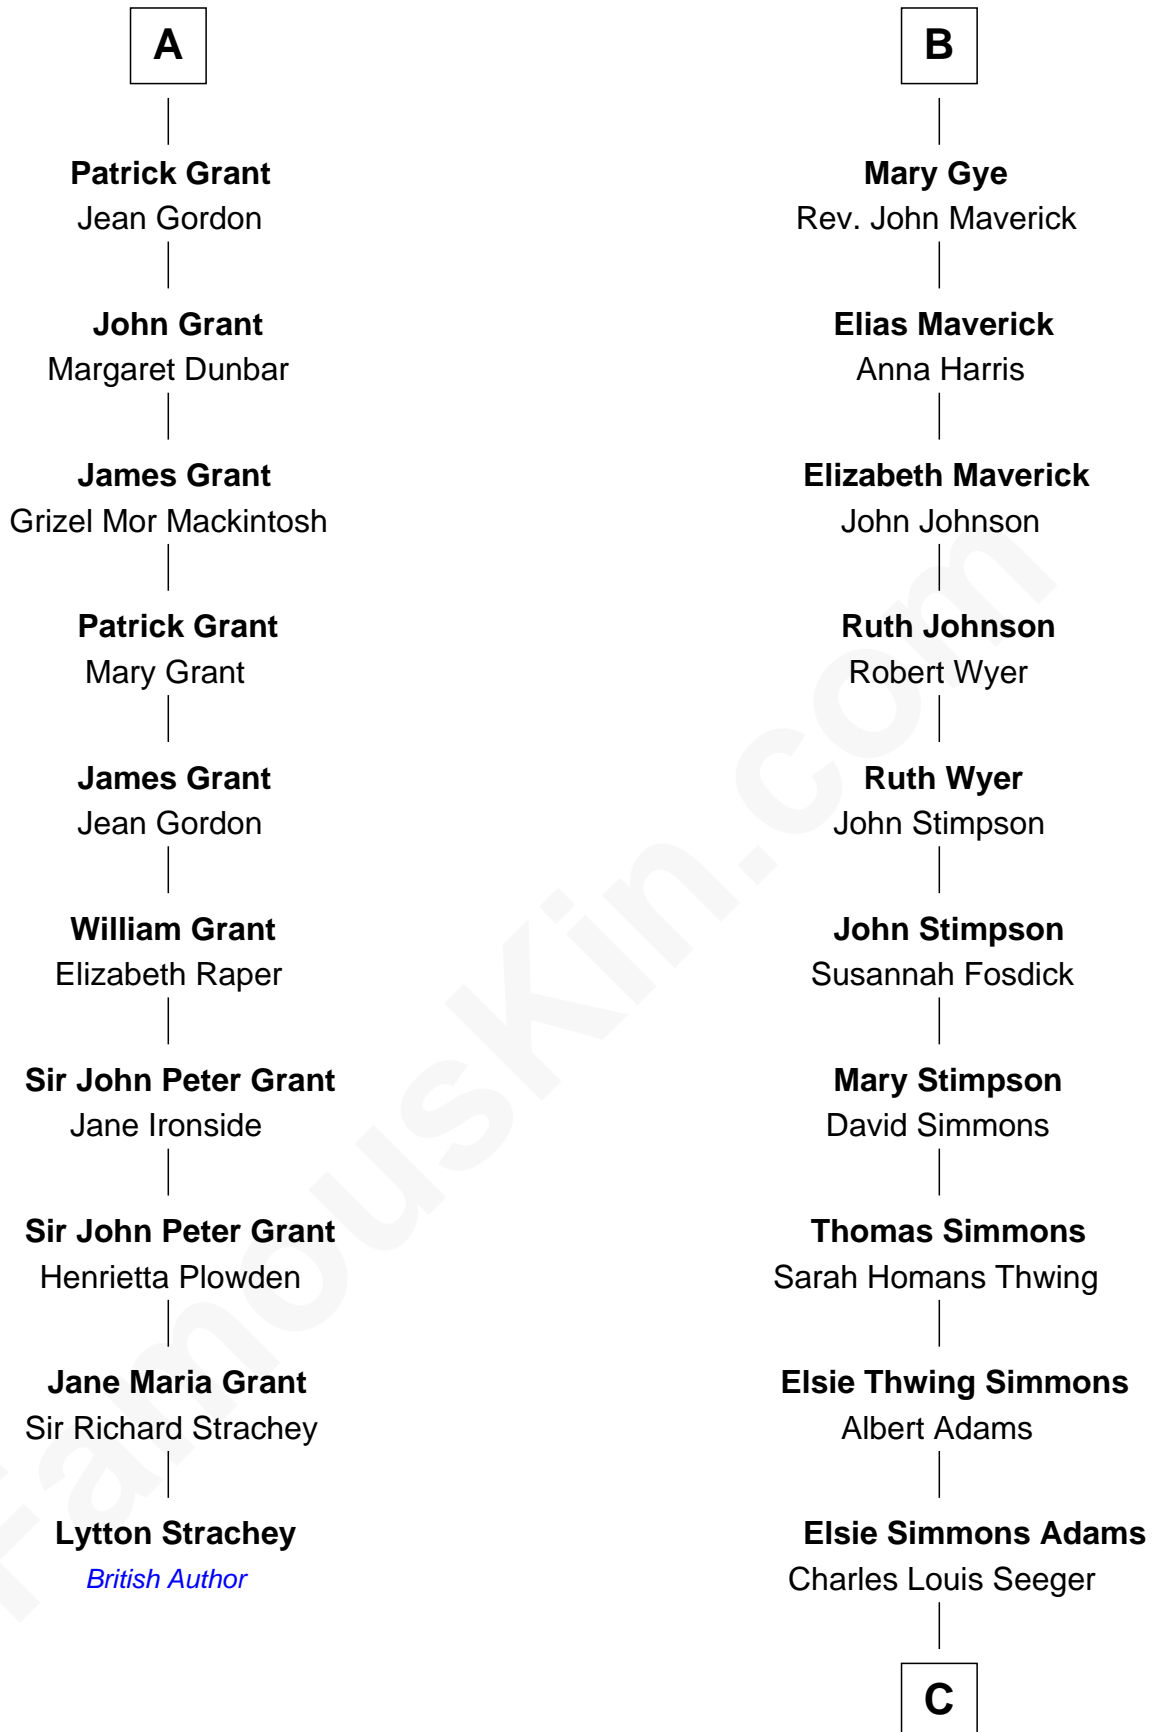

FamousKin.com

Relationship Chart of

Lytton Strachey

Author and Co-Founder of Bloomsbury Group

16th cousin 2 times removed of

Pete Seeger

American Folk Singer

C

Charles Louis Seeger
Constance de Clyver Edson

Pete Seeger
American Folk Singer

FamousKin.com