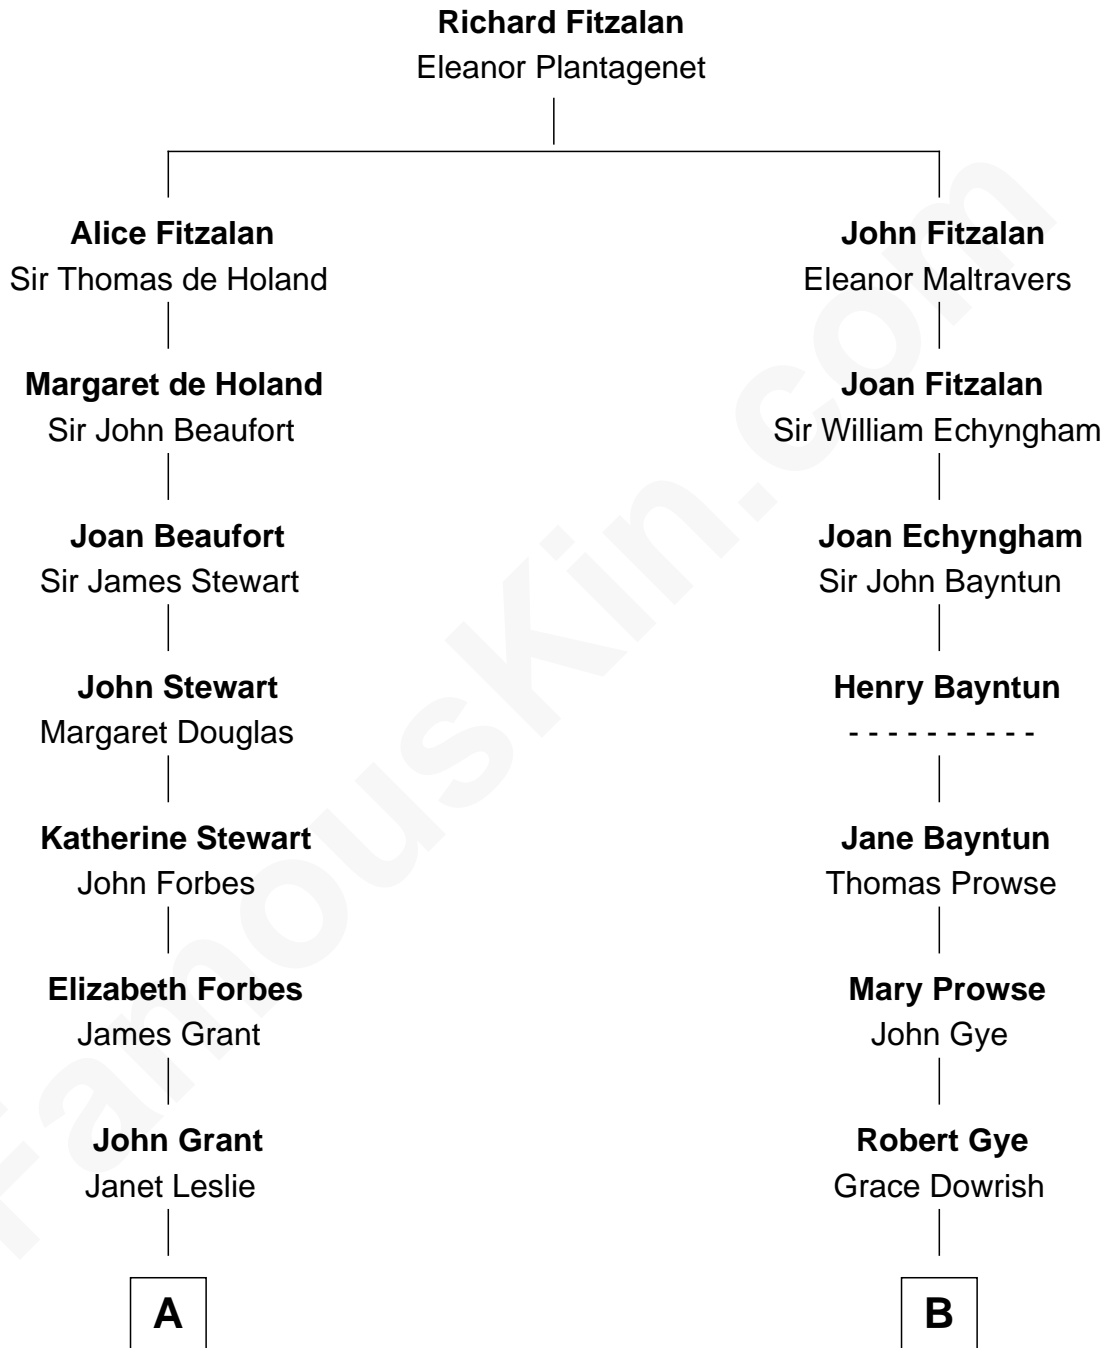

FamousKin.com

Relationship Chart of

Lytton Strachey

Author and Co-Founder of Bloomsbury Group

16th cousin 2 times removed of

Pete Seeger

American Folk Singer

C

Charles Louis Seeger
Constance de Clyver Edson

Pete Seeger
American Folk Singer

FamousKin.com