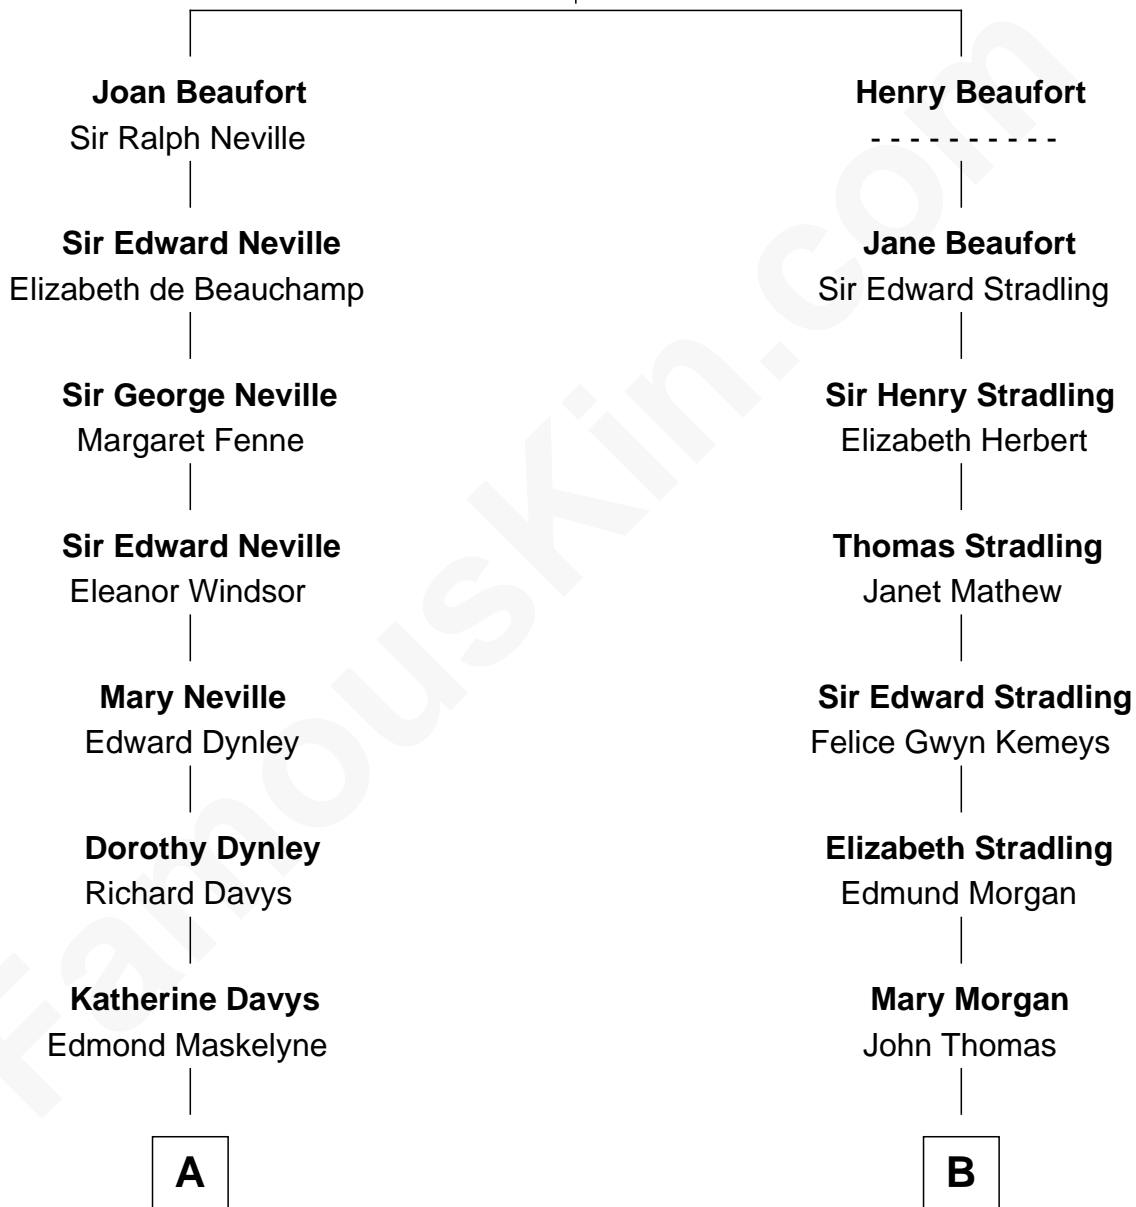

FamousKin.com

Relationship Chart of

Lytton Strachey

Author and Co-Founder of Bloomsbury Group

14th cousin 6 times removed of

Sally Ride

1st American Woman in Space

John of Gaunt
Katherine Roet

C

Charles Everroad Richardson

Blanche Gibson

Jennie Mae Richardson

Thomas Vernam Ride

Dale Burdell Ride

Carol Joyce Anderson

Sally Ride

1st American Woman in Space

FamousKin.com