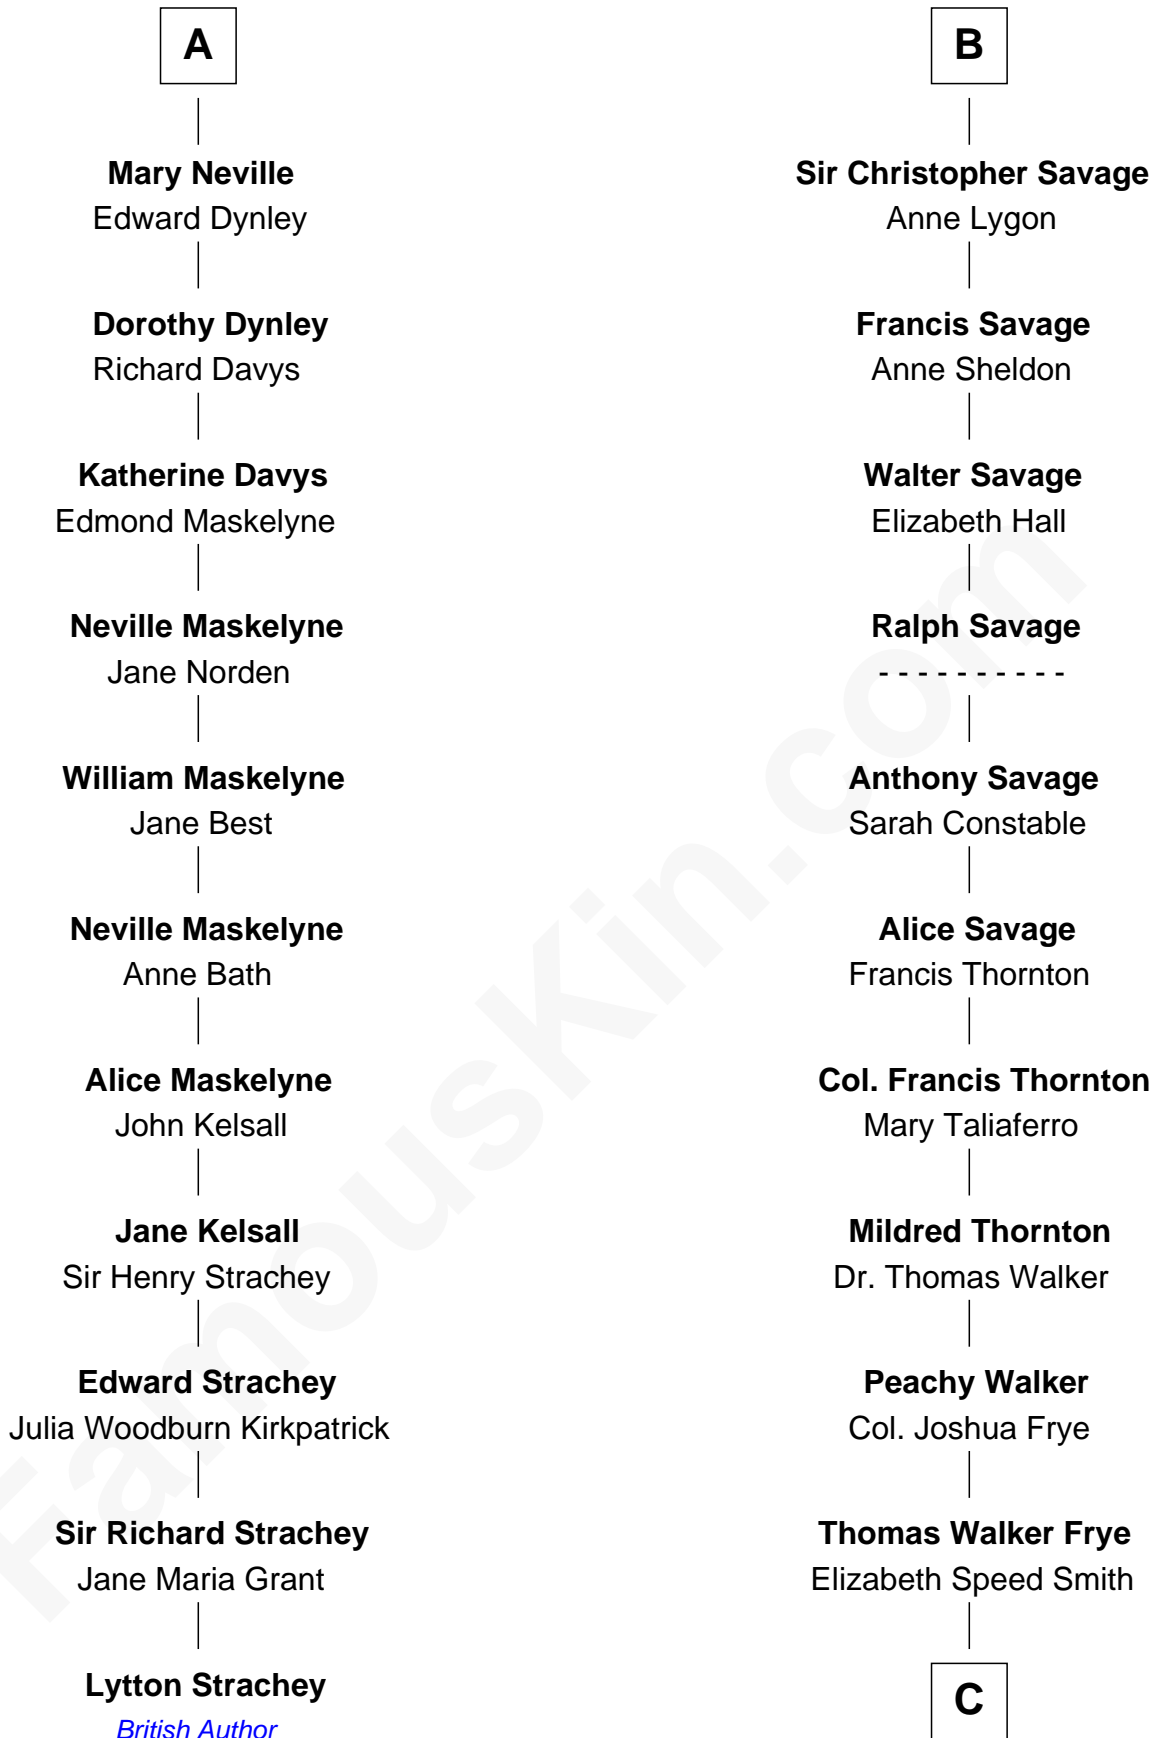

FamousKin.com

Relationship Chart of Lytton Strachey

Author and Co-Founder of Bloomsbury Group

17th cousin 4 times removed of

Adlai Stevenson III
U.S. Senator from Illinois

C

Mary Peachy Frye
Rev. Lewis Warner Green

Letitia Green
Adlai Ewing Stevenson

Lewis Green Stevenson
Helen Louise Davis

Adlai Ewing Stevenson
Ellen Borden

Adlai Stevenson III
U.S. Senator from Illinois

FamousKin.com