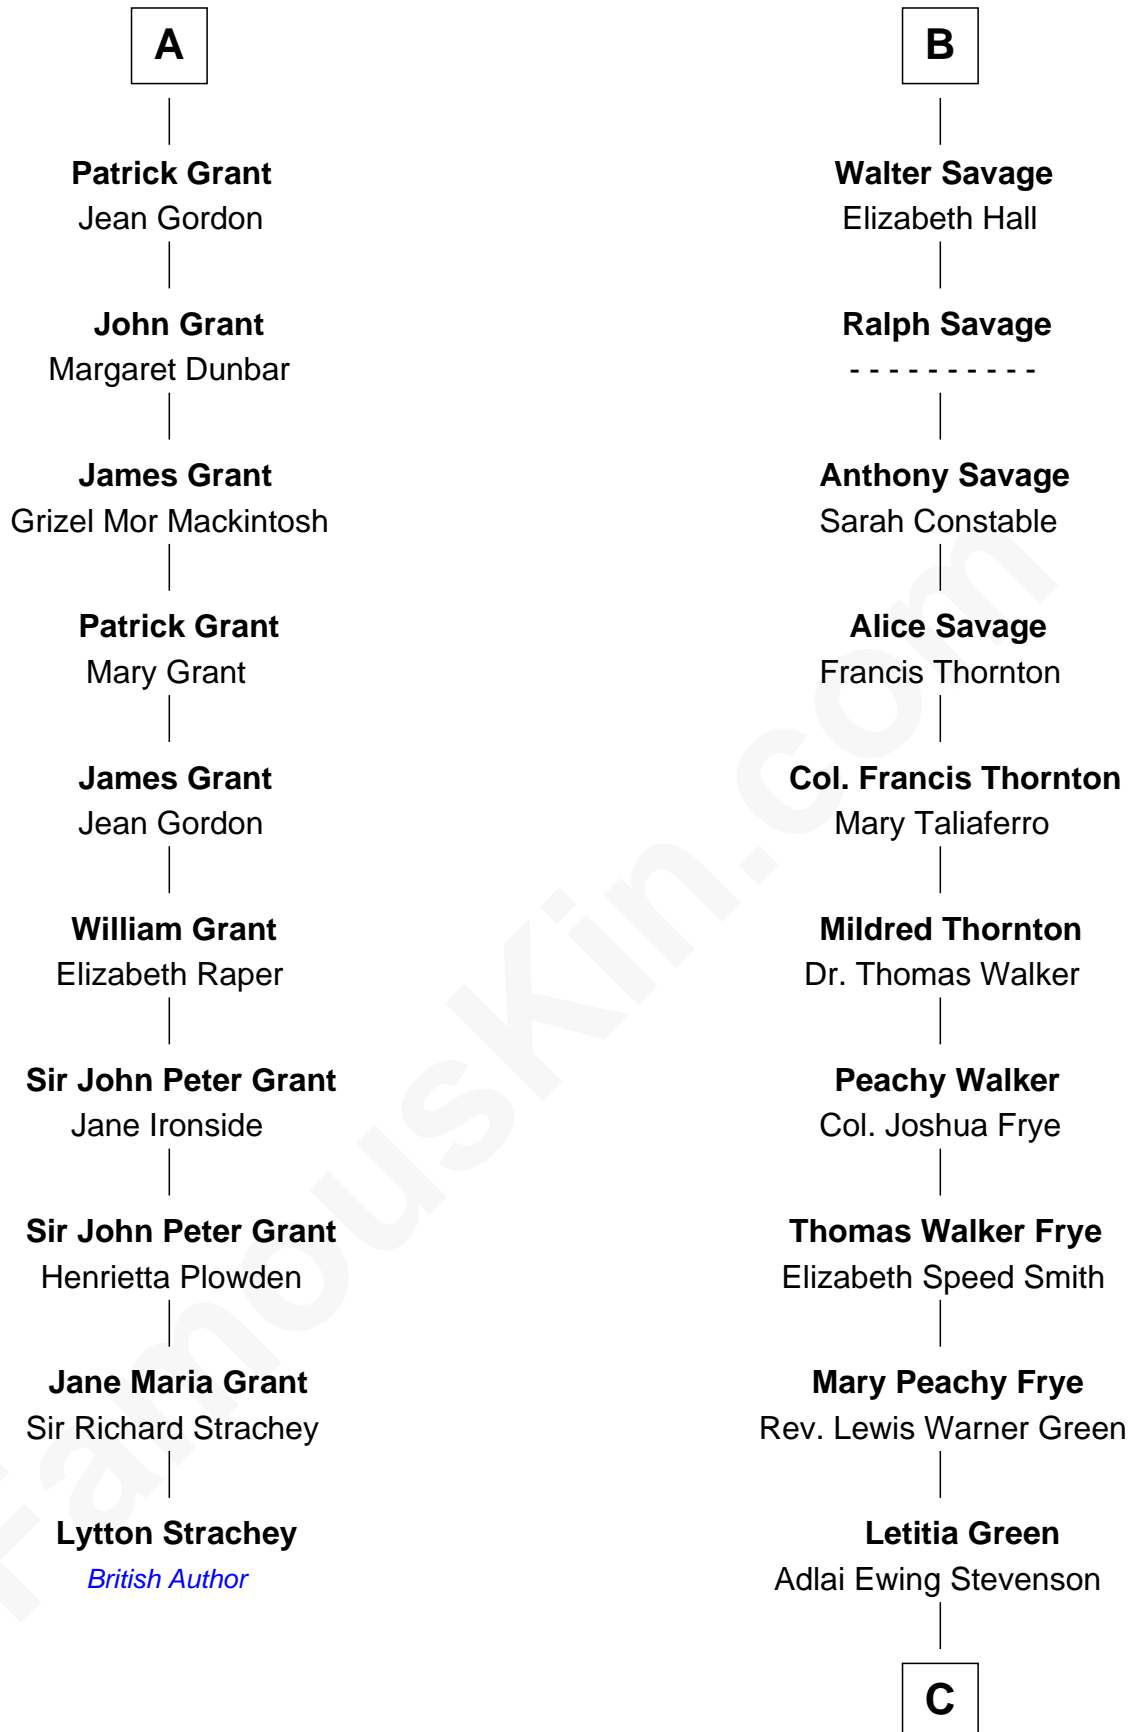

FamousKin.com

Relationship Chart of

Lytton Strachey

Author and Co-Founder of Bloomsbury Group

16th cousin 3 times removed of

Adlai Stevenson III
U.S. Senator from Illinois

C

—
Lewis Green Stevenson

Helen Louise Davis

—
Adlai Ewing Stevenson

Ellen Borden

—
Adlai Stevenson III

U.S. Senator from Illinois

FamousKin.com