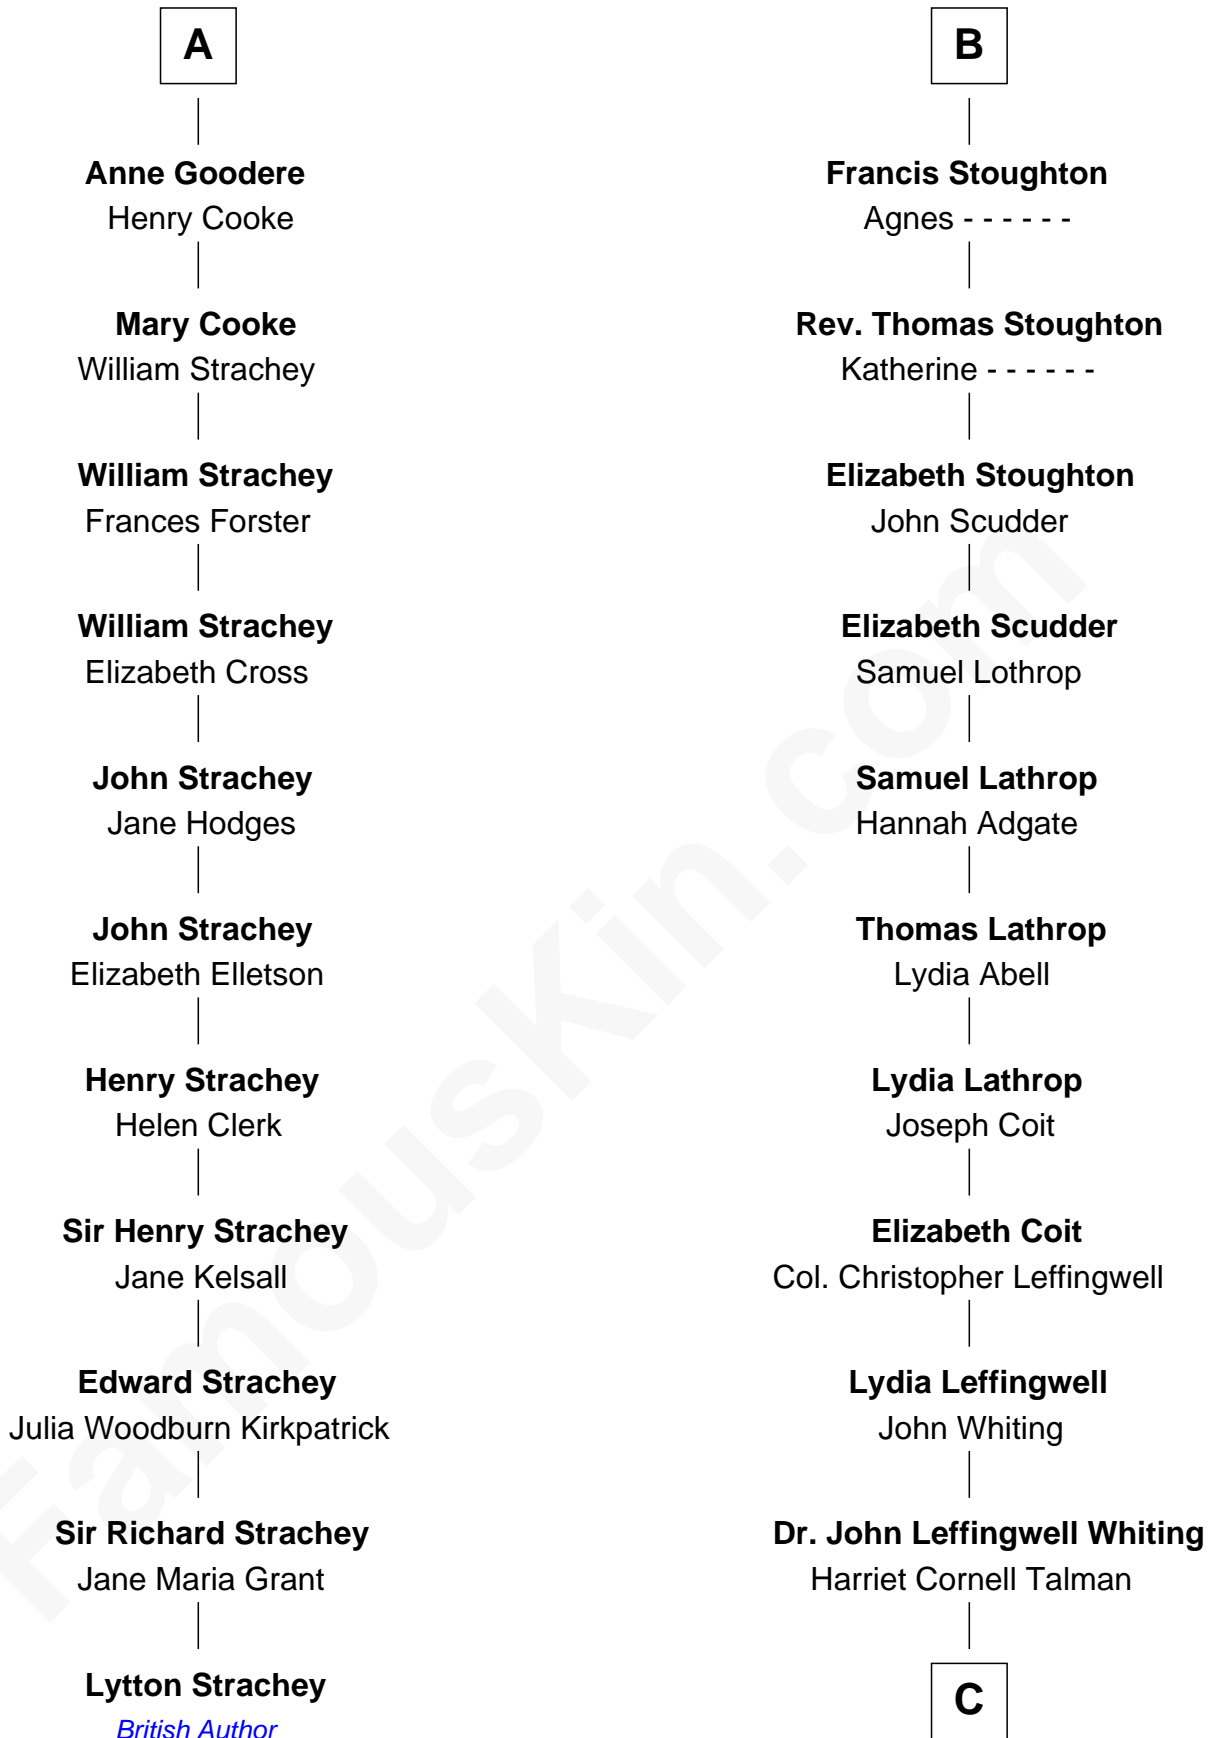

## Relationship Chart of Lytton Strachey

Author and Co-Founder of Bloomsbury Group

17th cousin 4 times removed of

**Adlai Stevenson III**

U.S. Senator from Illinois

**C**

|  
**John Talman Whiting**

Mary Sophia Hill

|  
**Mary DeGama Whiting**

William Borden

|  
**John Borden**

Ellen Wallace Waller

|  
**Ellen Borden**

Adlai Ewing Stevenson

|  
**Adlai Stevenson III**

*U.S. Senator from Illinois*