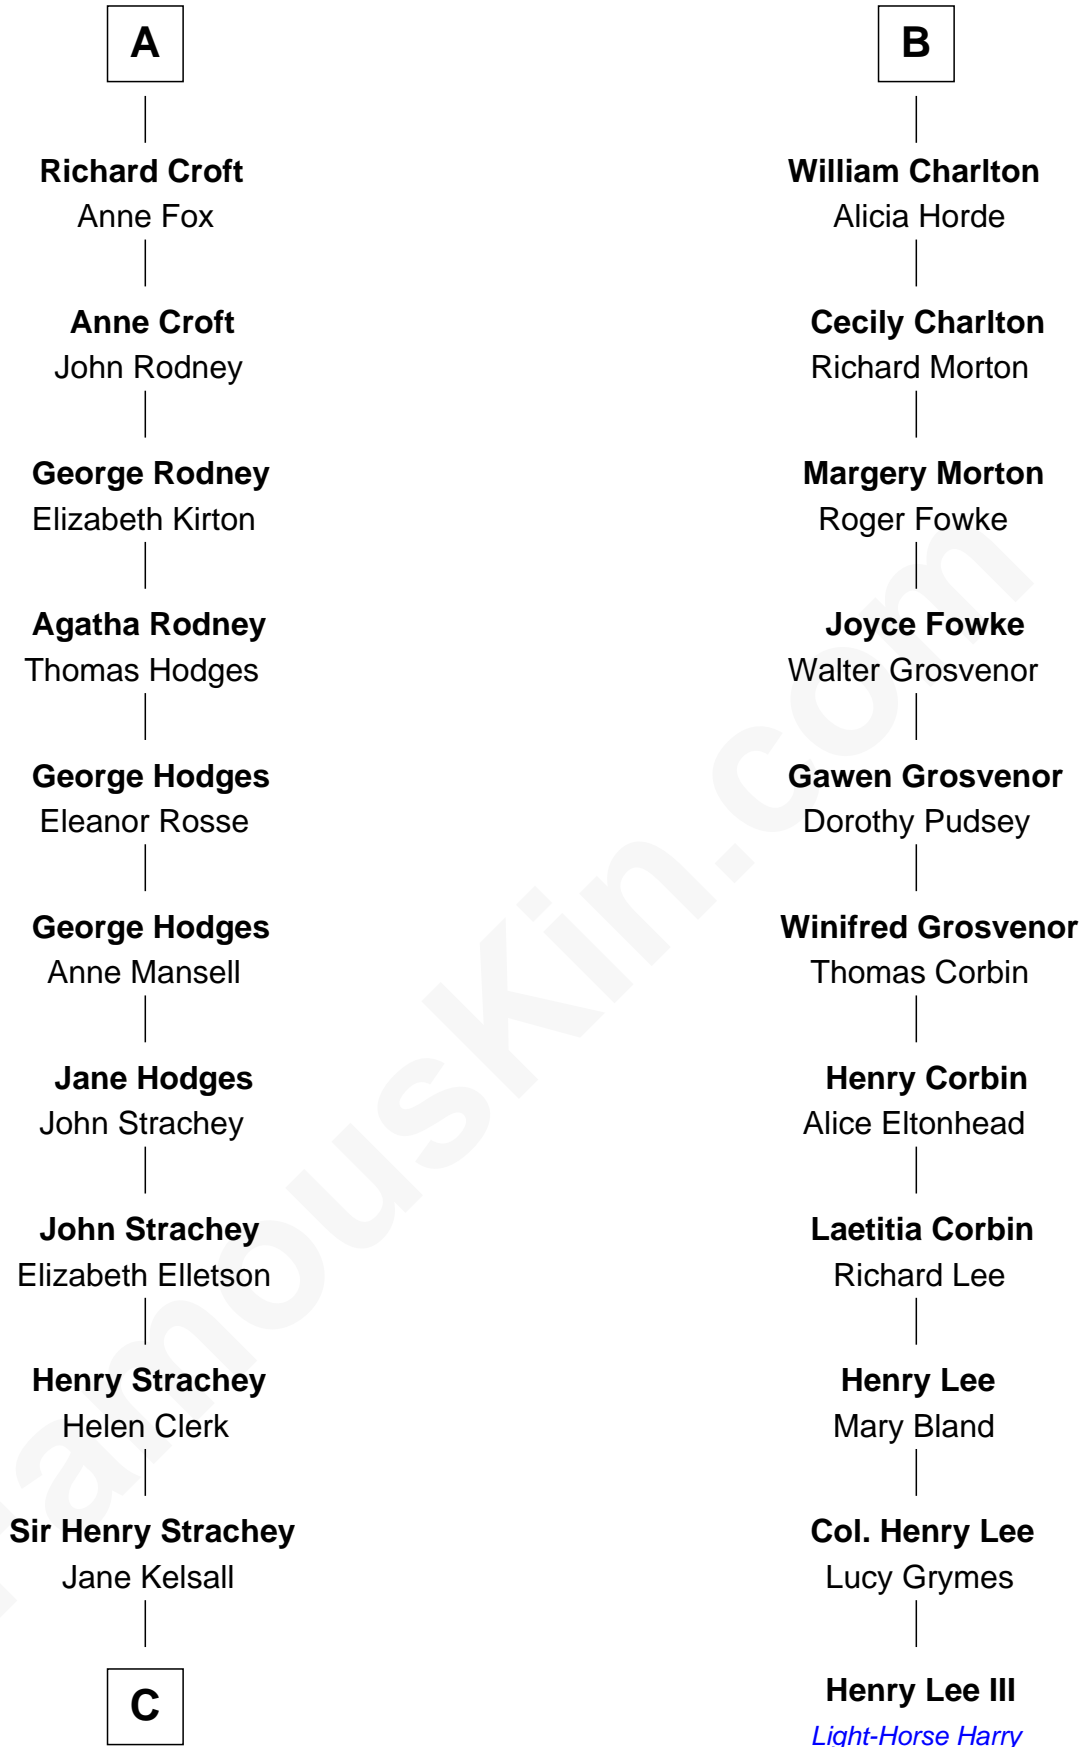

## Relationship Chart of

### Lytton Strachey

Author and Co-Founder of Bloomsbury Group

17th cousin 2 times removed of

### Henry Lee III

9th Governor of Virginia

**Sir Roger de Somery**

Nichole d'Aubenev

**C**

—  
**Edward Strachey**  
Julia Woodburn Kirkpatrick

—  
**Sir Richard Strachey**  
Jane Maria Grant

—  
**Lytton Strachey**  
*British Author*