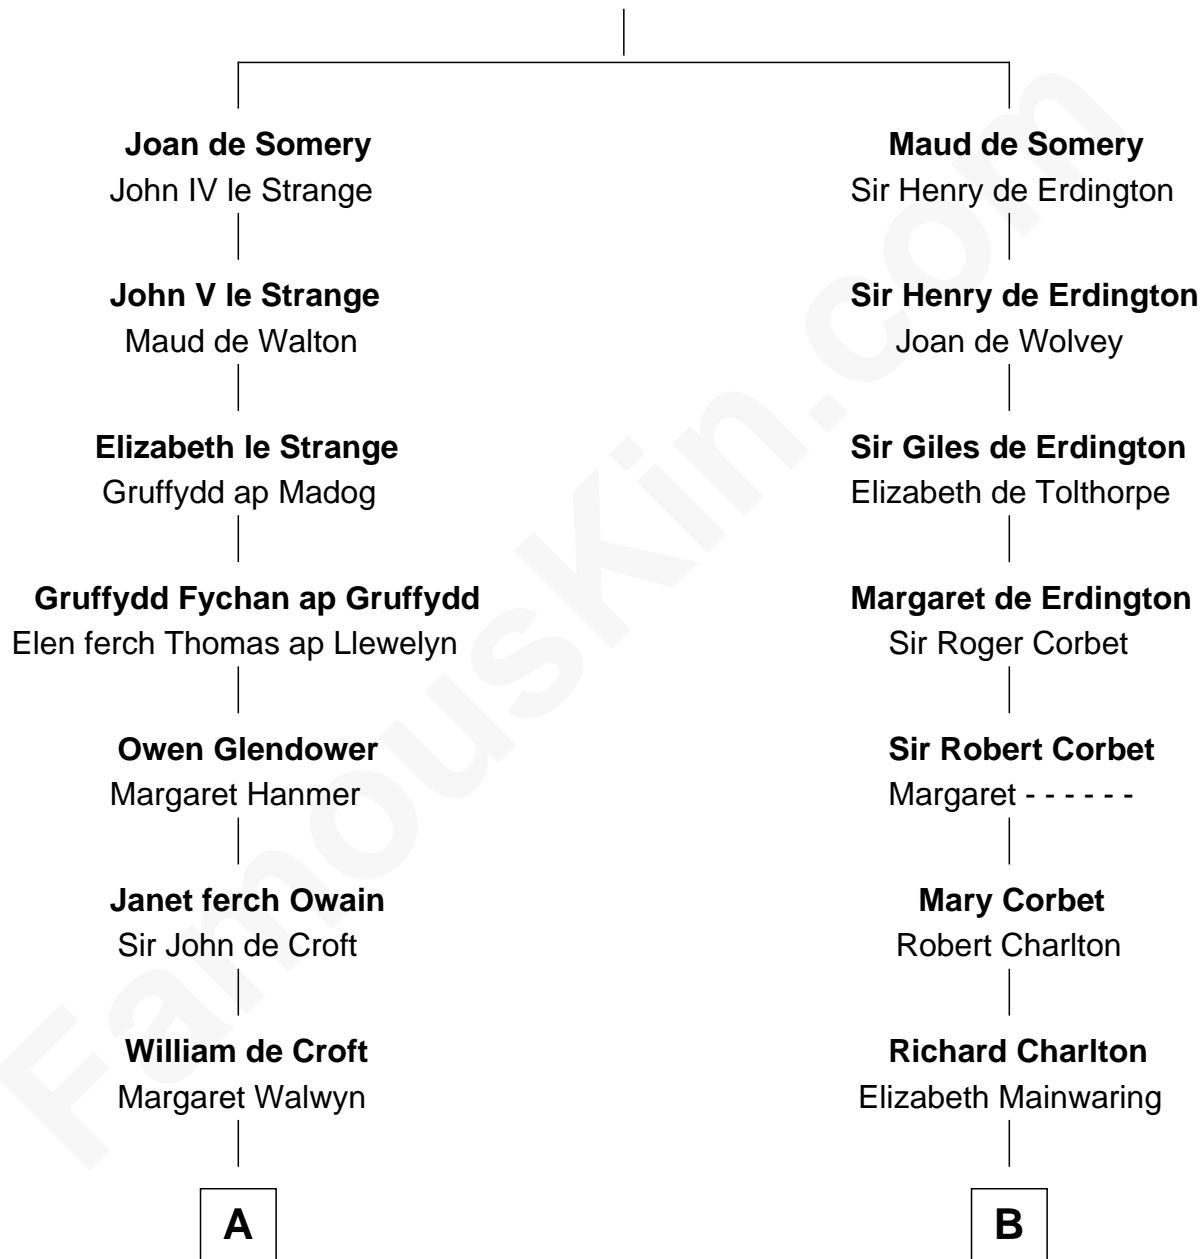

## Relationship Chart of

### Lytton Strachey

Author and Co-Founder of Bloomsbury Group

17th cousin 2 times removed of

### Henry Lee III

9th Governor of Virginia

**Sir Roger de Somery**

Nichole d'Aubenev

**C**

—  
**Edward Strachey**  
Julia Woodburn Kirkpatrick

—  
**Sir Richard Strachey**  
Jane Maria Grant

—  
**Lytton Strachey**  
*British Author*