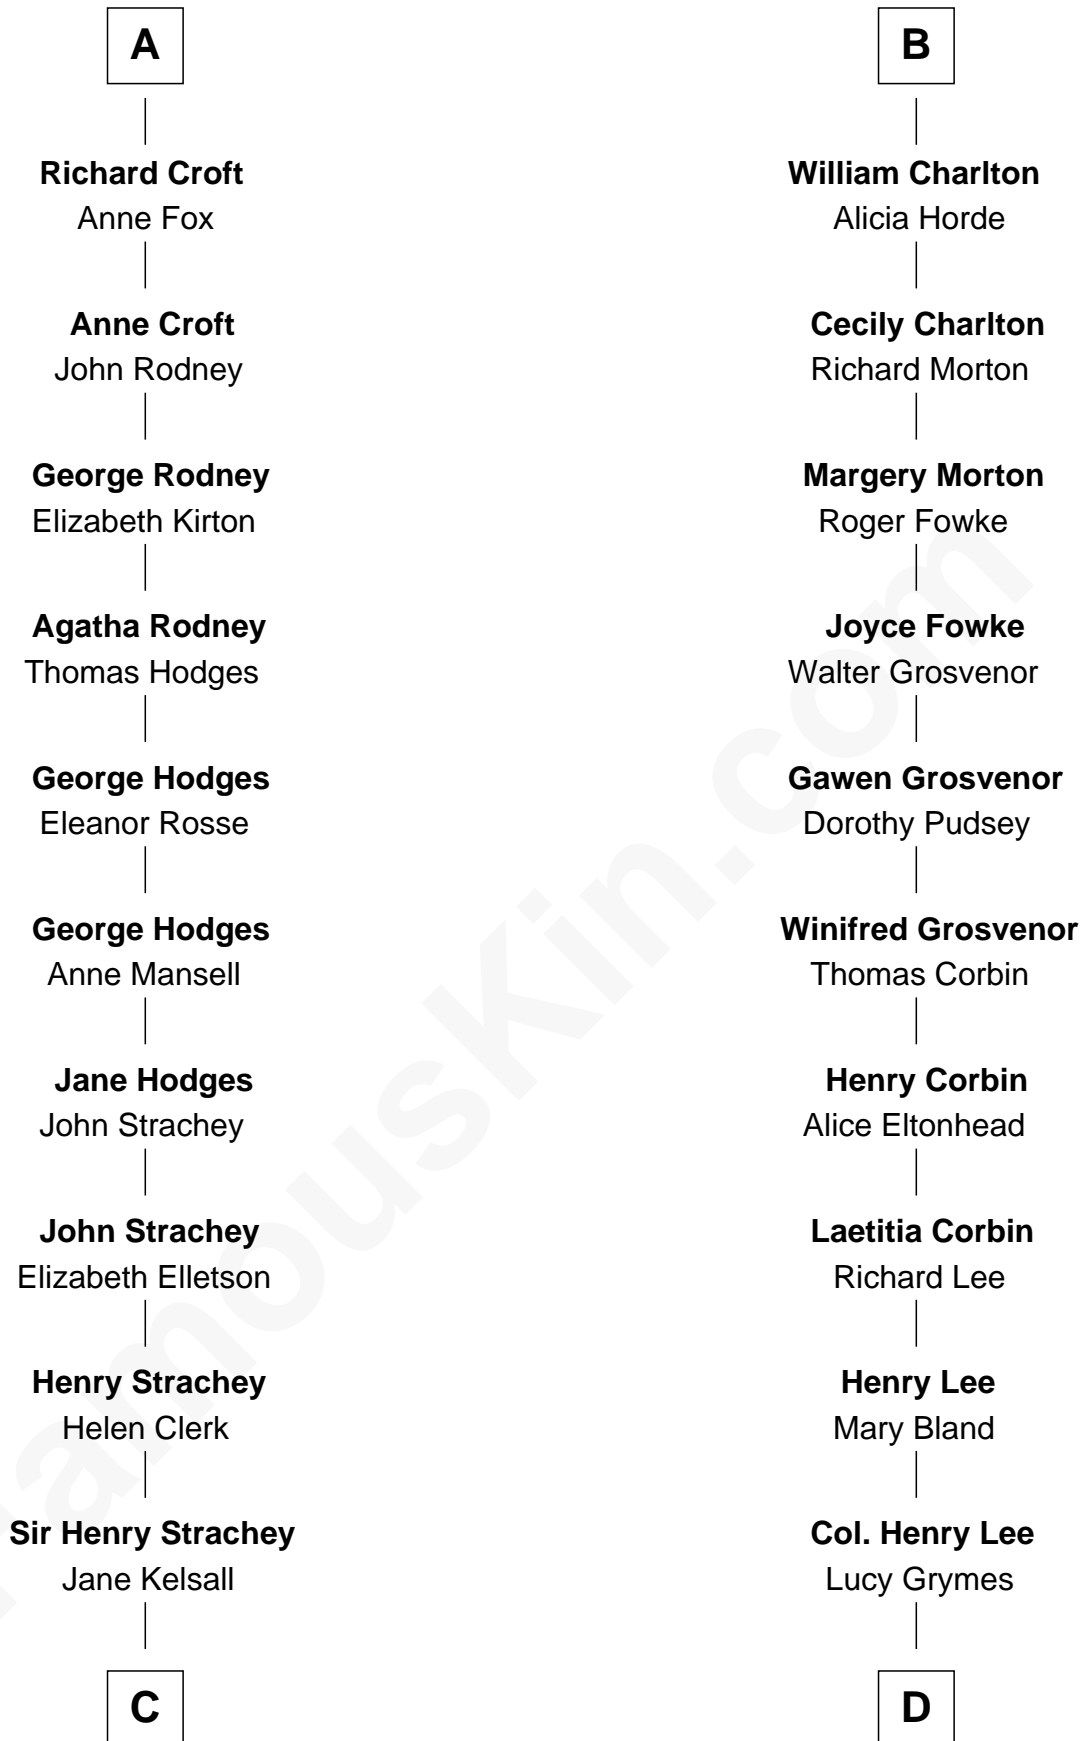

## Relationship Chart of

### General Robert E. Lee

*Confederate Army - U.S. Civil War*

**Sir Roger de Somery**

Nichole d'Aubenev

**C**

**Edward Strachey**  
Julia Woodburn Kirkpatrick

**Sir Richard Strachey**  
Jane Maria Grant

**Lytton Strachey**  
*British Author*