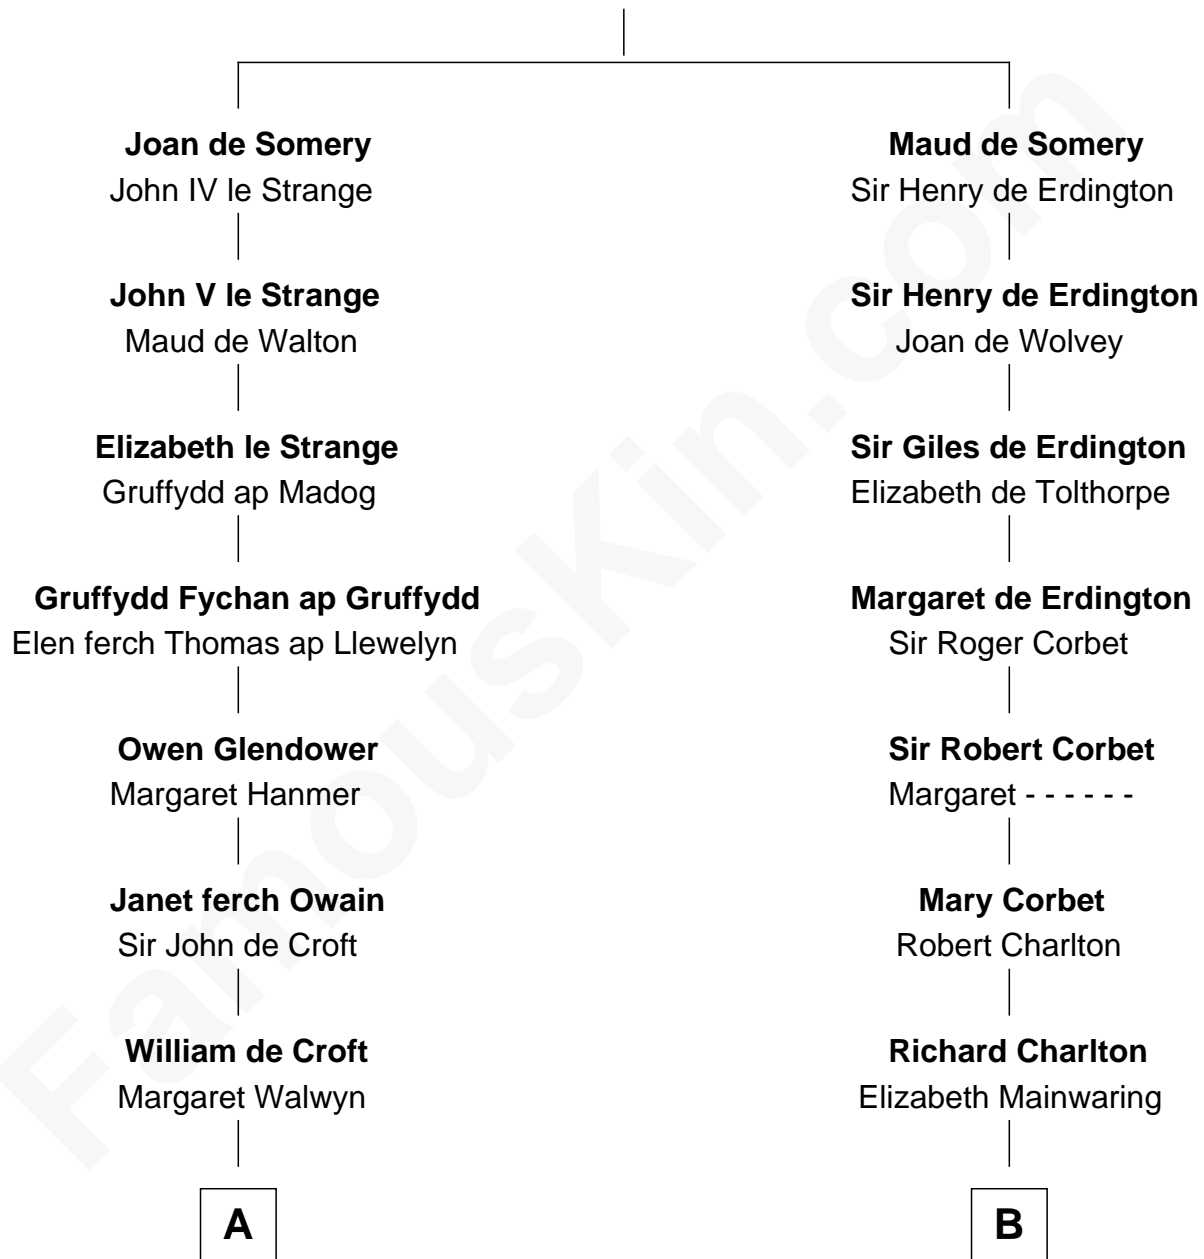

## Relationship Chart of

### Lytton Strachey

*Author and Co-Founder of Bloomsbury Group*

18th cousin 1 time removed of

### General Robert E. Lee

*Confederate Army - U.S. Civil War*

**Sir Roger de Somery**

Nichole d'Aubenev

**C**

**Edward Strachey**  
Julia Woodburn Kirkpatrick

**Sir Richard Strachey**  
Jane Maria Grant

**Lytton Strachey**  
*British Author*