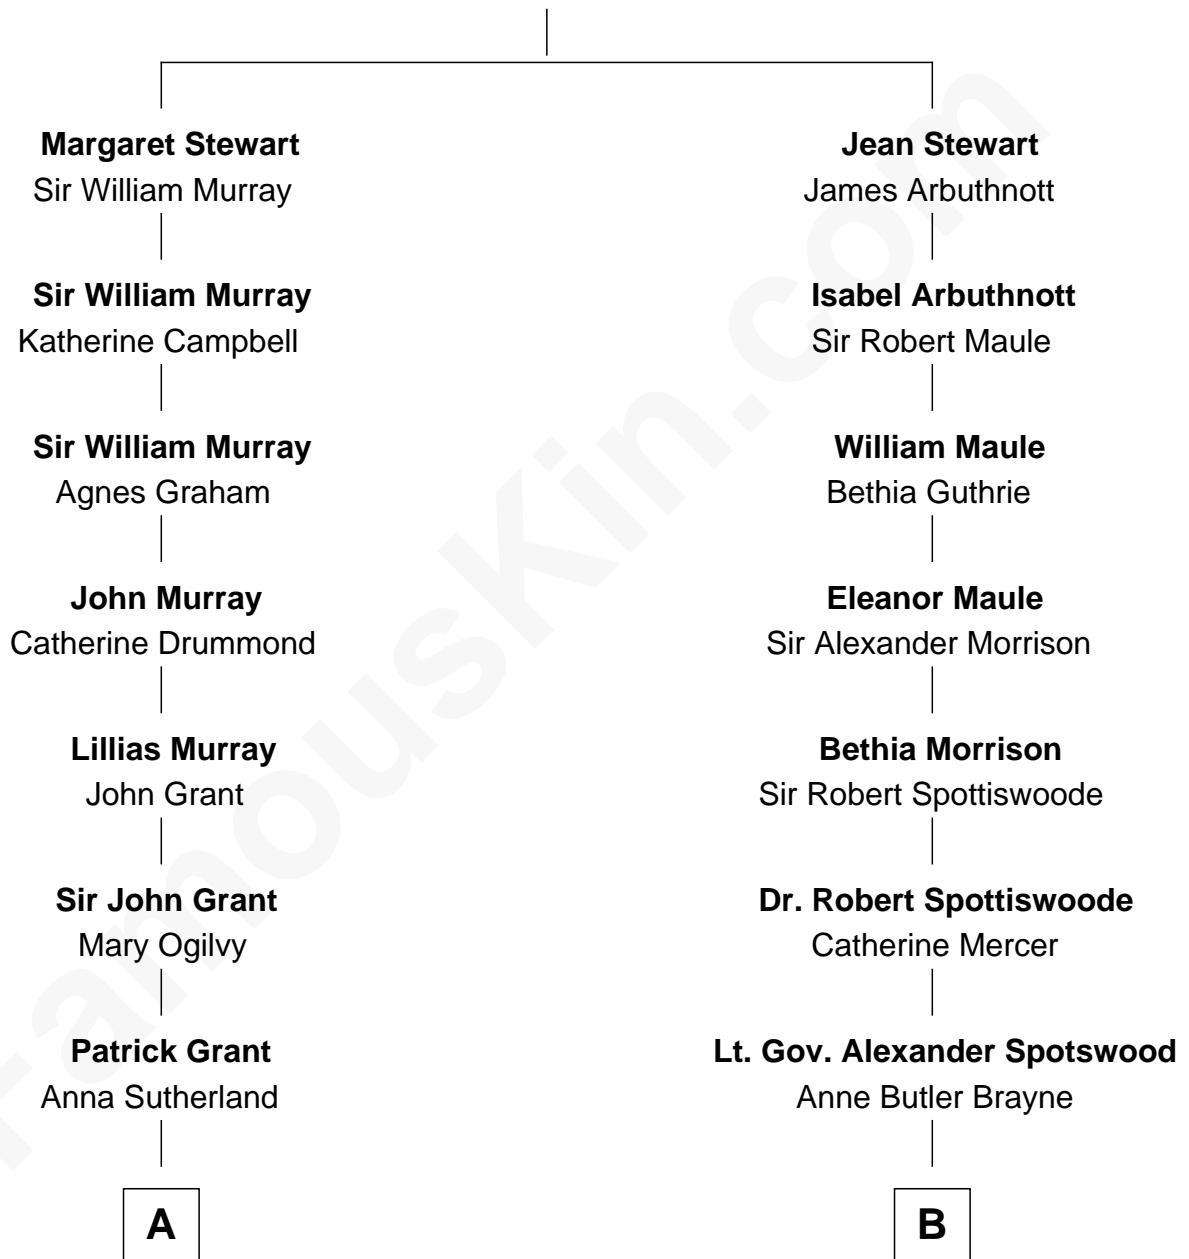

## Relationship Chart of

### Lytton Strachey

Author and Co-Founder of Bloomsbury Group

10th cousin 3 times removed of

### General Robert E. Lee

Confederate Army - U.S. Civil War

**Eleanor Sinclair**

John Stewart

**A**

**Mary Grant**  
Patrick Grant

**James Grant**  
Jean Gordon

**William Grant**  
Elizabeth Raper