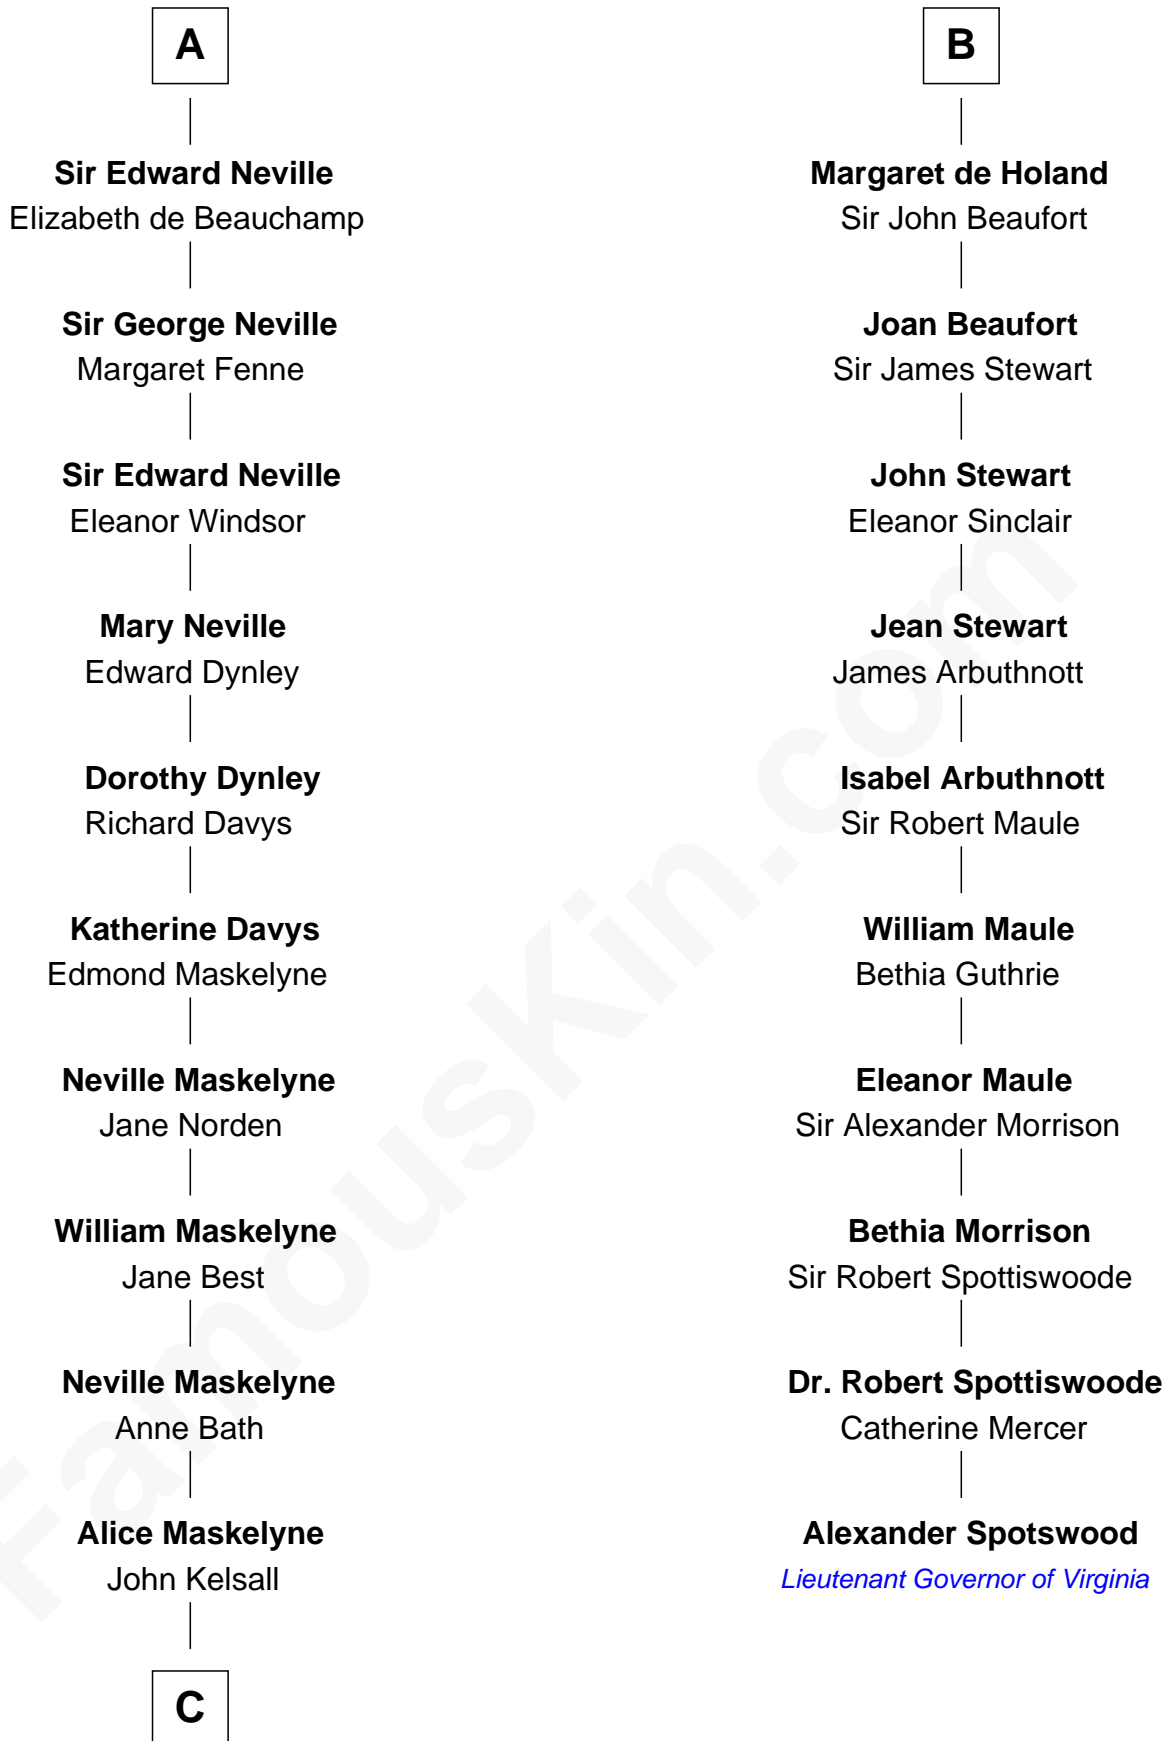

FamousKin.com

Relationship Chart of Lytton Strachey

Author and Co-Founder of Bloomsbury Group

16th cousin 4 times removed of

Alexander Spotswood

Lieutenant Governor of Virginia

C

—
Jane Kelsall

Sir Henry Strachey

—
Edward Strachey

Julia Woodburn Kirkpatrick

—
Sir Richard Strachey

Jane Maria Grant

—
Lytton Strachey

British Author

FamousKin.com