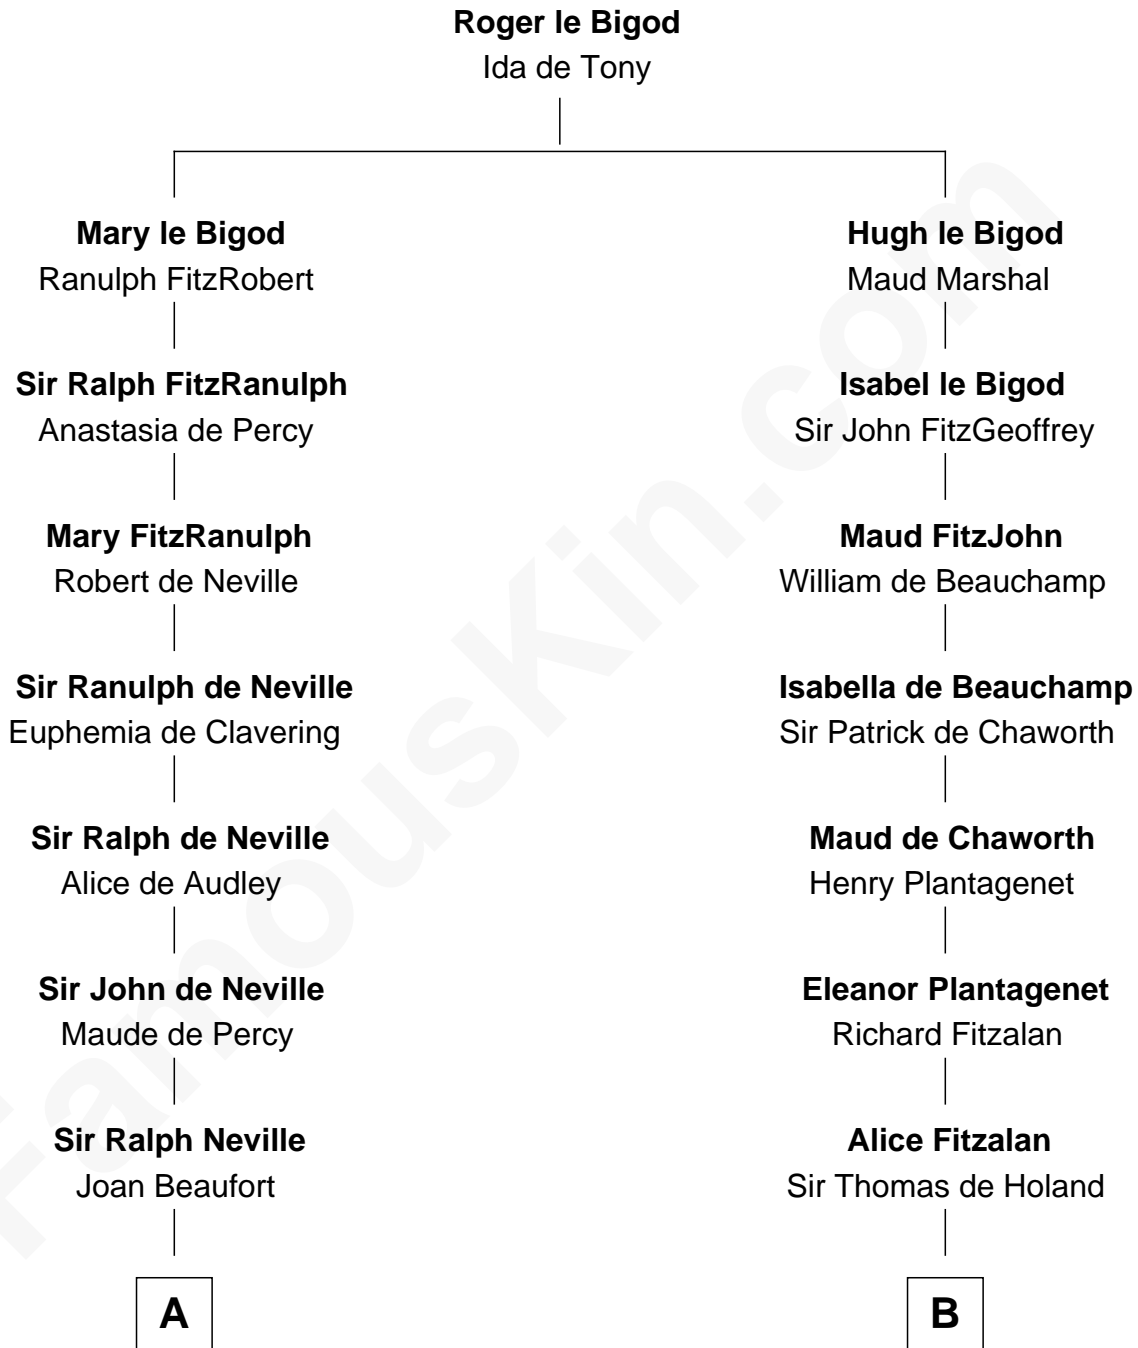

FamousKin.com

Relationship Chart of Lytton Strachey

Author and Co-Founder of Bloomsbury Group

16th cousin 4 times removed of

Alexander Spotswood

Lieutenant Governor of Virginia

C

—
Jane Kelsall

Sir Henry Strachey

—
Edward Strachey

Julia Woodburn Kirkpatrick

—
Sir Richard Strachey

Jane Maria Grant

—
Lytton Strachey

British Author

FamousKin.com