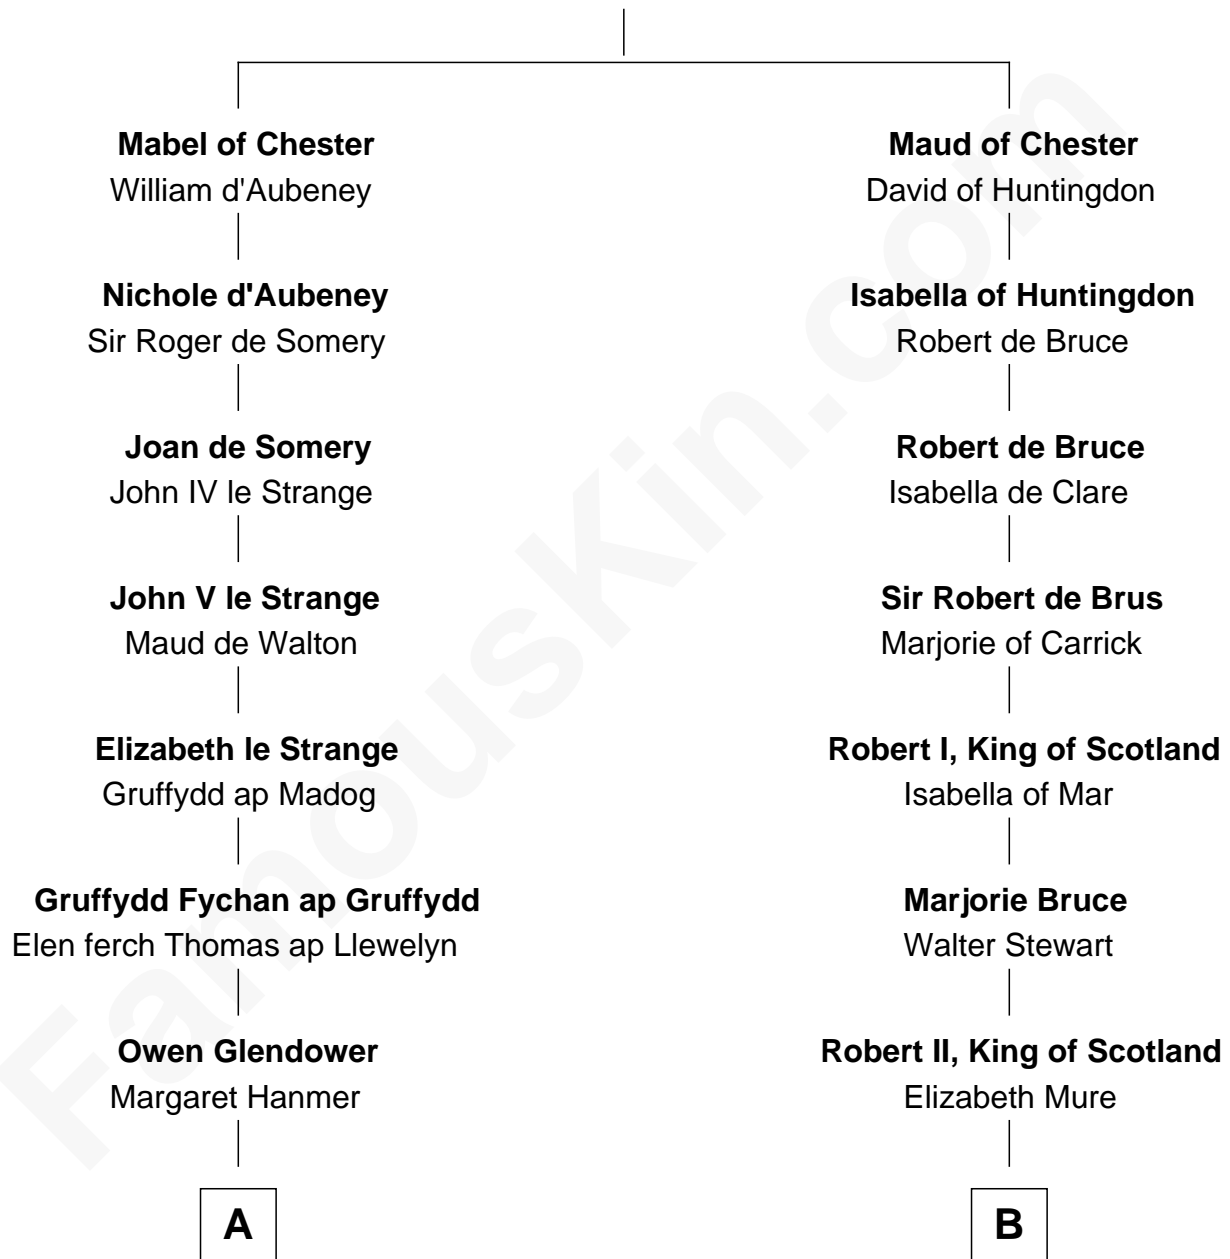

FamousKin.com

Relationship Chart of Lytton Strachey

Author and Co-Founder of Bloomsbury Group

17th cousin 4 times removed of

Alexander Spotswood

Lieutenant Governor of Virginia

Bertrade de Montfort

Hugh de Kevelioc

C

Henry Strachey

Helen Clerk

Sir Henry Strachey

Jane Kelsall

Edward Strachey

Julia Woodburn Kirkpatrick

Sir Richard Strachey