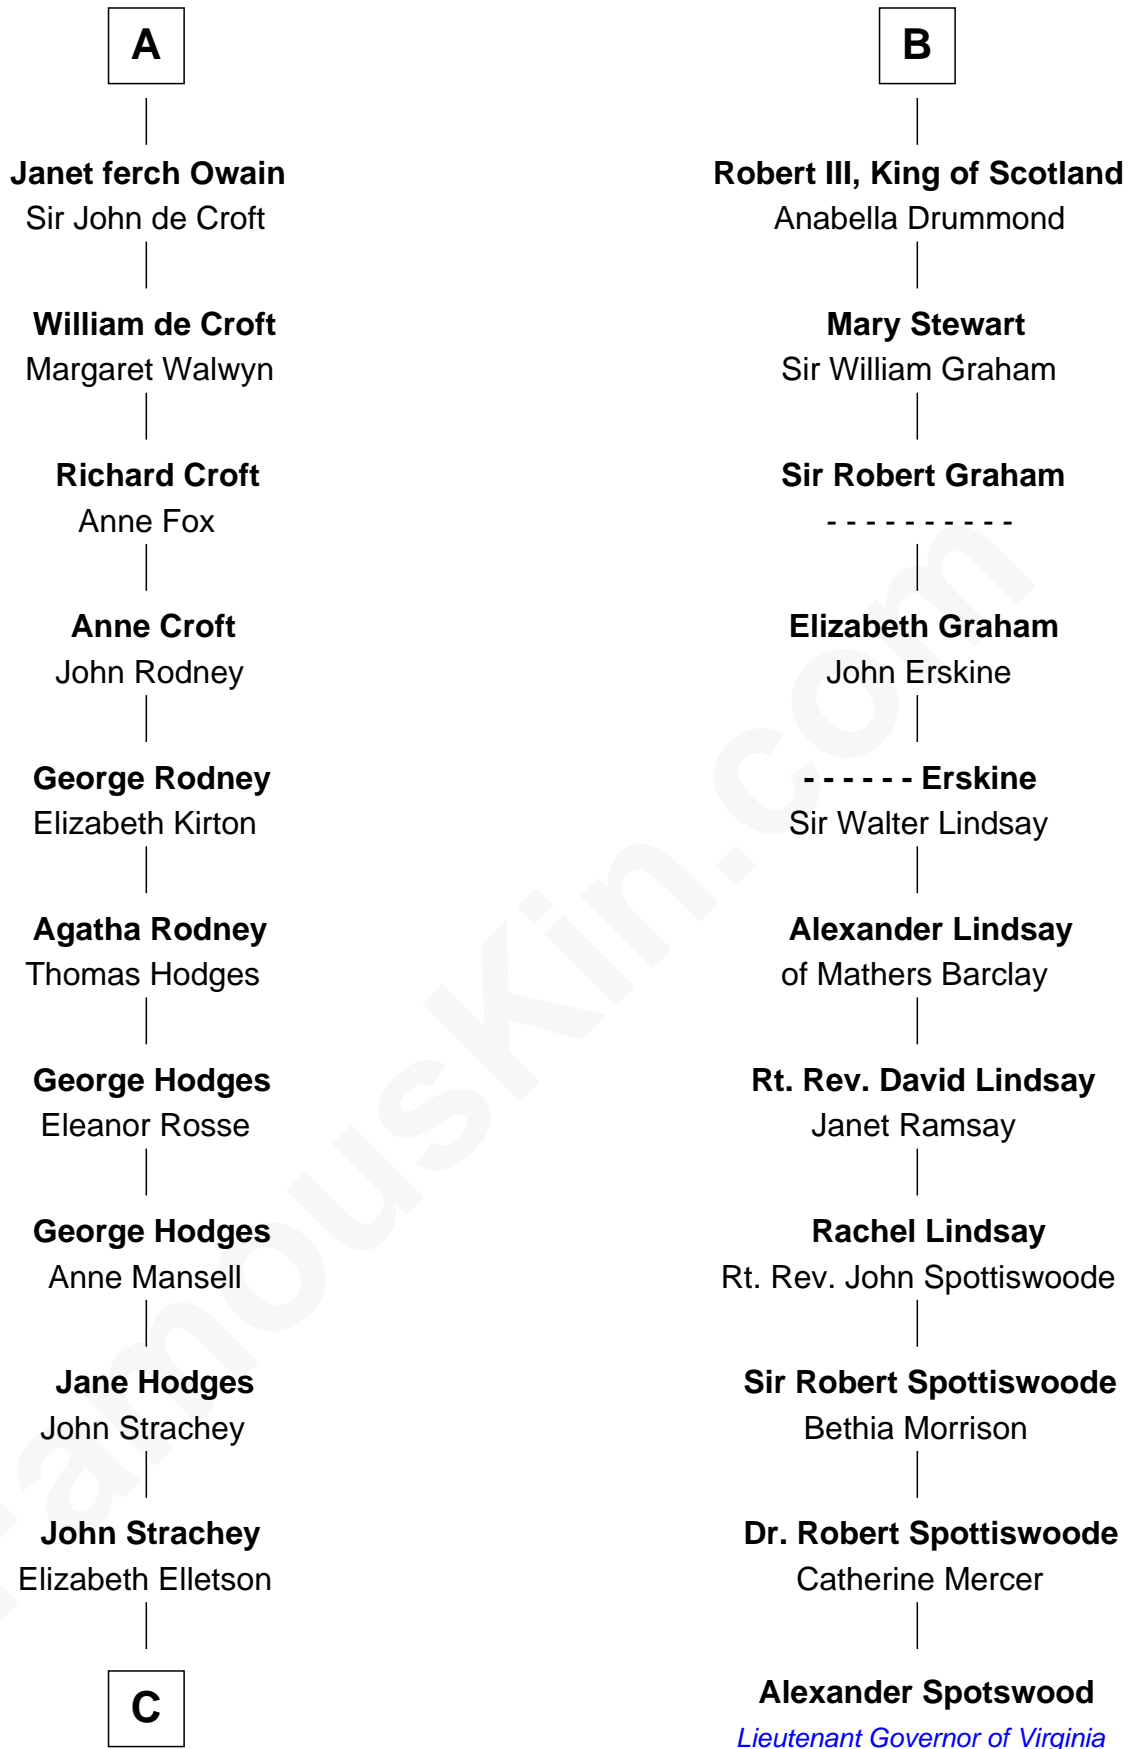

FamousKin.com

Relationship Chart of Lytton Strachey

Author and Co-Founder of Bloomsbury Group

17th cousin 4 times removed of

Alexander Spotswood

Lieutenant Governor of Virginia

Bertrade de Montfort

Hugh de Kevelioc