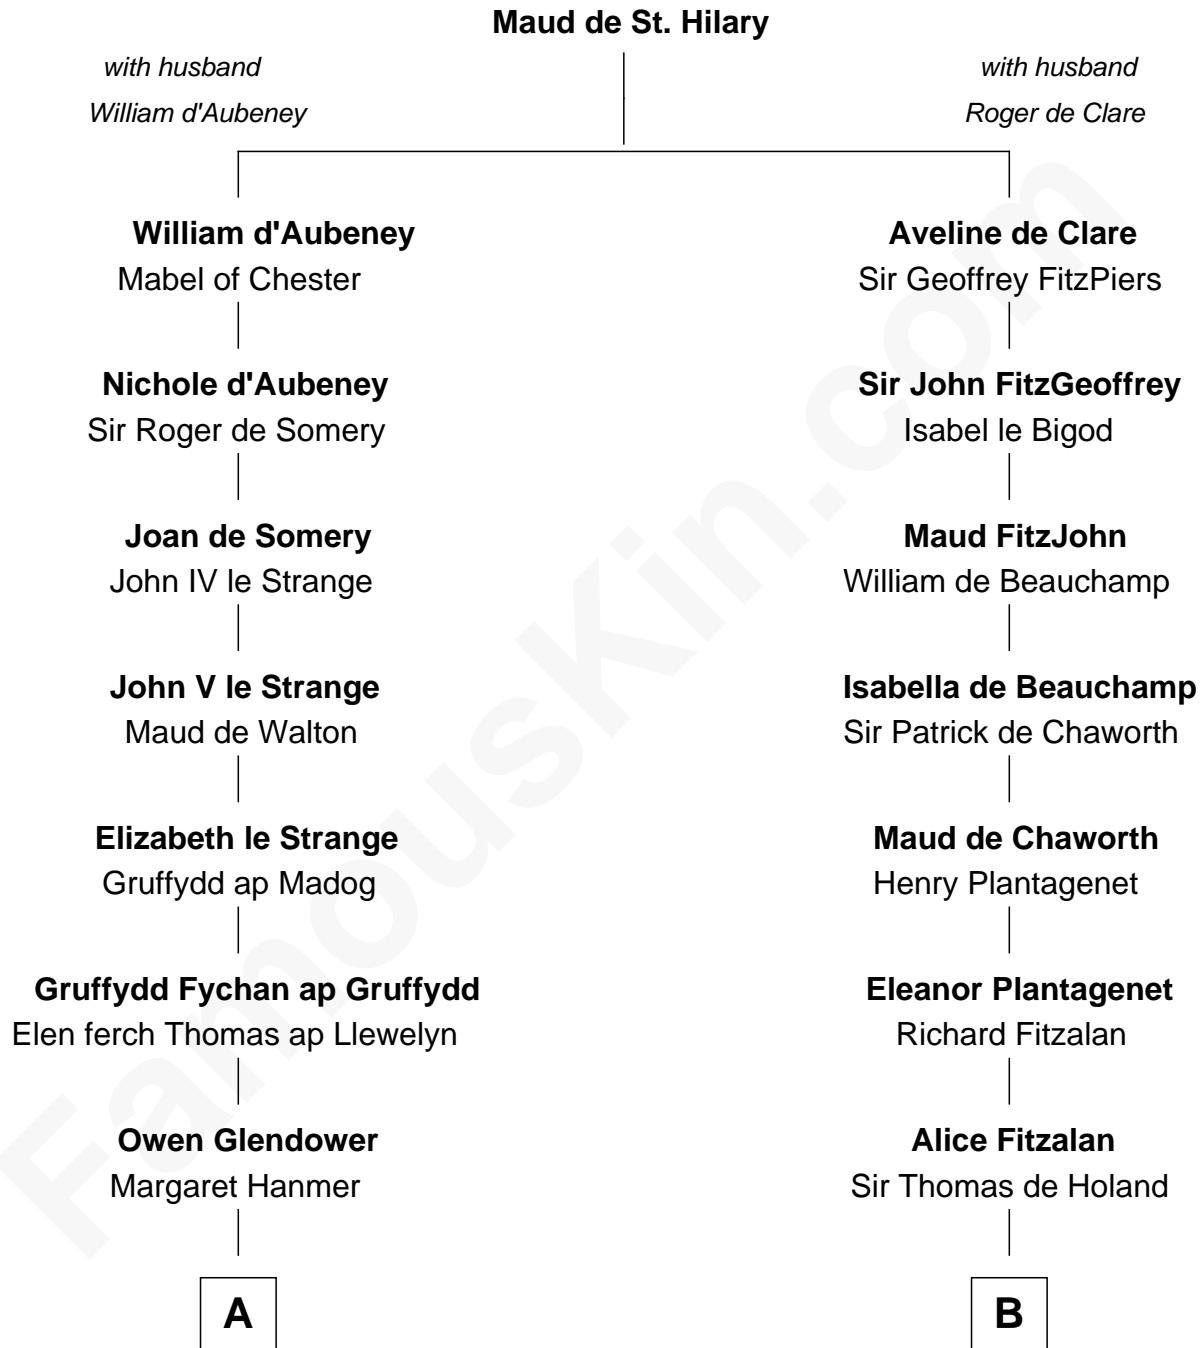

FamousKin.com

Relationship Chart of Lytton Strachey

Author and Co-Founder of Bloomsbury Group

16th cousin 5 times removed of

Alexander Spotswood

Lieutenant Governor of Virginia

C

Henry Strachey

Helen Clerk

Sir Henry Strachey

Jane Kelsall

Edward Strachey

Julia Woodburn Kirkpatrick

Sir Richard Strachey

Jane Maria Grant

Lytton Strachey