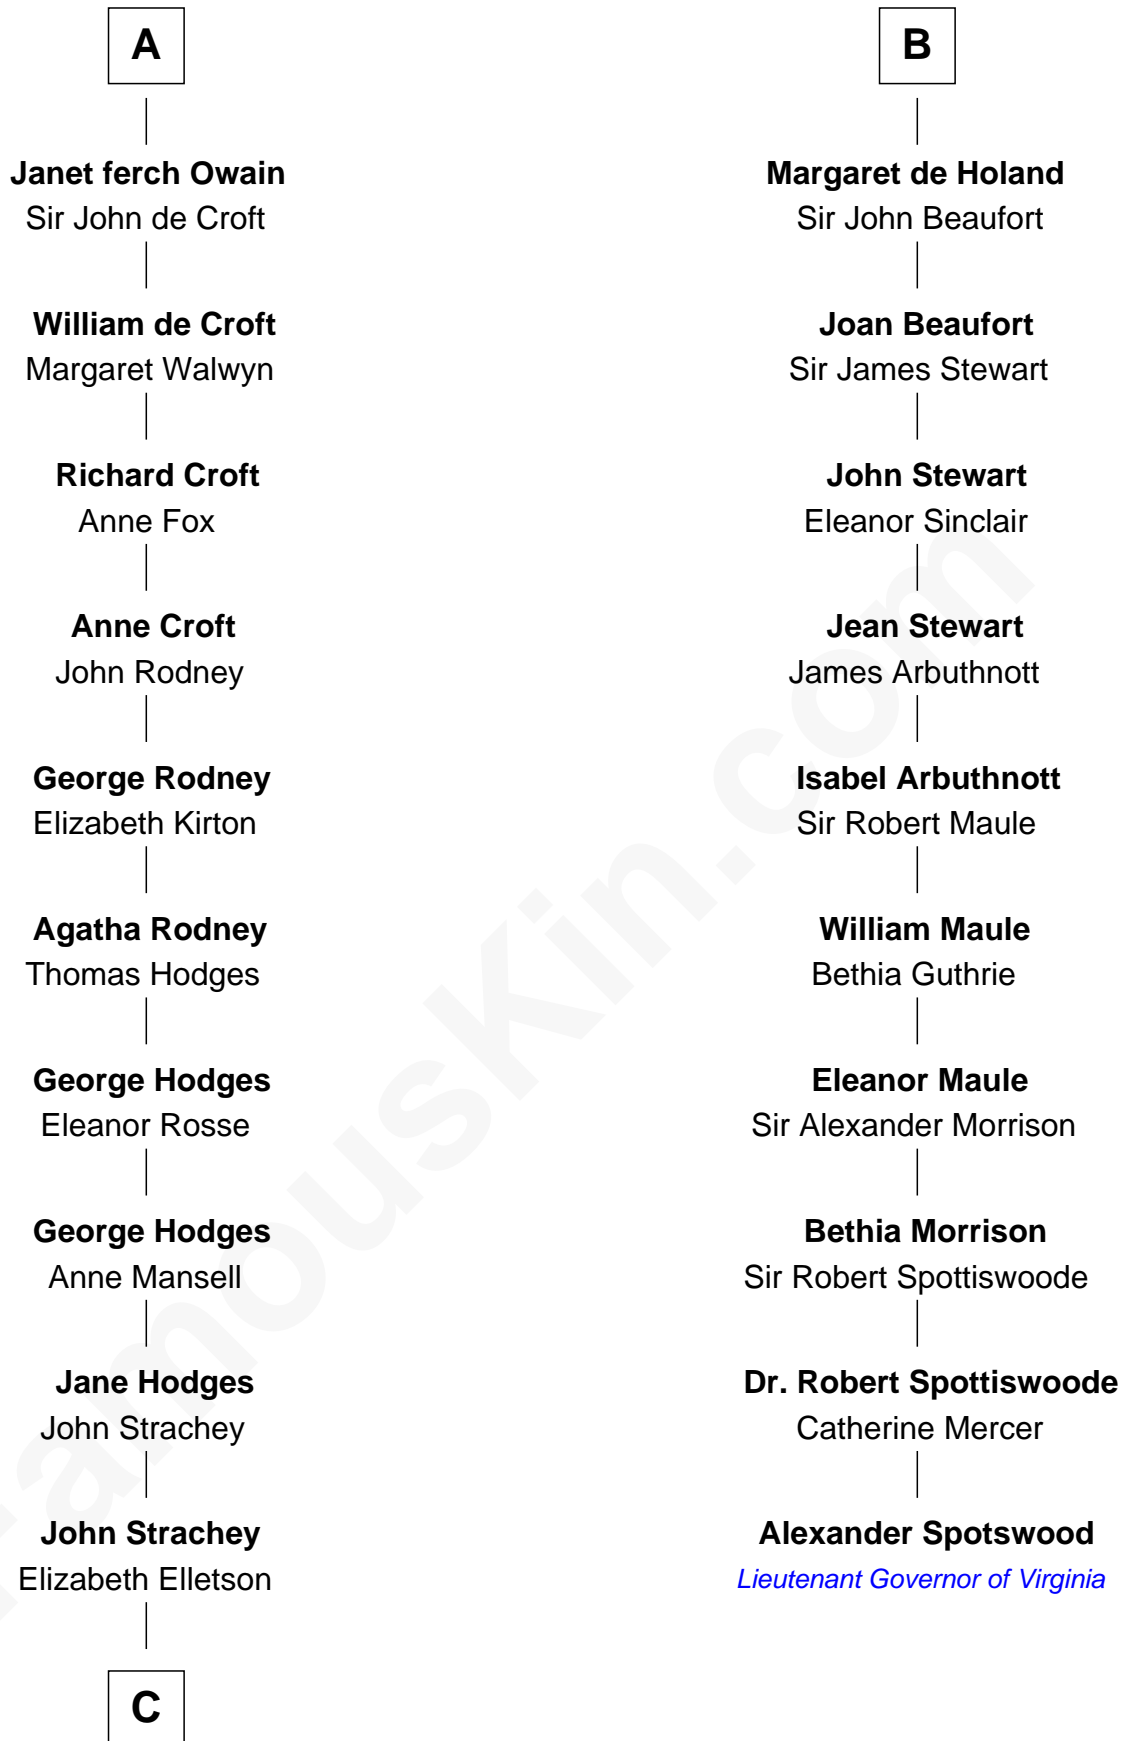

FamousKin.com

Relationship Chart of Lytton Strachey

Author and Co-Founder of Bloomsbury Group

16th cousin 5 times removed of

Alexander Spotswood

Lieutenant Governor of Virginia

C

Henry Strachey

Helen Clerk

Sir Henry Strachey

Jane Kelsall

Edward Strachey

Julia Woodburn Kirkpatrick

Sir Richard Strachey

Jane Maria Grant

Lytton Strachey