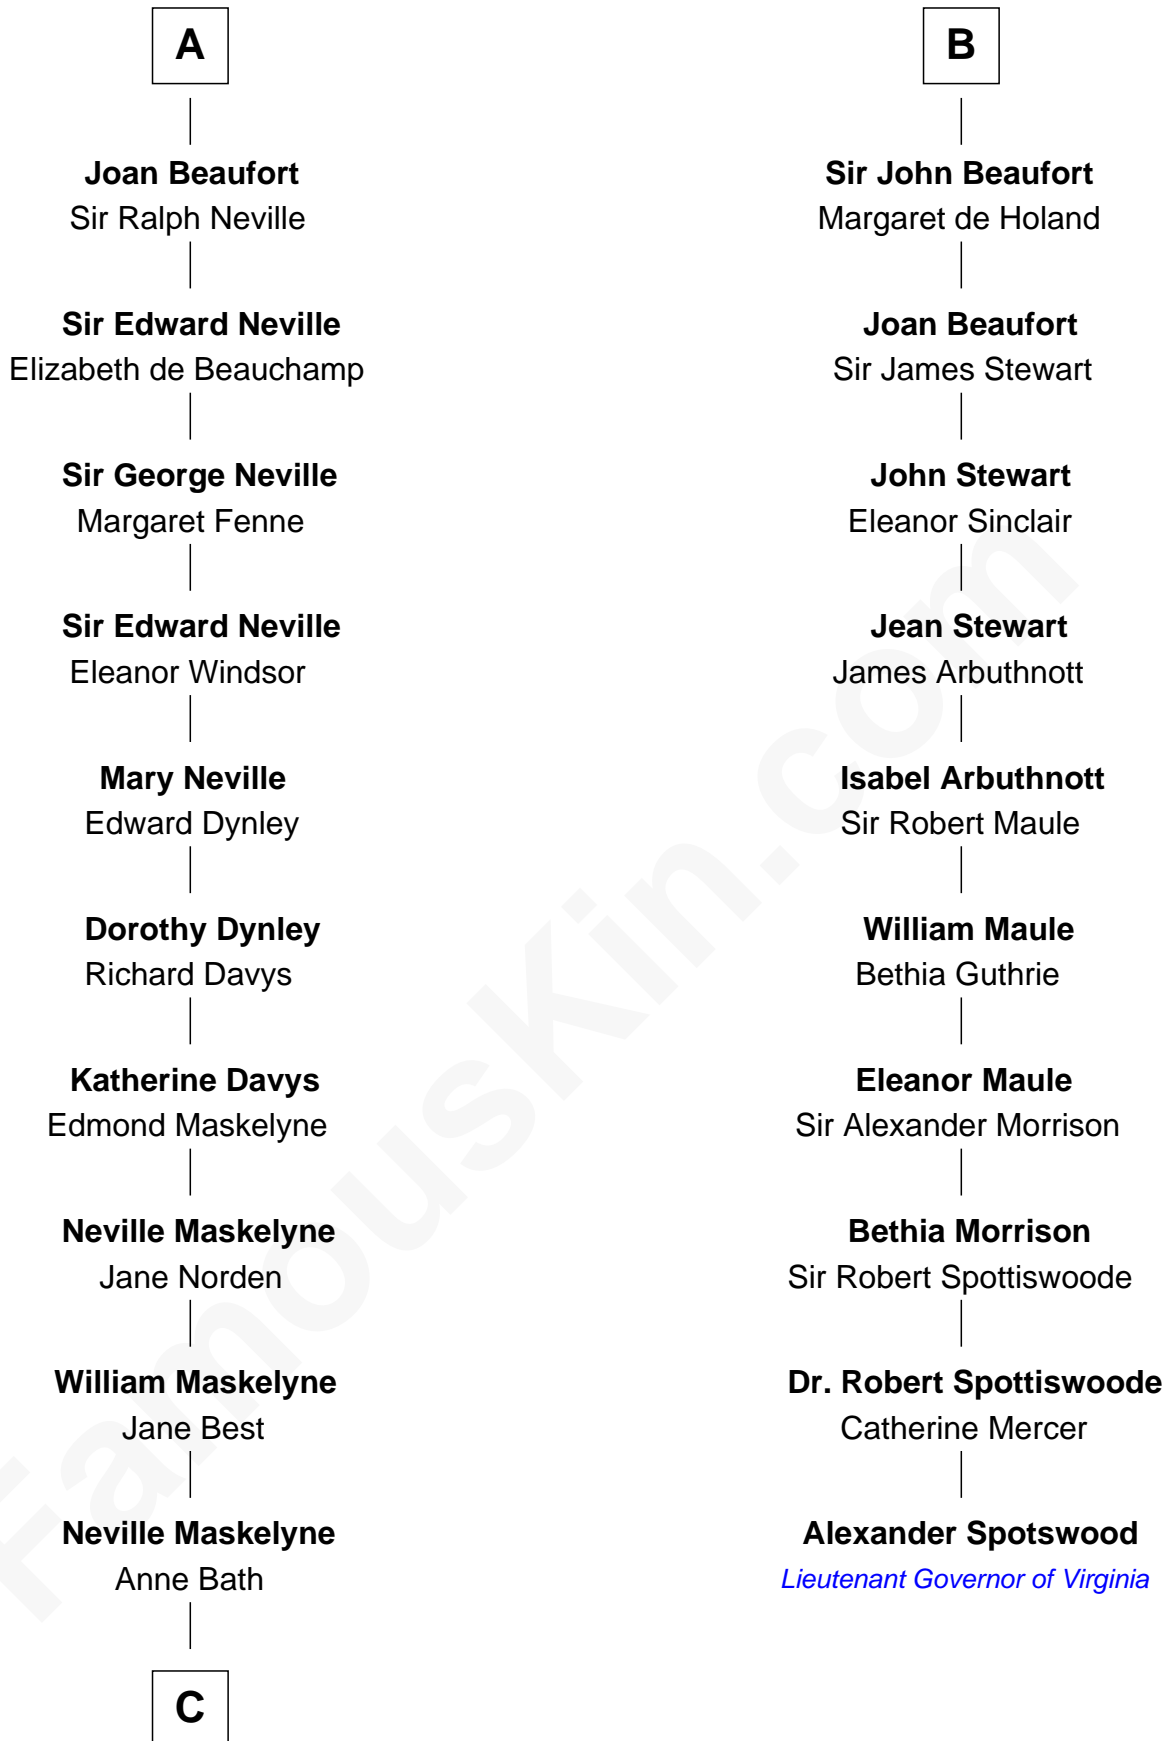

FamousKin.com

Relationship Chart of

Lytton Strachey

Author and Co-Founder of Bloomsbury Group

16th cousin 5 times removed of

Alexander Spotswood

Lieutenant Governor of Virginia

Alfonso II, King of Aragon

Sancha of Castile

C

—
Alice Maskelyne

John Kelsall

—
Jane Kelsall

Sir Henry Strachey

—
Edward Strachey

Julia Woodburn Kirkpatrick