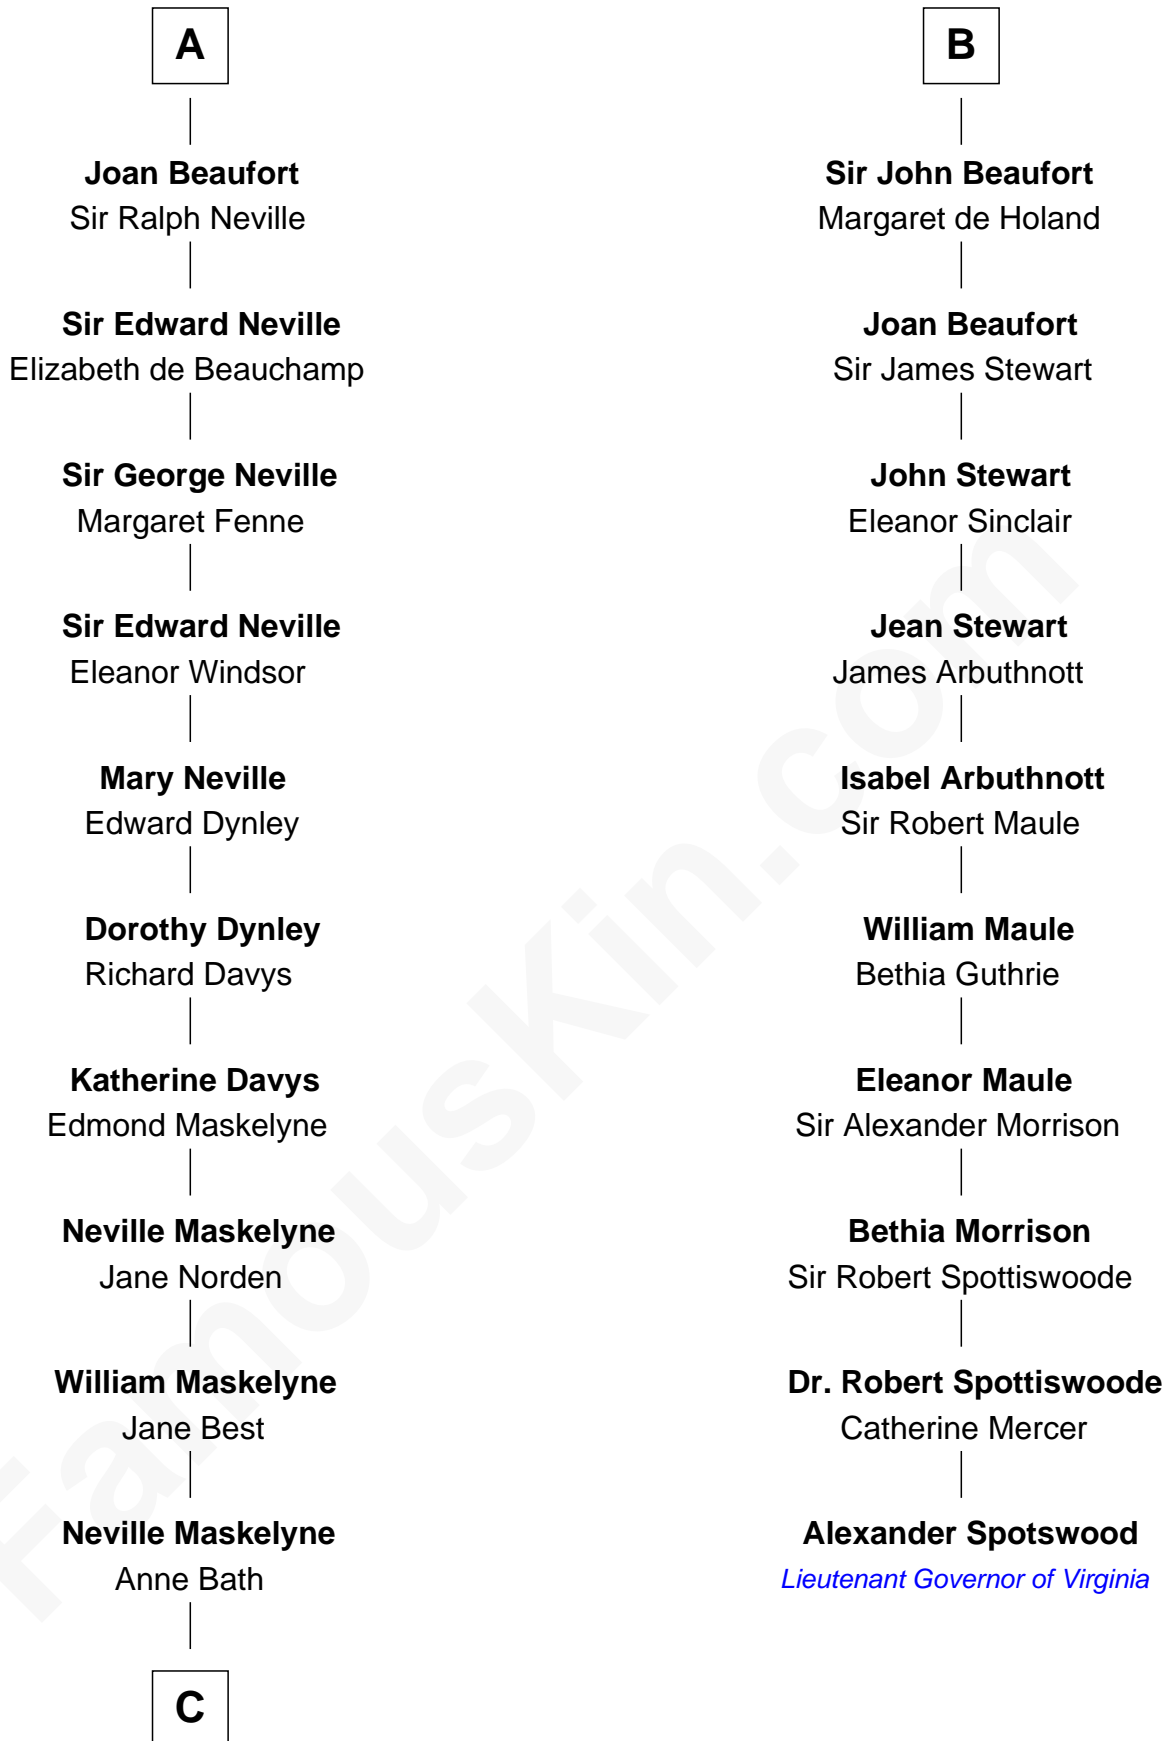

## Relationship Chart of

### Alexander Spotswood

*Lieutenant Governor of Virginia*

**William VIII de Montpellier**

Eudoxia Comnenus

**C**

—  
**Alice Maskelyne**

John Kelsall

—  
**Jane Kelsall**

Sir Henry Strachey

—  
**Edward Strachey**

Julia Woodburn Kirkpatrick

—  
**Sir Richard Strachey**

Jane Maria Grant

—  
**Lytton Strachey**

*British Author*

FamousKin.com