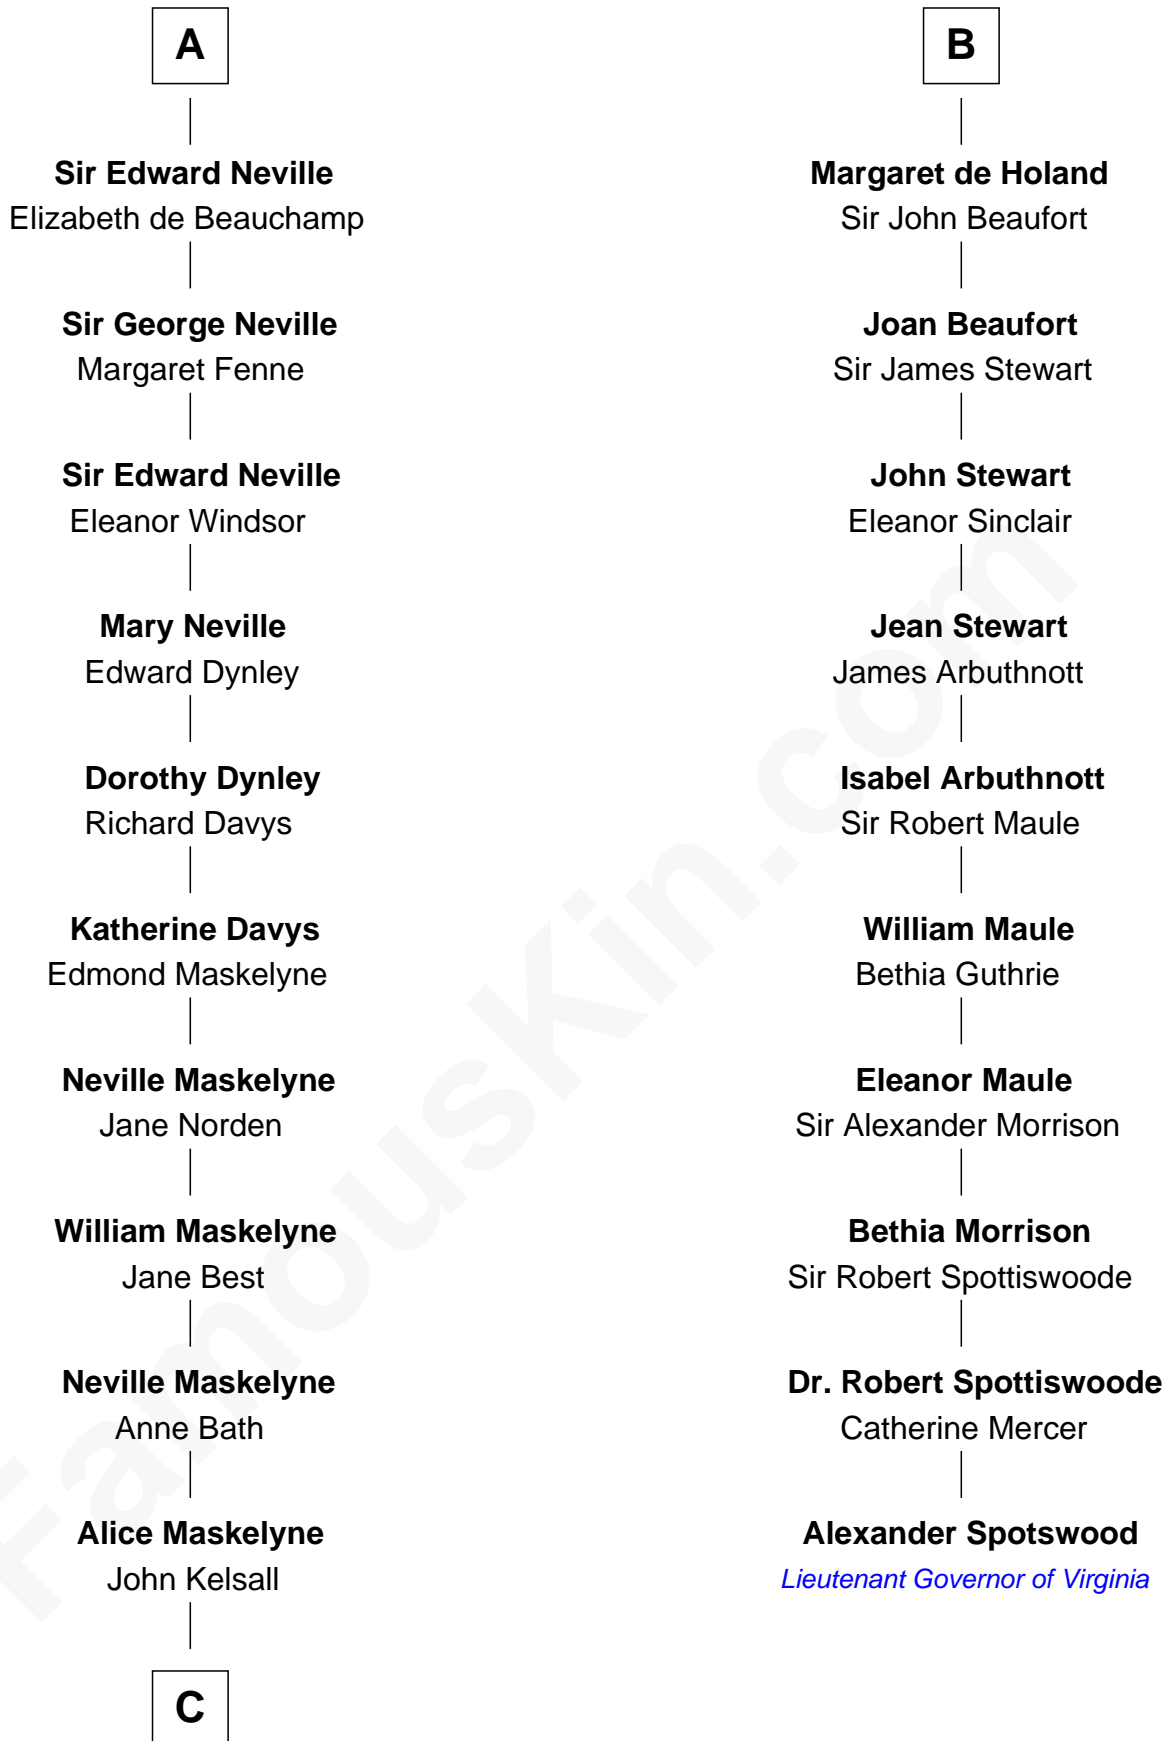

FamousKin.com

Relationship Chart of

Lytton Strachey

Author and Co-Founder of Bloomsbury Group

16th cousin 4 times removed of

Alexander Spotswood

Lieutenant Governor of Virginia

Alan of Galloway

Helen de l'Isle

C

—
Jane Kelsall

Sir Henry Strachey

—
Edward Strachey

Julia Woodburn Kirkpatrick

—
Sir Richard Strachey

Jane Maria Grant