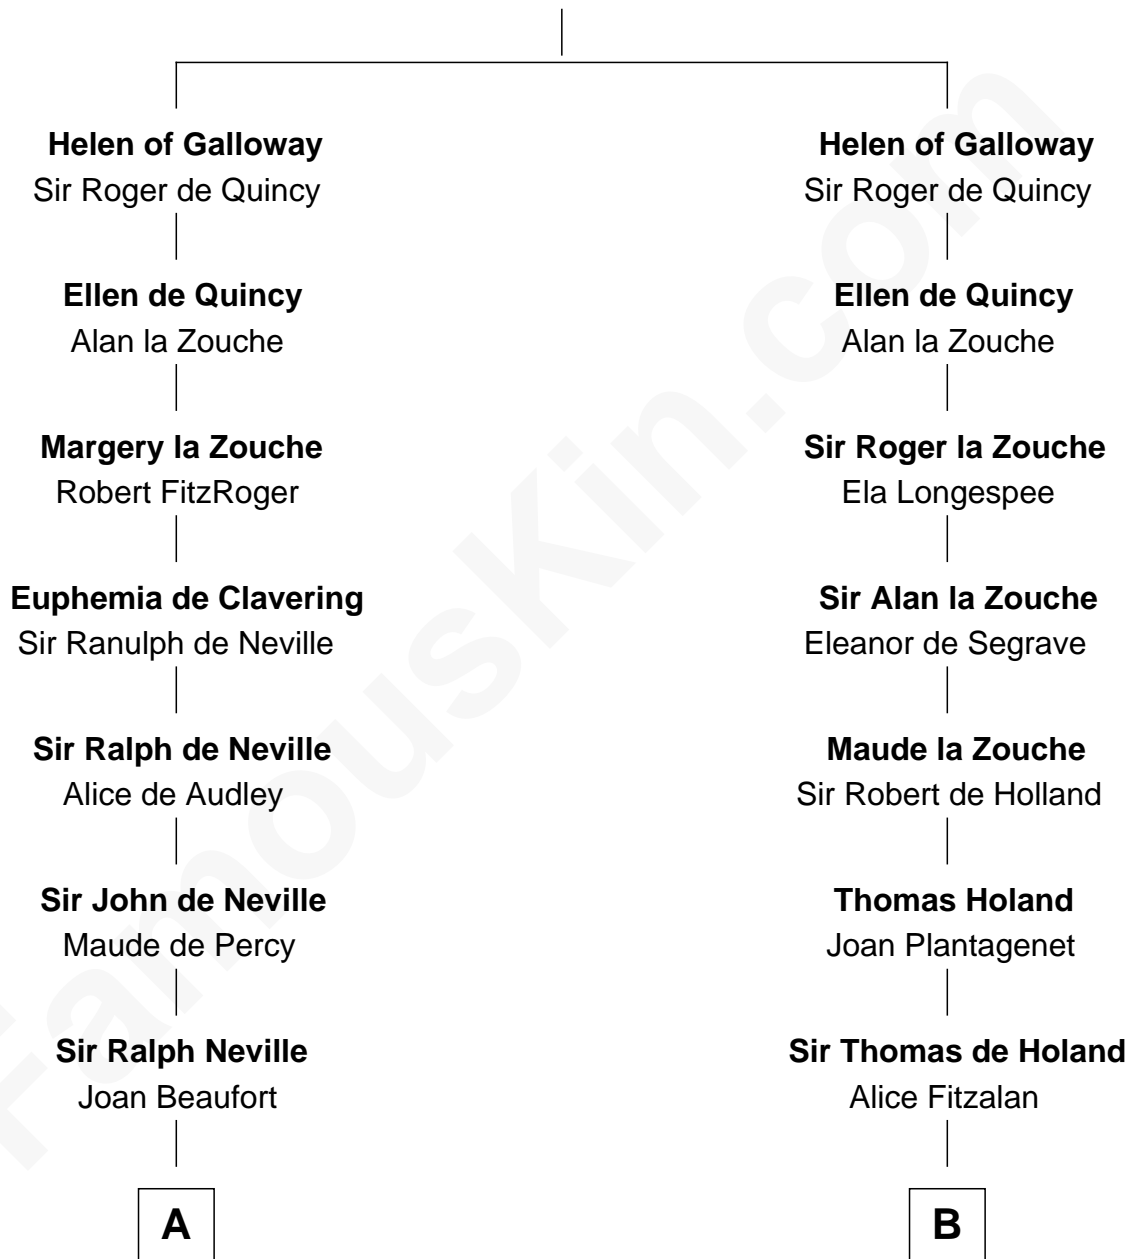

FamousKin.com

Relationship Chart of

Lytton Strachey

Author and Co-Founder of Bloomsbury Group

16th cousin 4 times removed of

Alexander Spotswood

Lieutenant Governor of Virginia

Alan of Galloway

Helen de l'Isle

C

—
Jane Kelsall

Sir Henry Strachey

—
Edward Strachey

Julia Woodburn Kirkpatrick

—
Sir Richard Strachey

Jane Maria Grant