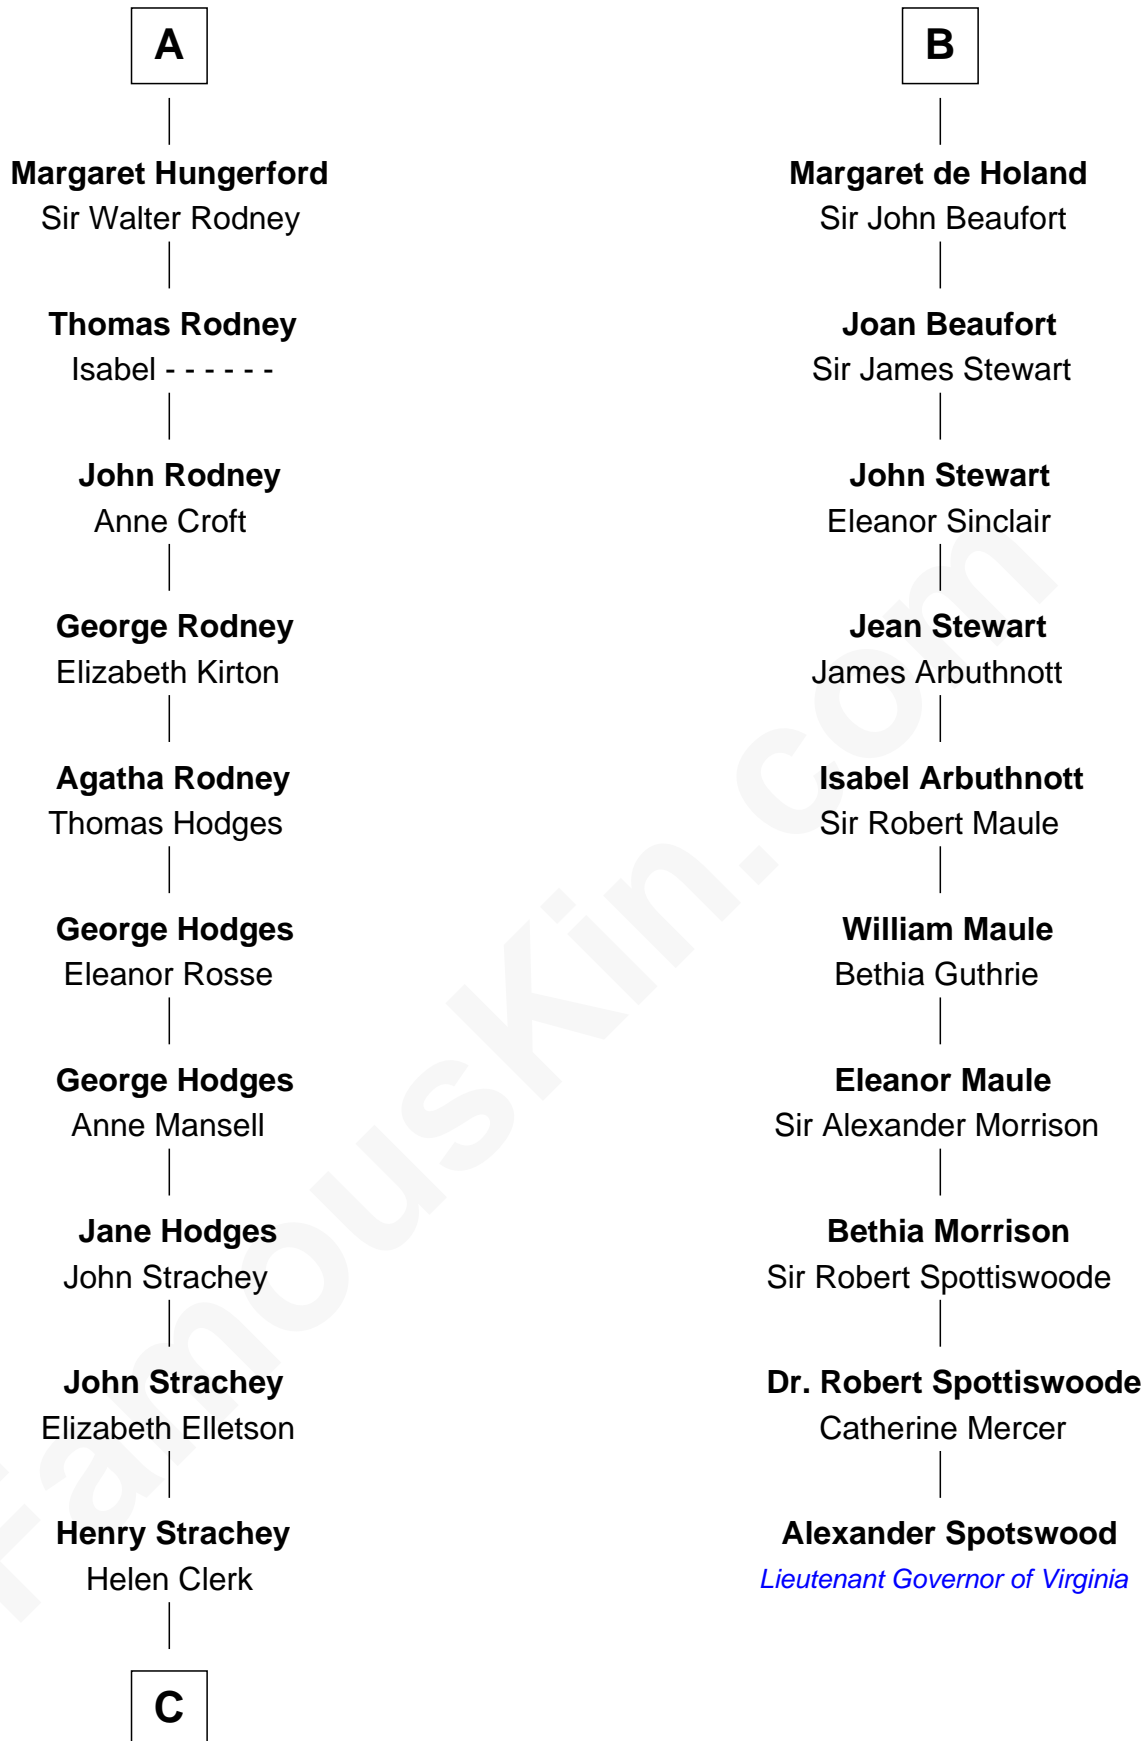

## Relationship Chart of

### Lytton Strachey

Author and Co-Founder of Bloomsbury Group

16th cousin 4 times removed of

### Alexander Spotswood

Lieutenant Governor of Virginia

**C**

—  
**Sir Henry Strachey**

Jane Kelsall

—  
**Edward Strachey**

Julia Woodburn Kirkpatrick

—  
**Sir Richard Strachey**