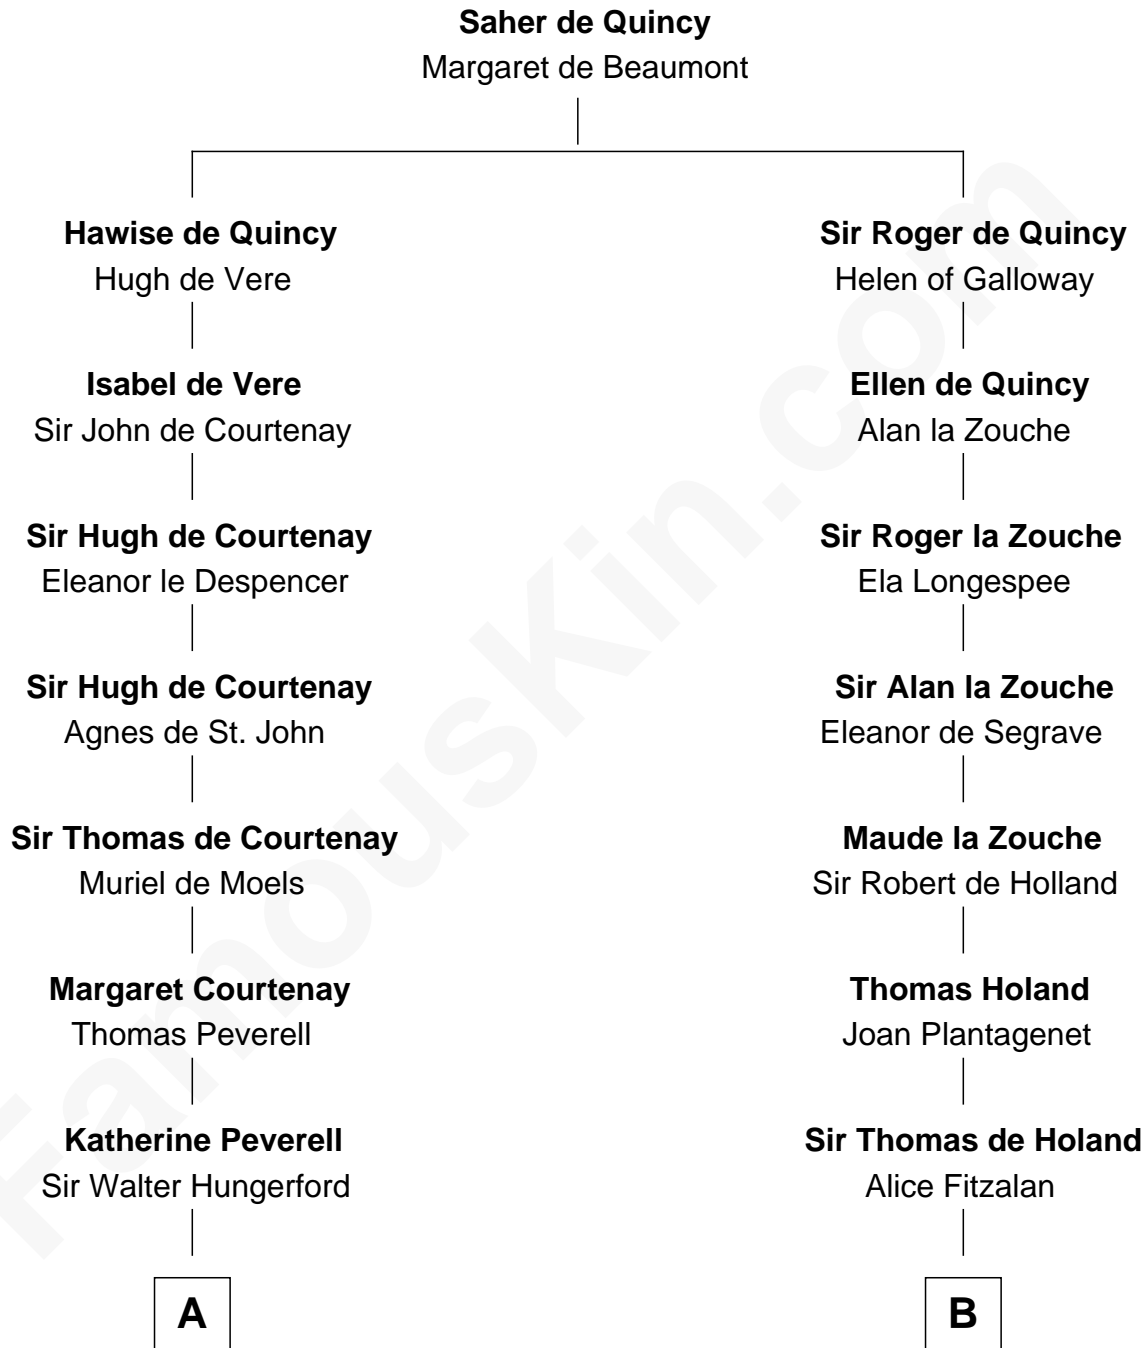

## Relationship Chart of

### Alexander Spotswood

Lieutenant Governor of Virginia

**C**

—  
**Sir Henry Strachey**

Jane Kelsall

—  
**Edward Strachey**

Julia Woodburn Kirkpatrick

—  
**Sir Richard Strachey**