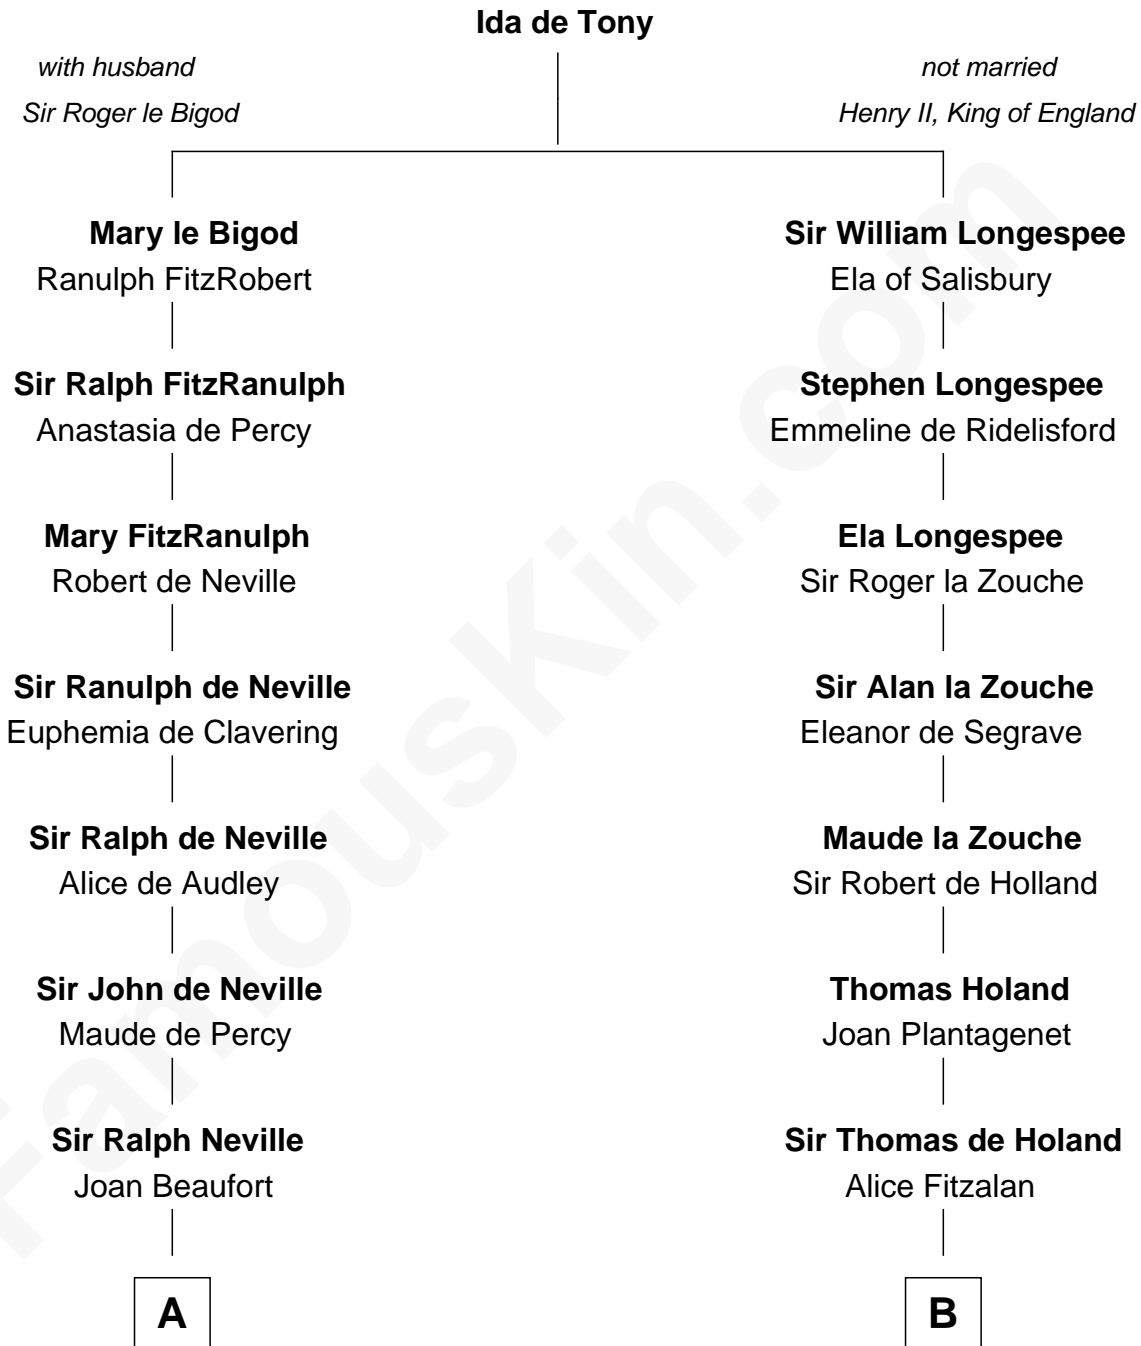

FamousKin.com

Relationship Chart of Lytton Strachey

Author and Co-Founder of Bloomsbury Group

16th cousin 4 times removed of

Alexander Spotswood

Lieutenant Governor of Virginia

C

—
Jane Kelsall

Sir Henry Strachey

—
Edward Strachey

Julia Woodburn Kirkpatrick

—
Sir Richard Strachey

Jane Maria Grant

—
Lytton Strachey

British Author

FamousKin.com