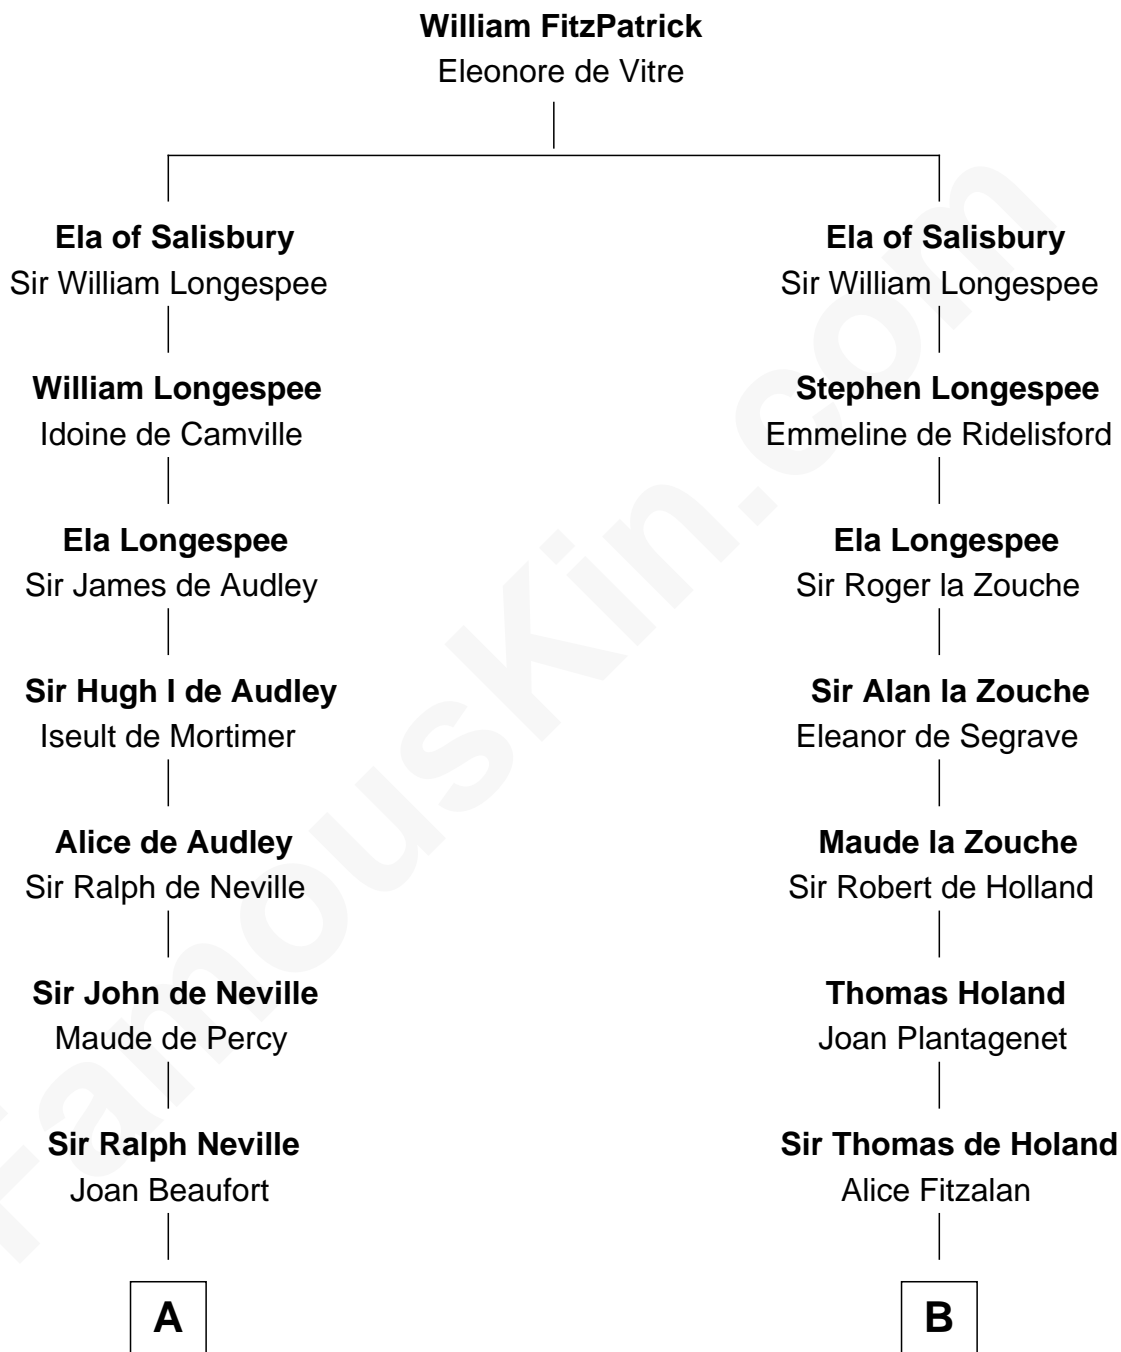

FamousKin.com

Relationship Chart of Lytton Strachey

Author and Co-Founder of Bloomsbury Group

16th cousin 4 times removed of

Alexander Spotswood

Lieutenant Governor of Virginia

C

—
Jane Kelsall

Sir Henry Strachey

—
Edward Strachey

Julia Woodburn Kirkpatrick

—
Sir Richard Strachey

Jane Maria Grant

—
Lytton Strachey

British Author

FamousKin.com