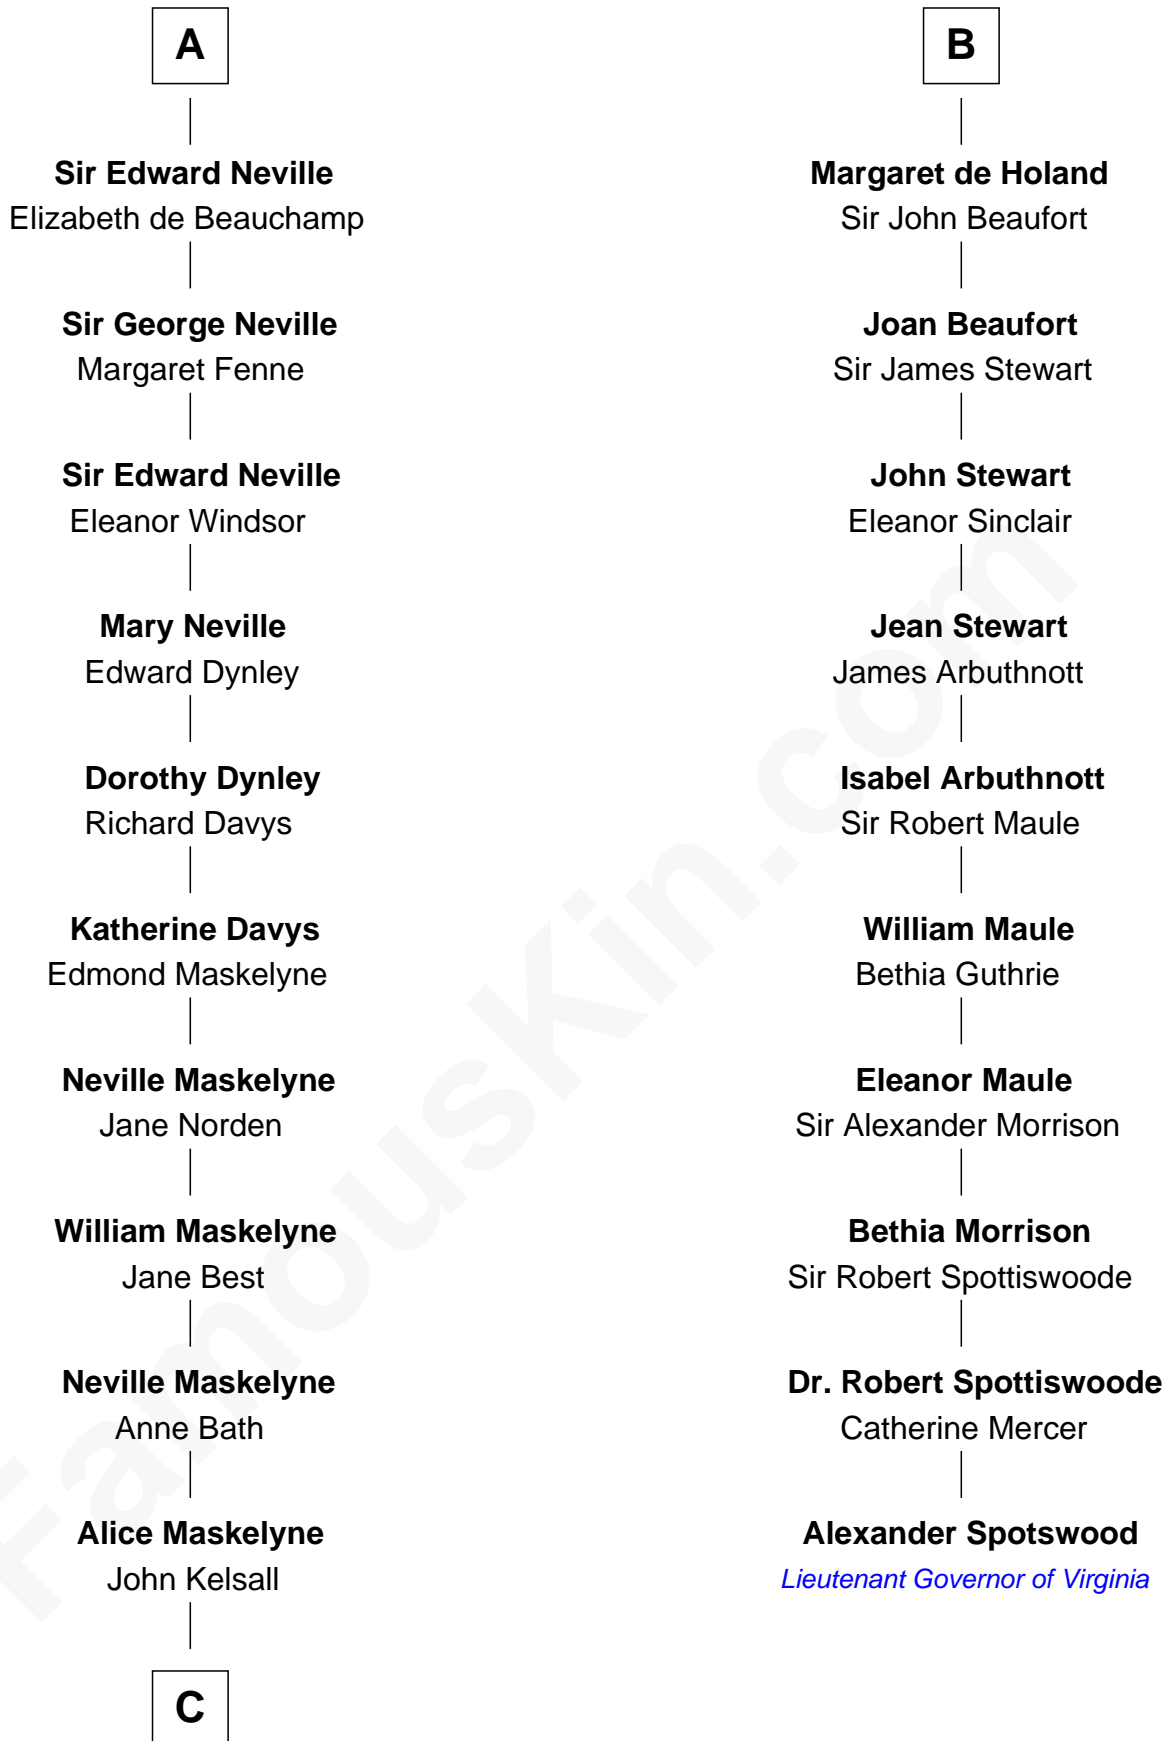

FamousKin.com

Relationship Chart of

Lytton Strachey

Author and Co-Founder of Bloomsbury Group

16th cousin 4 times removed of

Alexander Spotswood

Lieutenant Governor of Virginia

Henry Biset

C

—
Jane Kelsall

Sir Henry Strachey

—
Edward Strachey

Julia Woodburn Kirkpatrick

—
Sir Richard Strachey

Jane Maria Grant

—
Lytton Strachey