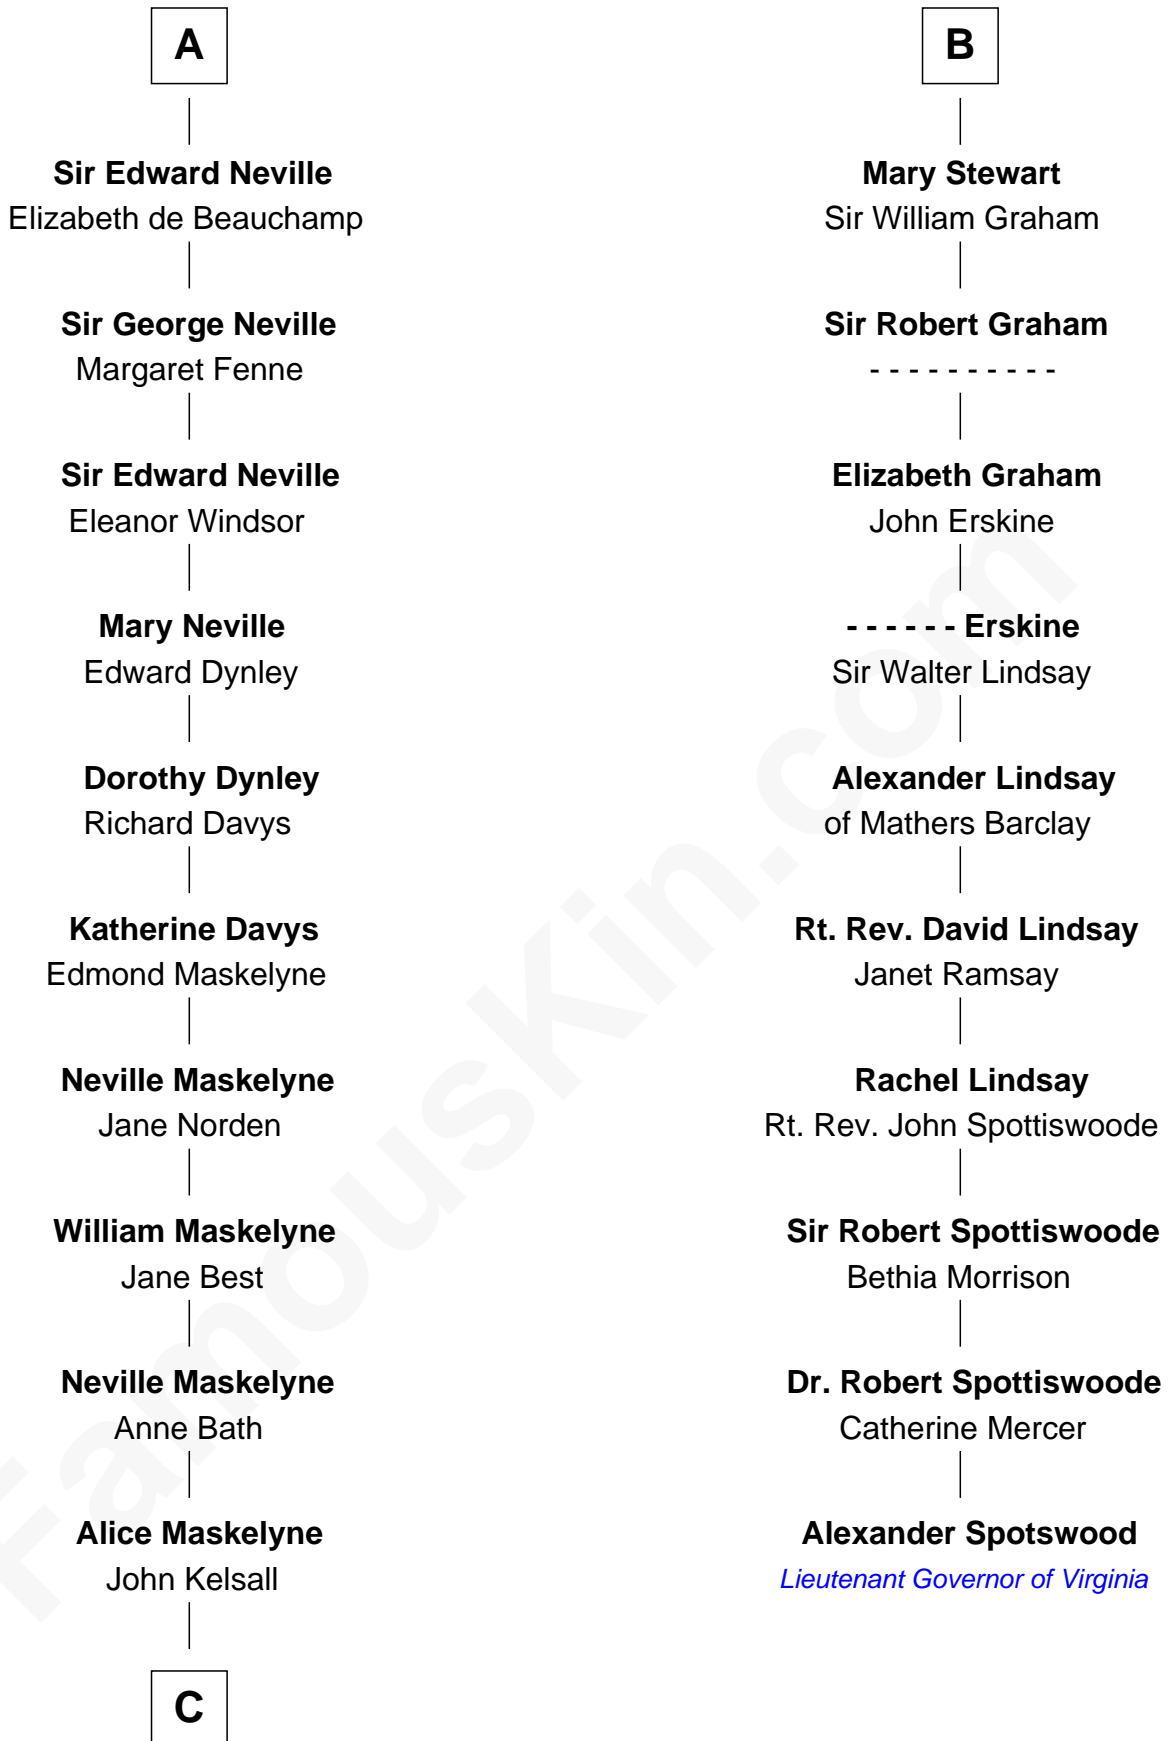

FamousKin.com

Relationship Chart of Lytton Strachey

Author and Co-Founder of Bloomsbury Group

16th cousin 4 times removed of

Alexander Spotswood

Lieutenant Governor of Virginia

Sir William Marshal

Isabel de Clare

C

—
Jane Kelsall

Sir Henry Strachey

—
Edward Strachey

Julia Woodburn Kirkpatrick

—
Sir Richard Strachey

Jane Maria Grant

—
Lytton Strachey