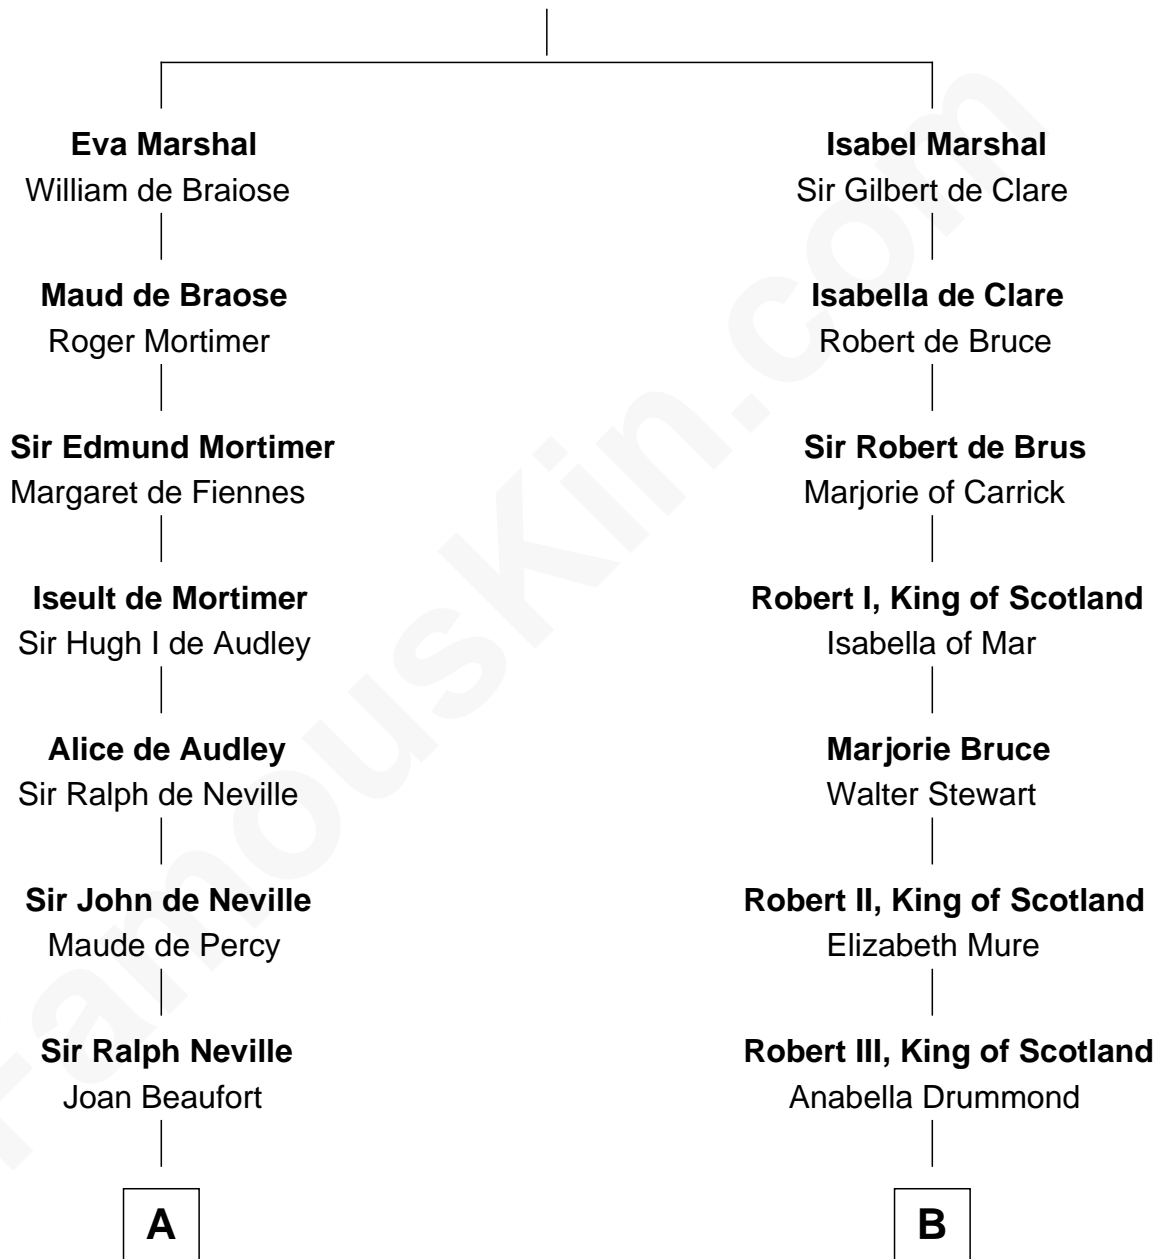

FamousKin.com

Relationship Chart of Lytton Strachey

Author and Co-Founder of Bloomsbury Group

16th cousin 4 times removed of

Alexander Spotswood

Lieutenant Governor of Virginia

Sir William Marshal

Isabel de Clare

C

—
Jane Kelsall

Sir Henry Strachey

—
Edward Strachey

Julia Woodburn Kirkpatrick

—
Sir Richard Strachey

Jane Maria Grant

—
Lytton Strachey