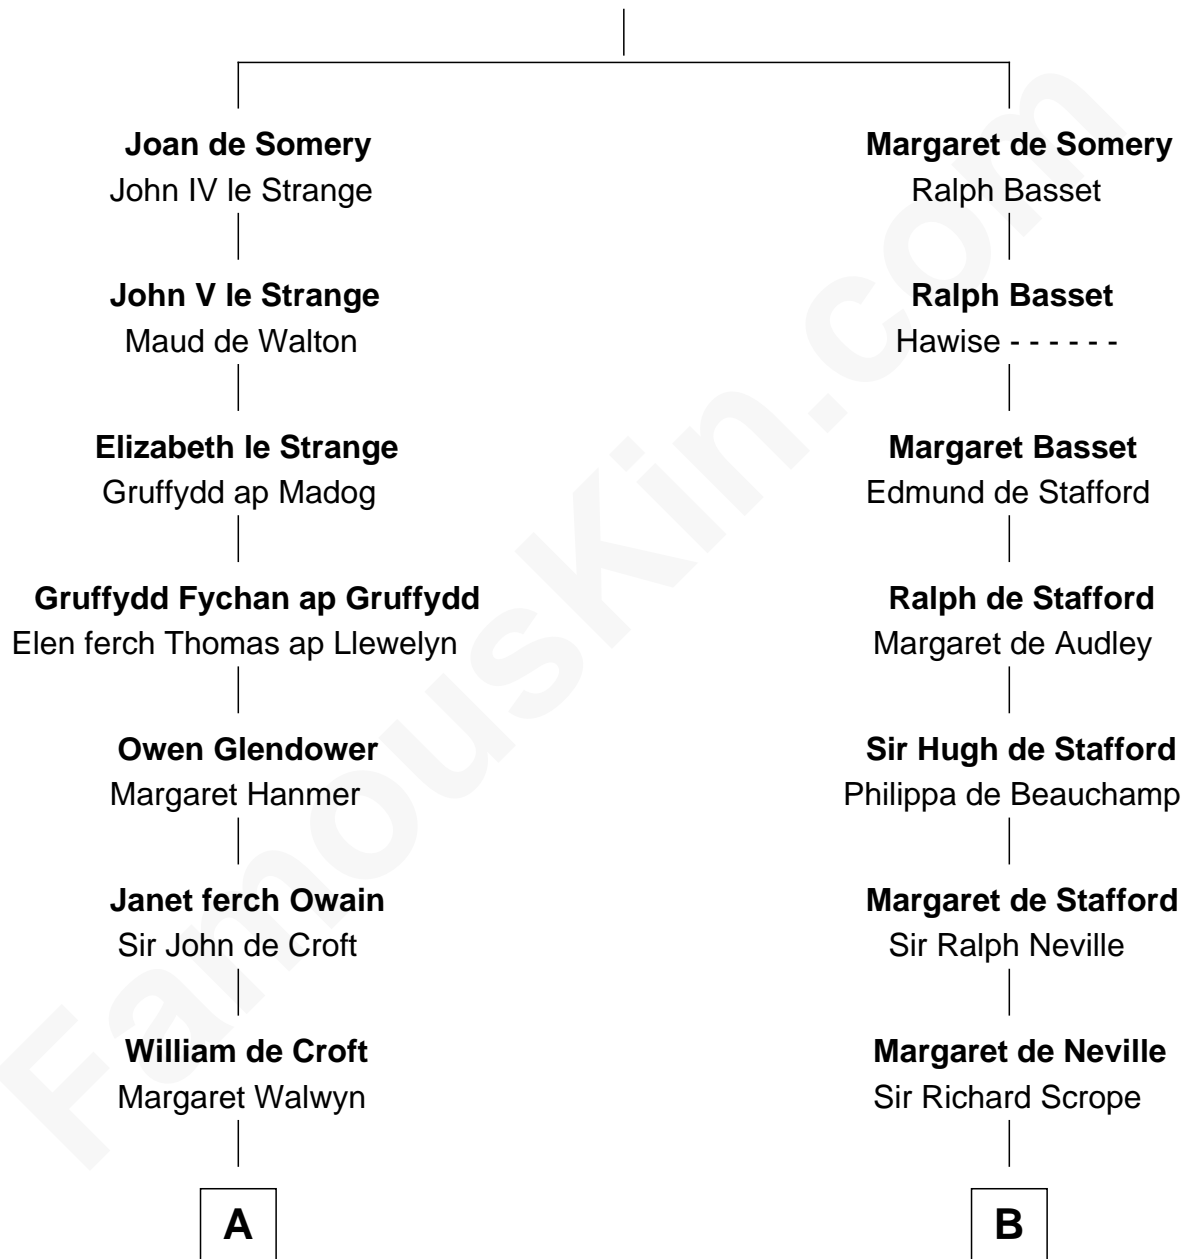

FamousKin.com

Relationship Chart of Lytton Strachey

Author and Co-Founder of Bloomsbury Group

19th cousin 1 time removed of

Benjamin Harrison
23rd U.S. President

Sir Roger de Somery
Nichole d'Aubenev

C

Edward Strachey
Julia Woodburn Kirkpatrick

Sir Richard Strachey
Jane Maria Grant

Lytton Strachey
British Author

D

Benjamin Harrison
Elizabeth Bassett

Gen. William Henry Harrison
Anna Tuthill Symmes

John Scott Harrison
Elizabeth Ramsey Irwin

Benjamin Harrison
23rd U.S. President

FamousKin.com