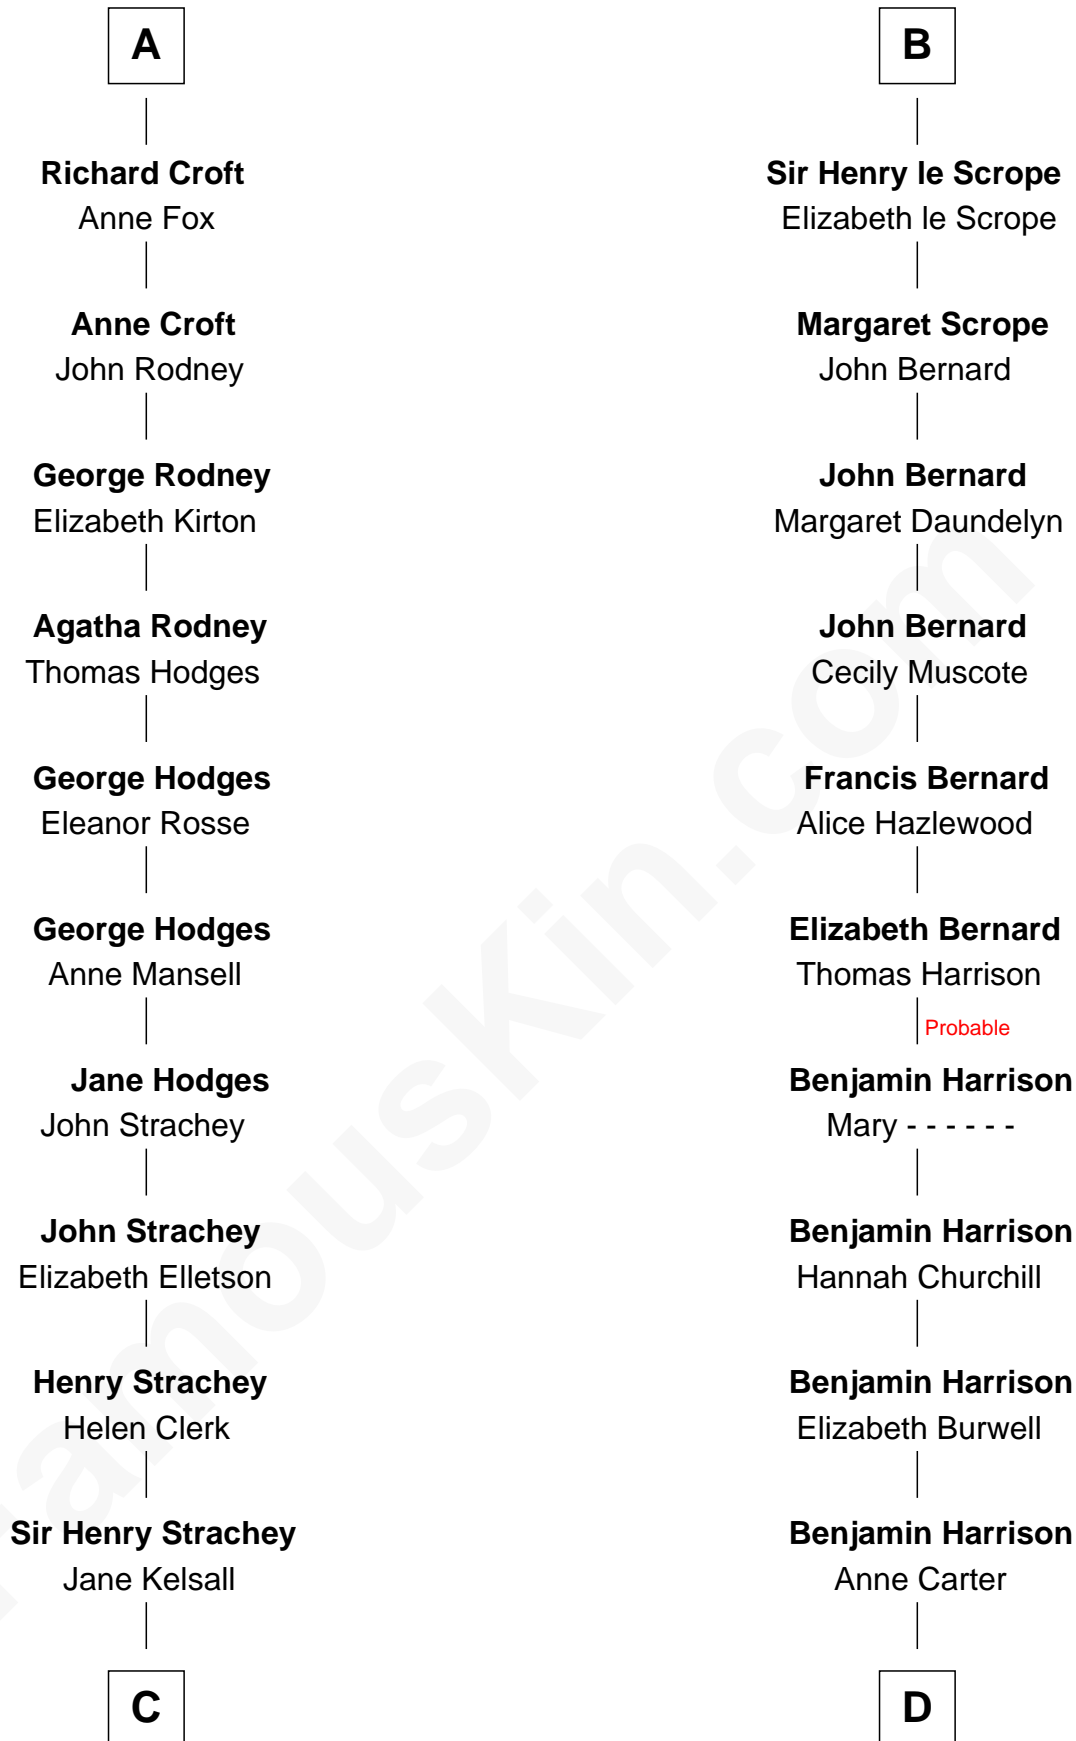

FamousKin.com

Relationship Chart of Lytton Strachey

Author and Co-Founder of Bloomsbury Group

19th cousin 1 time removed of

Benjamin Harrison
23rd U.S. President

Sir Roger de Somery
Nichole d'Aubenev

C

Edward Strachey
Julia Woodburn Kirkpatrick

Sir Richard Strachey
Jane Maria Grant

Lytton Strachey
British Author

D

Benjamin Harrison
Elizabeth Bassett

Gen. William Henry Harrison
Anna Tuthill Symmes

John Scott Harrison
Elizabeth Ramsey Irwin

Benjamin Harrison
23rd U.S. President