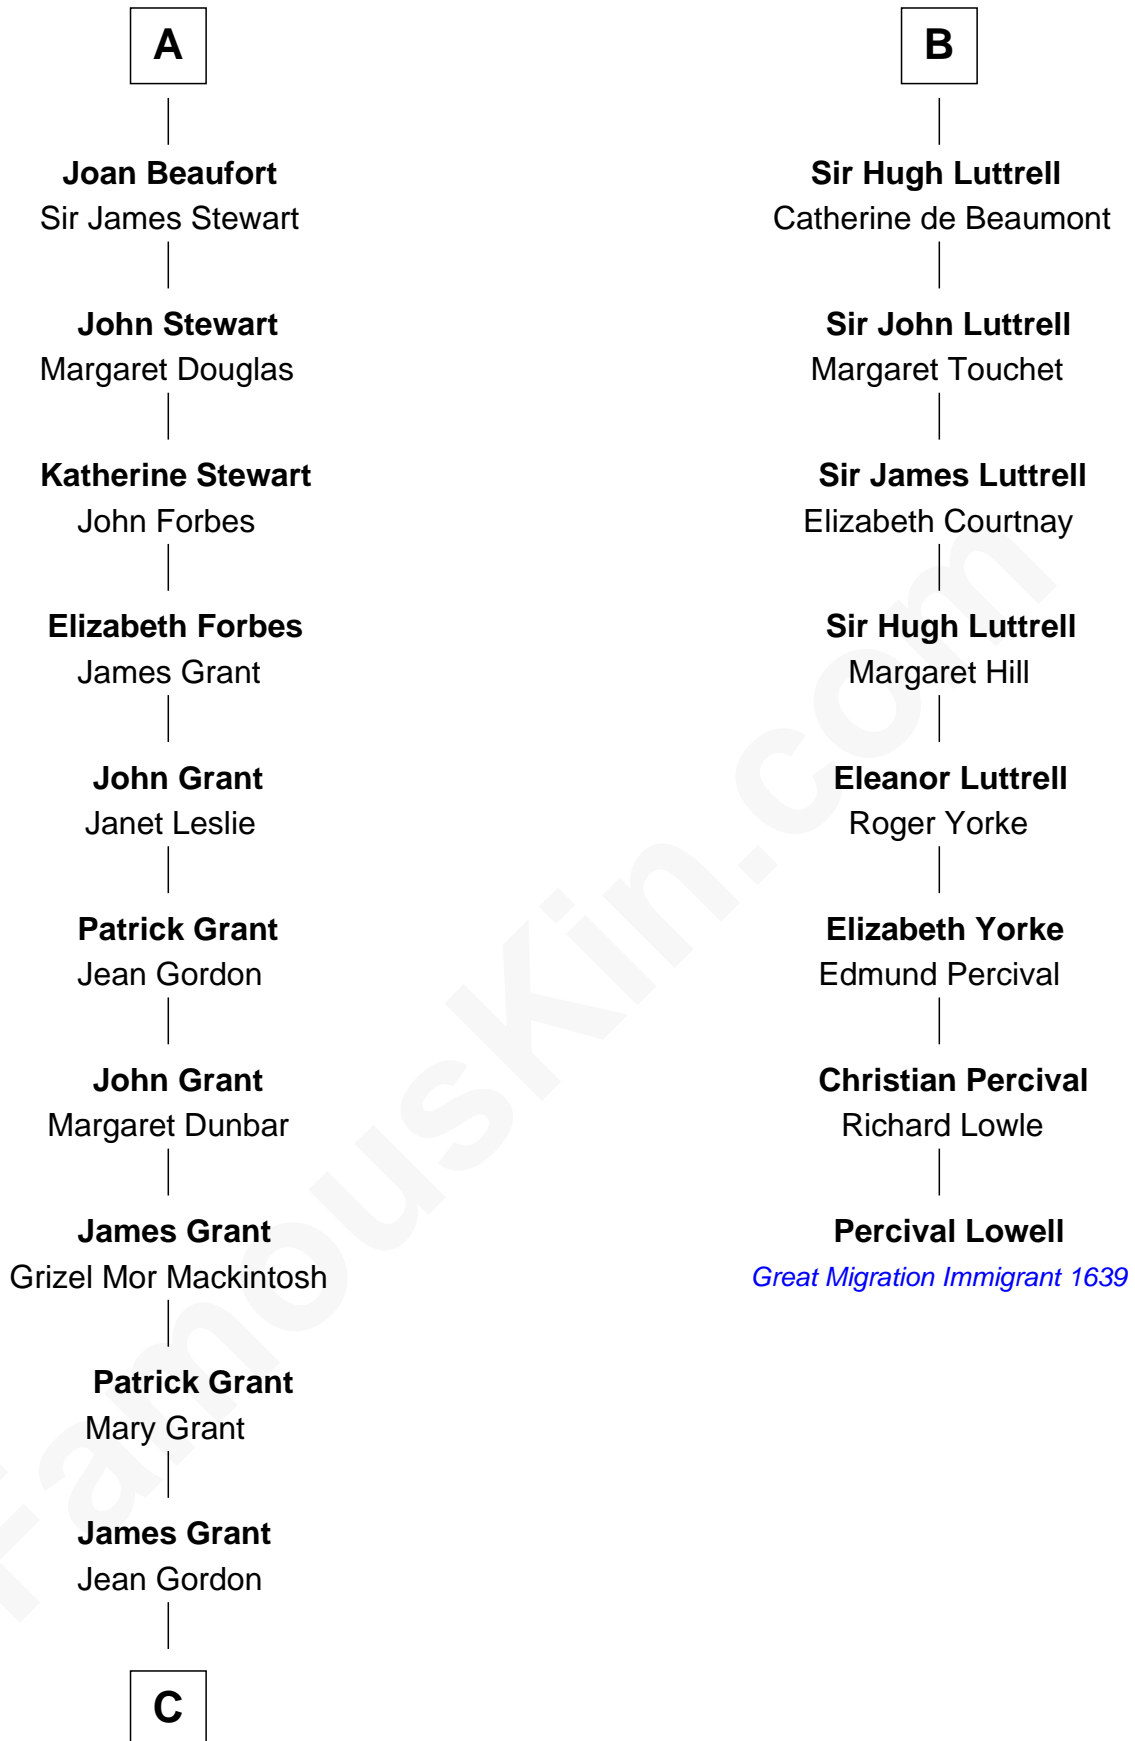

FamousKin.com

Relationship Chart of

Lytton Strachey

Author and Co-Founder of Bloomsbury Group

14th cousin 7 times removed of

Percival Lowell

(c1570 - c1666) Great Migration Immigrant 1639

Sir Geoffrey FitzPiers

Humphrey de Bohun

Maud de Fiennes

Eleanor Plantagenet

Richard Fitzalan

Humphrey de Bohun

Elizabeth Plantagenet

Alice Fitzalan

Sir Thomas de Holand

Margaret de Bohun

Sir Hugh de Courtnay

Margaret de Holand

Sir John Beaufort

Elizabeth de Courtnay

Sir Andrew Luttrell

A

B