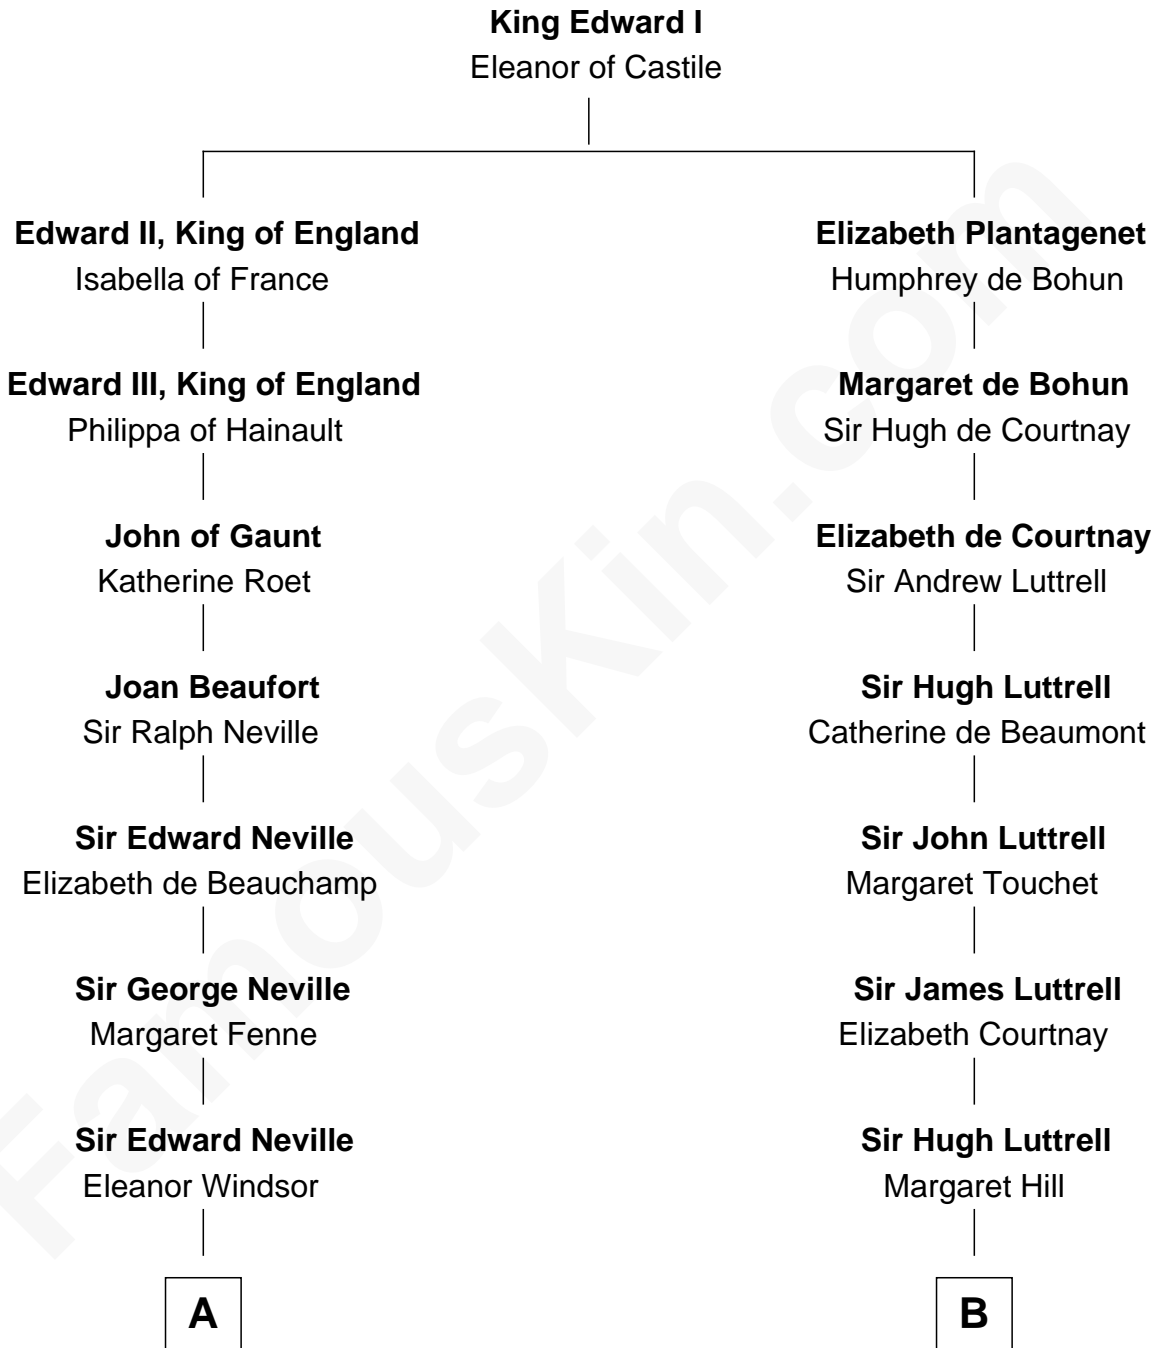

FamousKin.com

Relationship Chart of

Lytton Strachey

Author and Co-Founder of Bloomsbury Group

10th cousin 7 times removed of

Percival Lowell

(c1570 - c1666) Great Migration Immigrant 1639

A

Mary Neville
Edward Dynley

Dorothy Dynley
Richard Davys

Katherine Davys
Edmond Maskelyne

Neville Maskelyne
Jane Norden

William Maskelyne
Jane Best

Neville Maskelyne
Anne Bath

Alice Maskelyne
John Kelsall

Jane Kelsall
Sir Henry Strachey

Percival Lowell
Great Migration Immigrant 1639