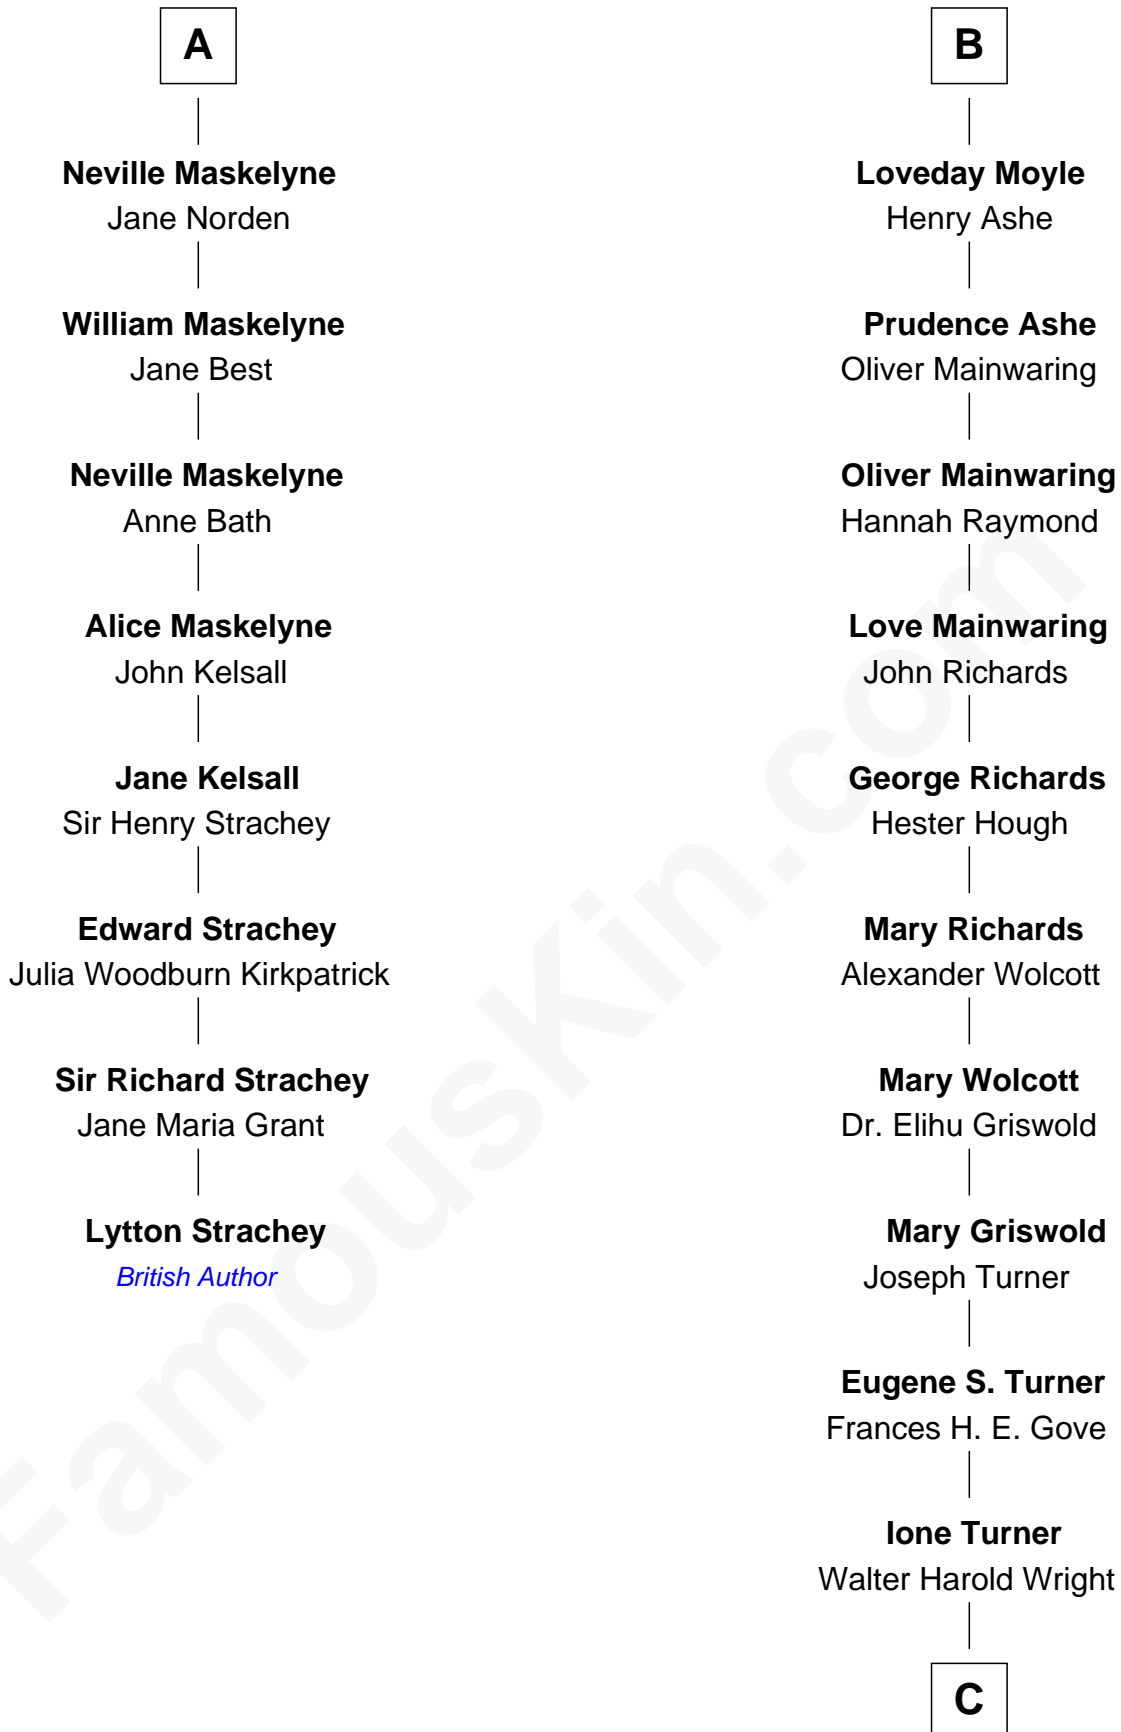

FamousKin.com

Relationship Chart of

Lytton Strachey

Author and Co-Founder of Bloomsbury Group

14th cousin 6 times removed of

Ed Helms

TV and Movie Actor

C

Inez Emeline Wright
George Pullen Jackson

Frances Helen Jackson
Fitzgerald Sale Parker

Pamela Ann Parker
John A. Helms

Ed Helms
TV and Movie Actor