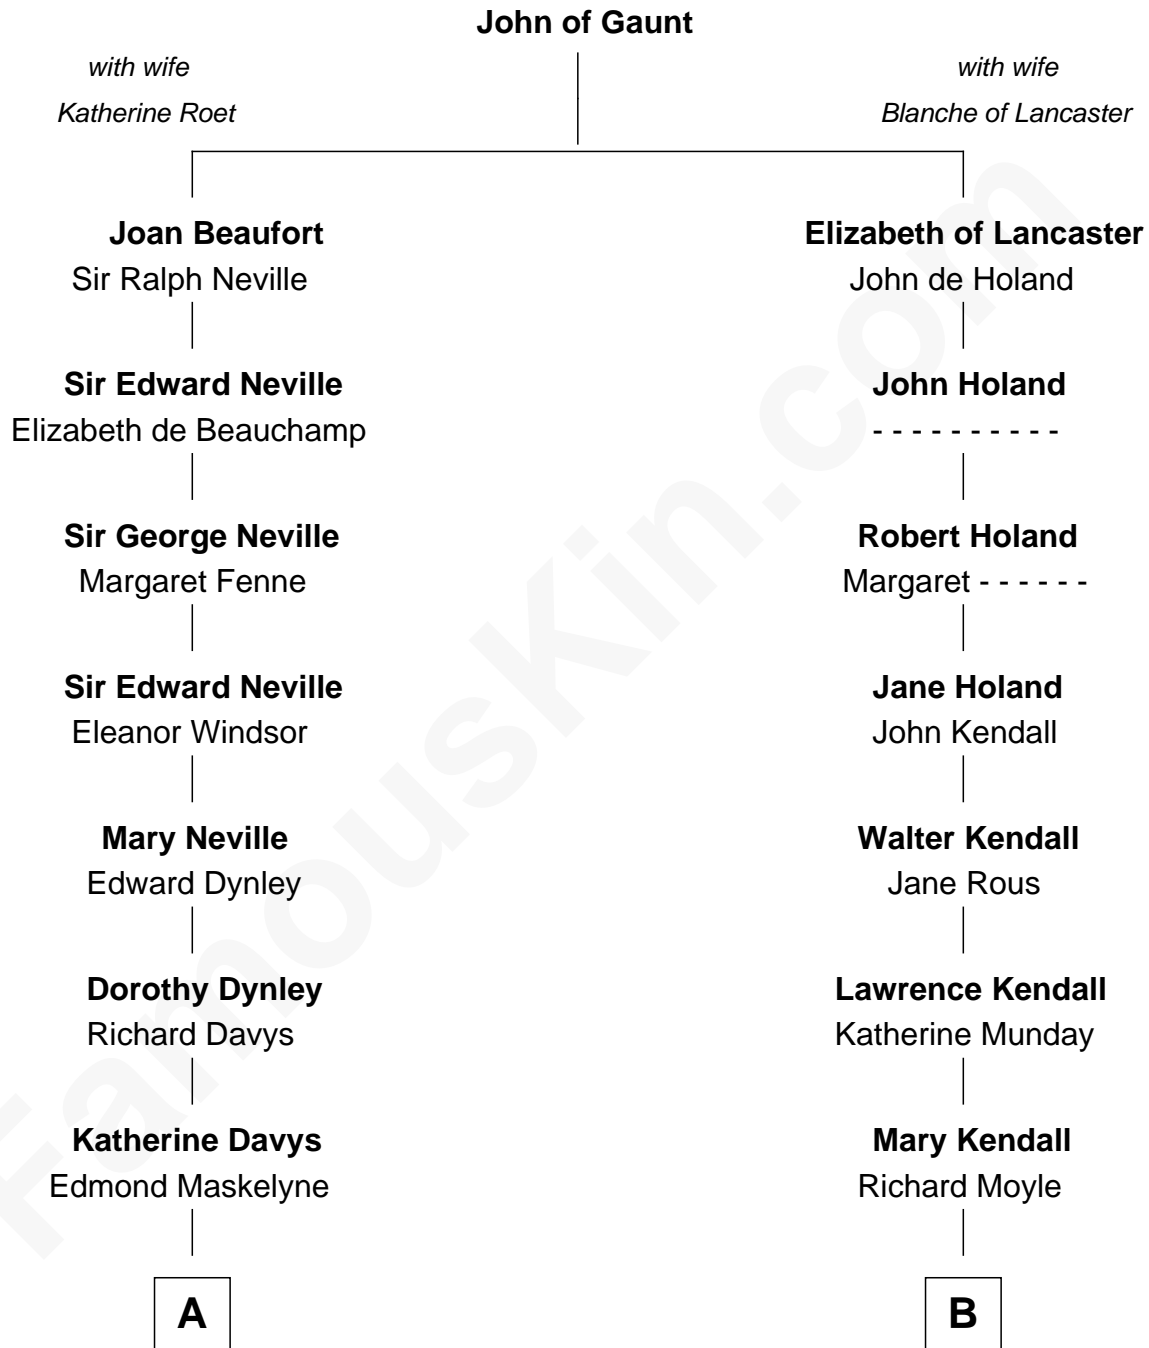

FamousKin.com

Relationship Chart of

Lytton Strachey

Author and Co-Founder of Bloomsbury Group

14th cousin 6 times removed of

Ed Helms

TV and Movie Actor

C