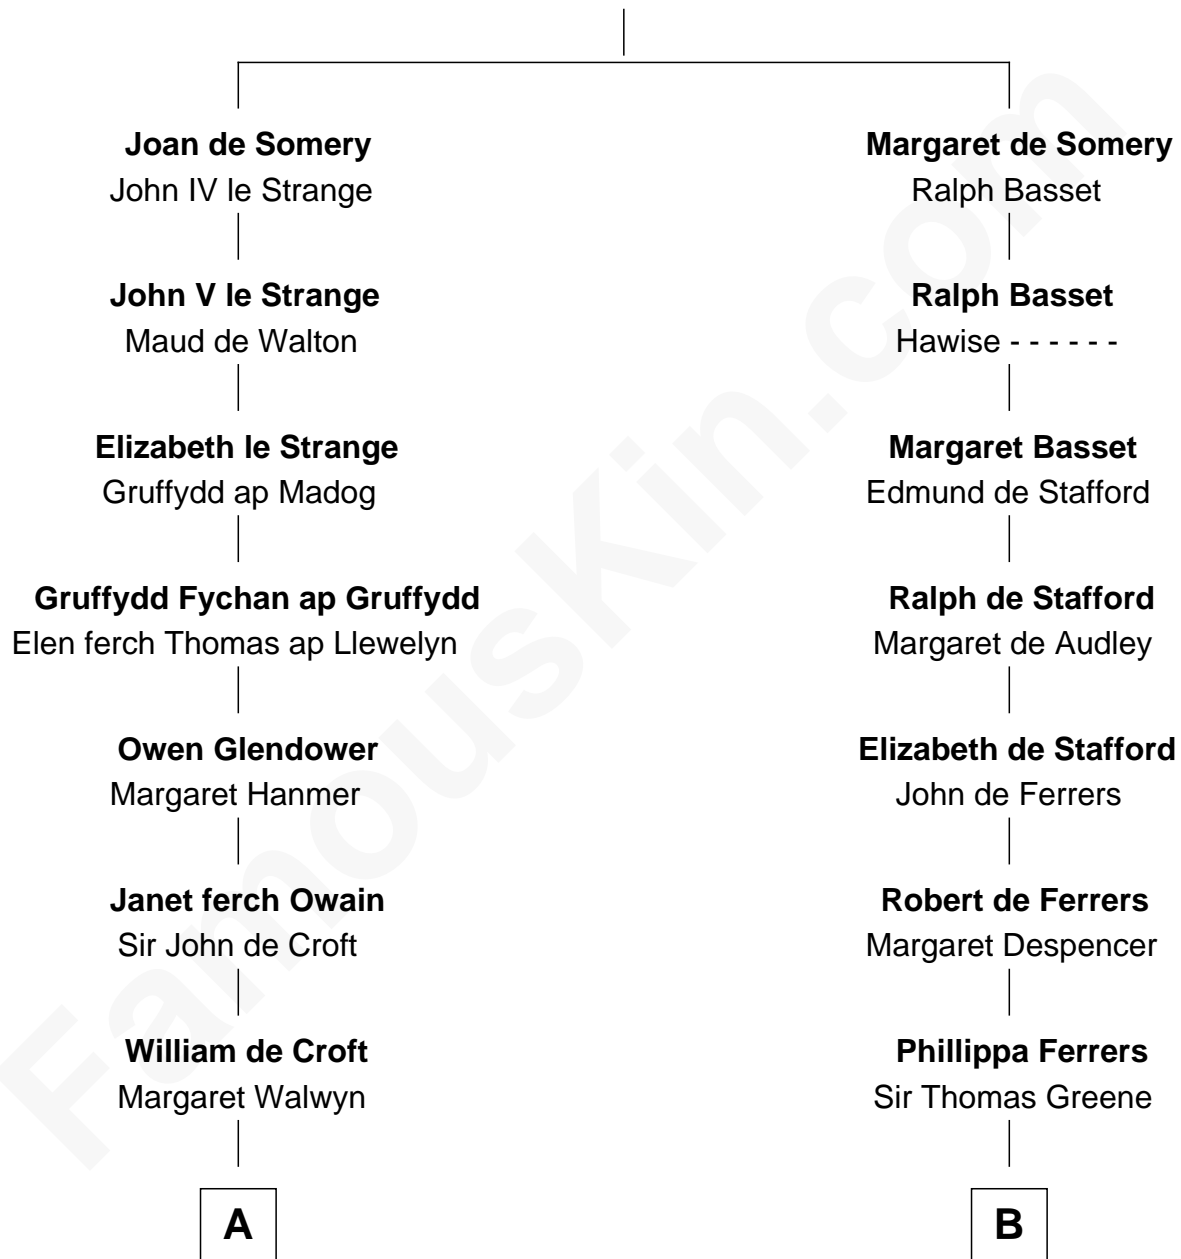

FamousKin.com

Relationship Chart of Lytton Strachey

Author and Co-Founder of Bloomsbury Group

19th cousin 1 time removed of

Joseph Wharton

Founder of the Wharton School of Business

Sir Roger de Somery

Nichole d'Aubenev

C

Edward Strachey
Julia Woodburn Kirkpatrick

Sir Richard Strachey
Jane Maria Grant

Lytton Strachey
British Author

D

Thomas Rodman
Mary Borden

Hannah Rodman
Samuel Rowland Fisher

Deborah Fisher
William Wharton

Joseph Wharton
Founder, Wharton School of Business

FamousKin.com