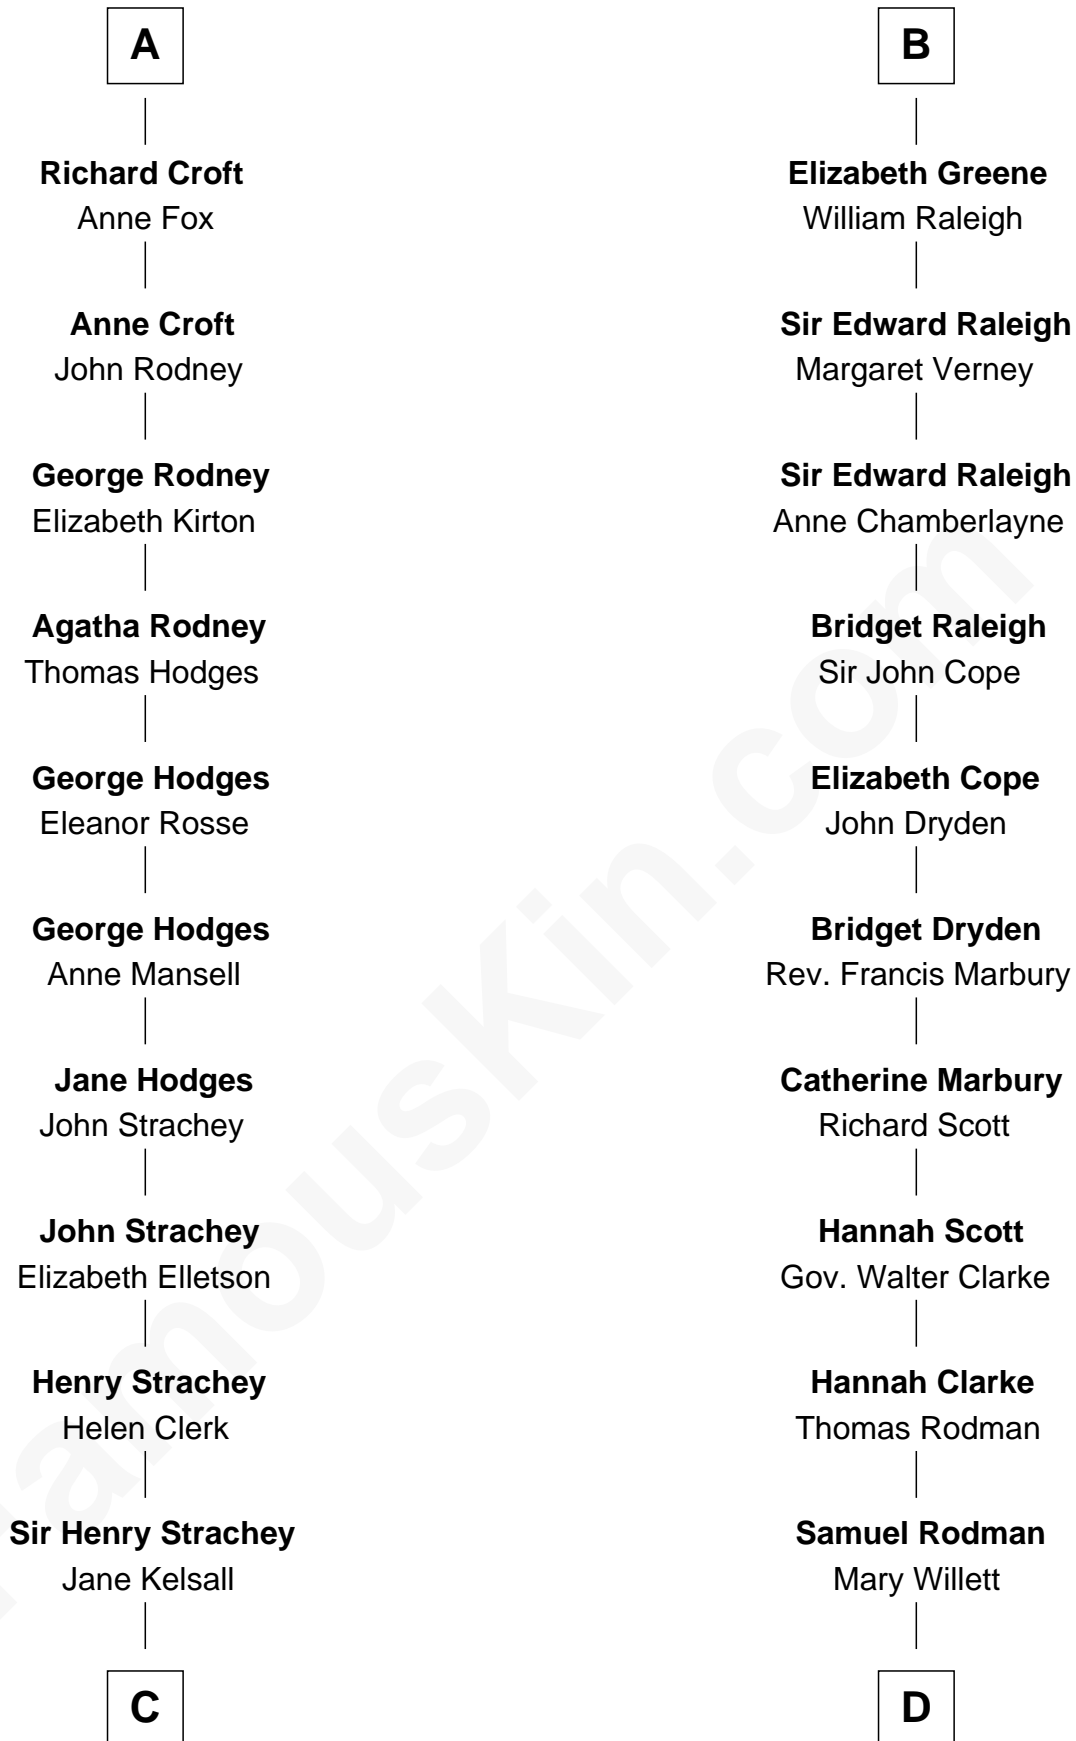

FamousKin.com

Relationship Chart of Lytton Strachey

Author and Co-Founder of Bloomsbury Group

19th cousin 1 time removed of

Joseph Wharton

Founder of the Wharton School of Business

Sir Roger de Somery

Nichole d'Aubenev

C

Edward Strachey
Julia Woodburn Kirkpatrick

Sir Richard Strachey
Jane Maria Grant

Lytton Strachey
British Author

D

Thomas Rodman
Mary Borden

Hannah Rodman
Samuel Rowland Fisher

Deborah Fisher
William Wharton