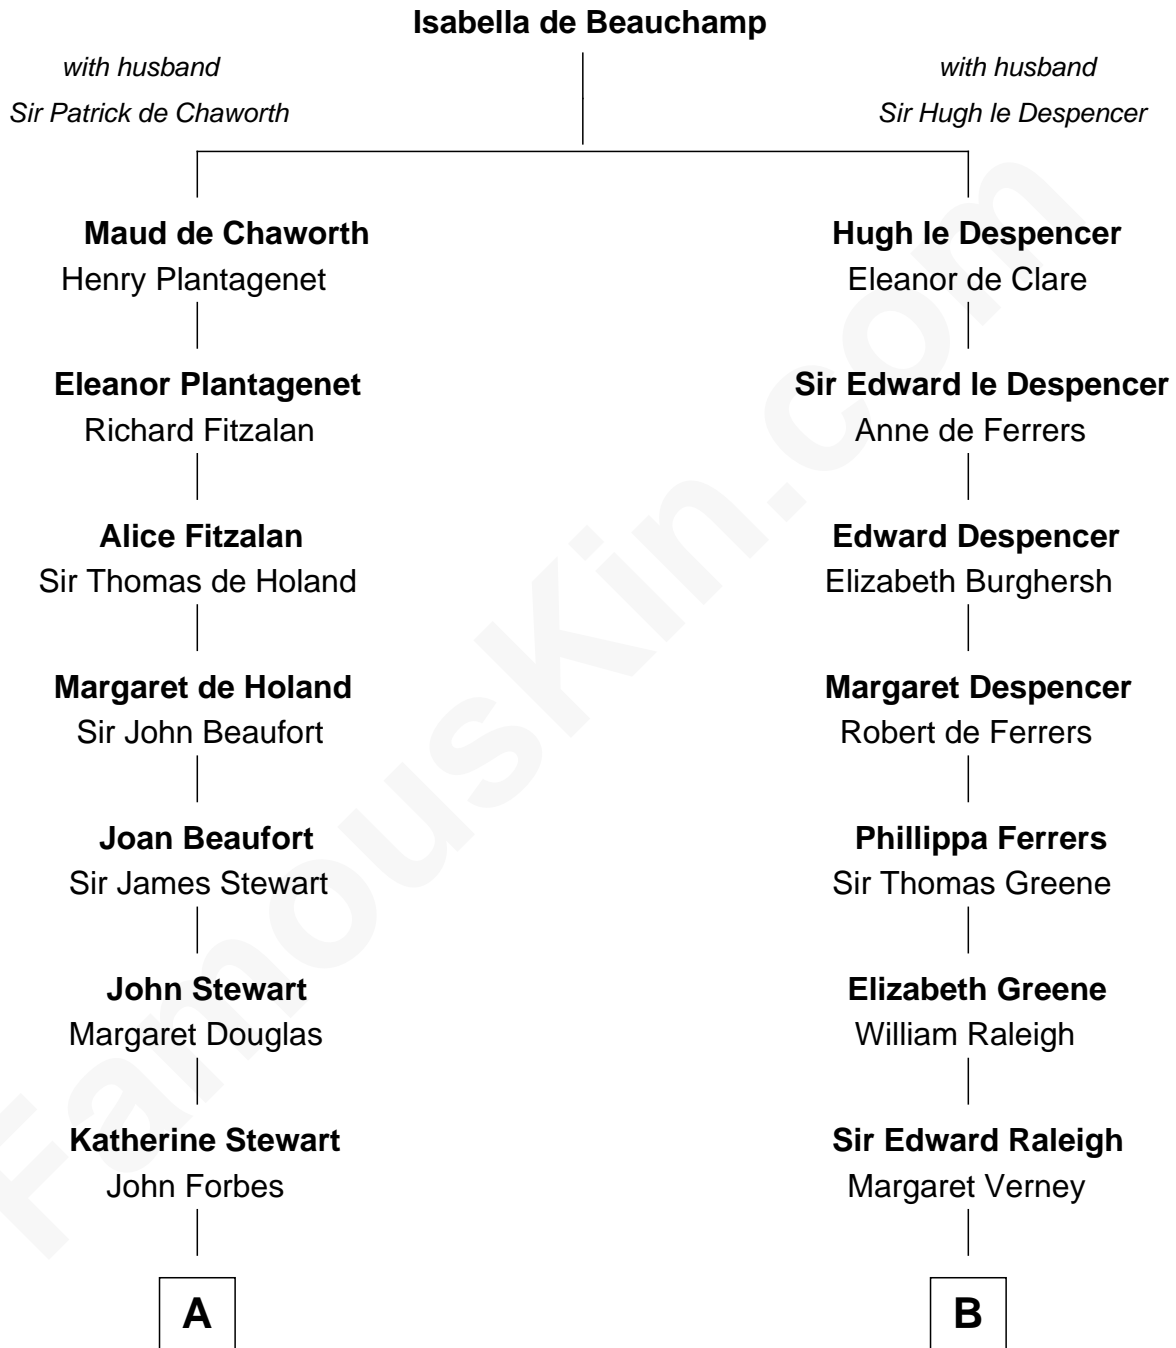

FamousKin.com

Relationship Chart of

Lytton Strachey

Author and Co-Founder of Bloomsbury Group

18th cousin of

Joseph Wharton

Founder of the Wharton School of Business

C

Jane Maria Grant
Sir Richard Strachey

Lytton Strachey
British Author

D

Deborah Fisher
William Wharton

Joseph Wharton
Founder, Wharton School of Business

FamousKin.com