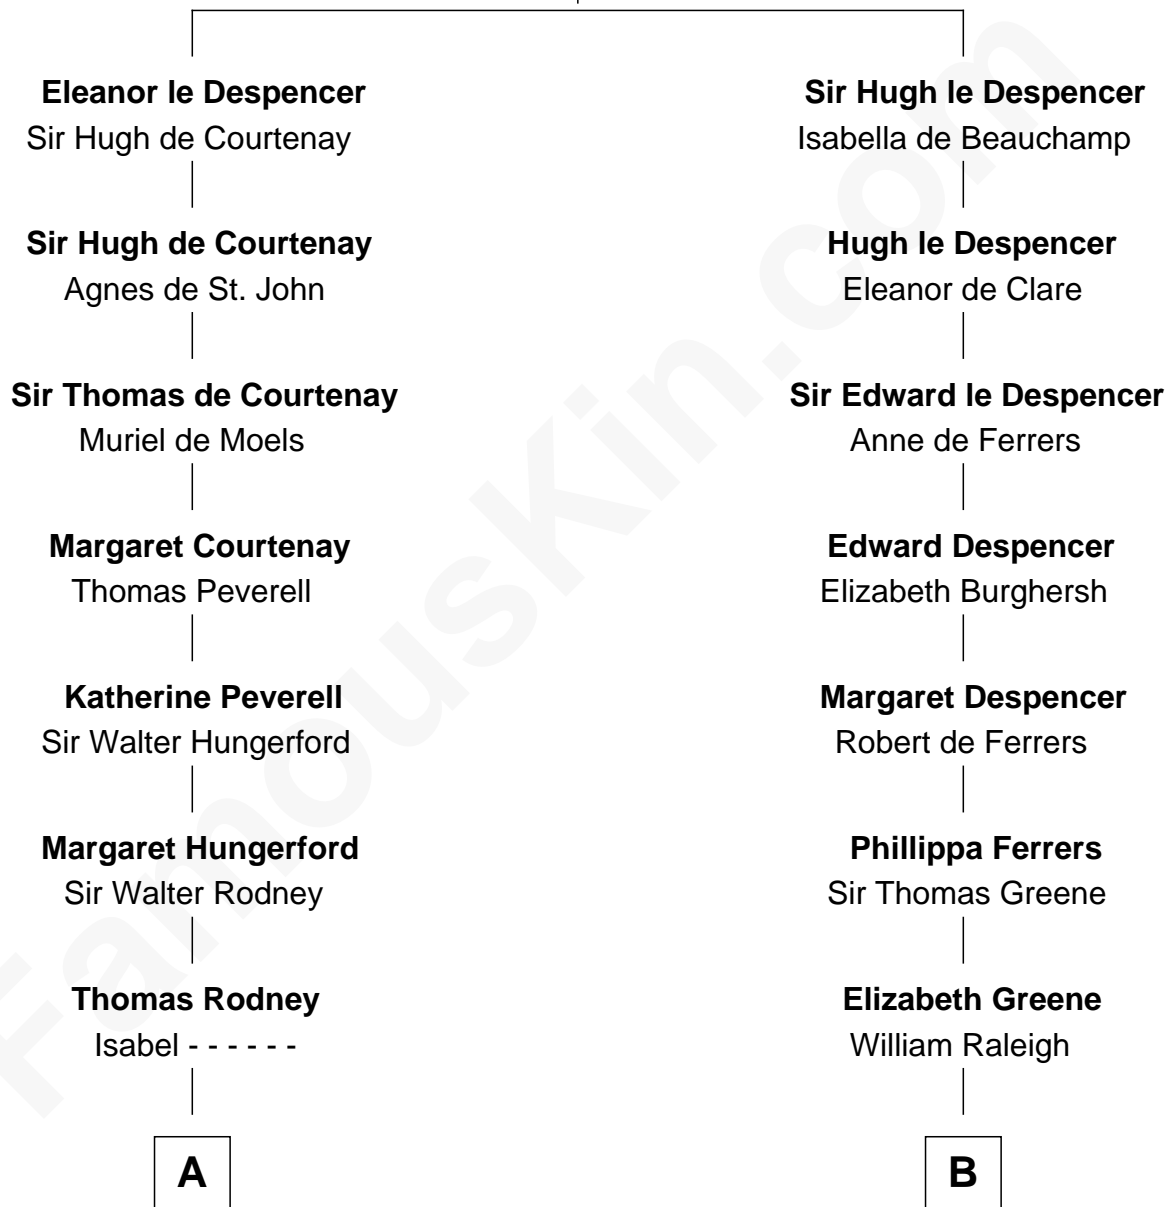

FamousKin.com

Relationship Chart of Lytton Strachey

Author and Co-Founder of Bloomsbury Group

18th cousin 1 time removed of

Joseph Wharton

Founder of the Wharton School of Business

Sir Hugh le Despencer

Aveline Basset

C

Sir Richard Strachey

Jane Maria Grant

Lytton Strachey

British Author

D

Hannah Rodman

Samuel Rowland Fisher