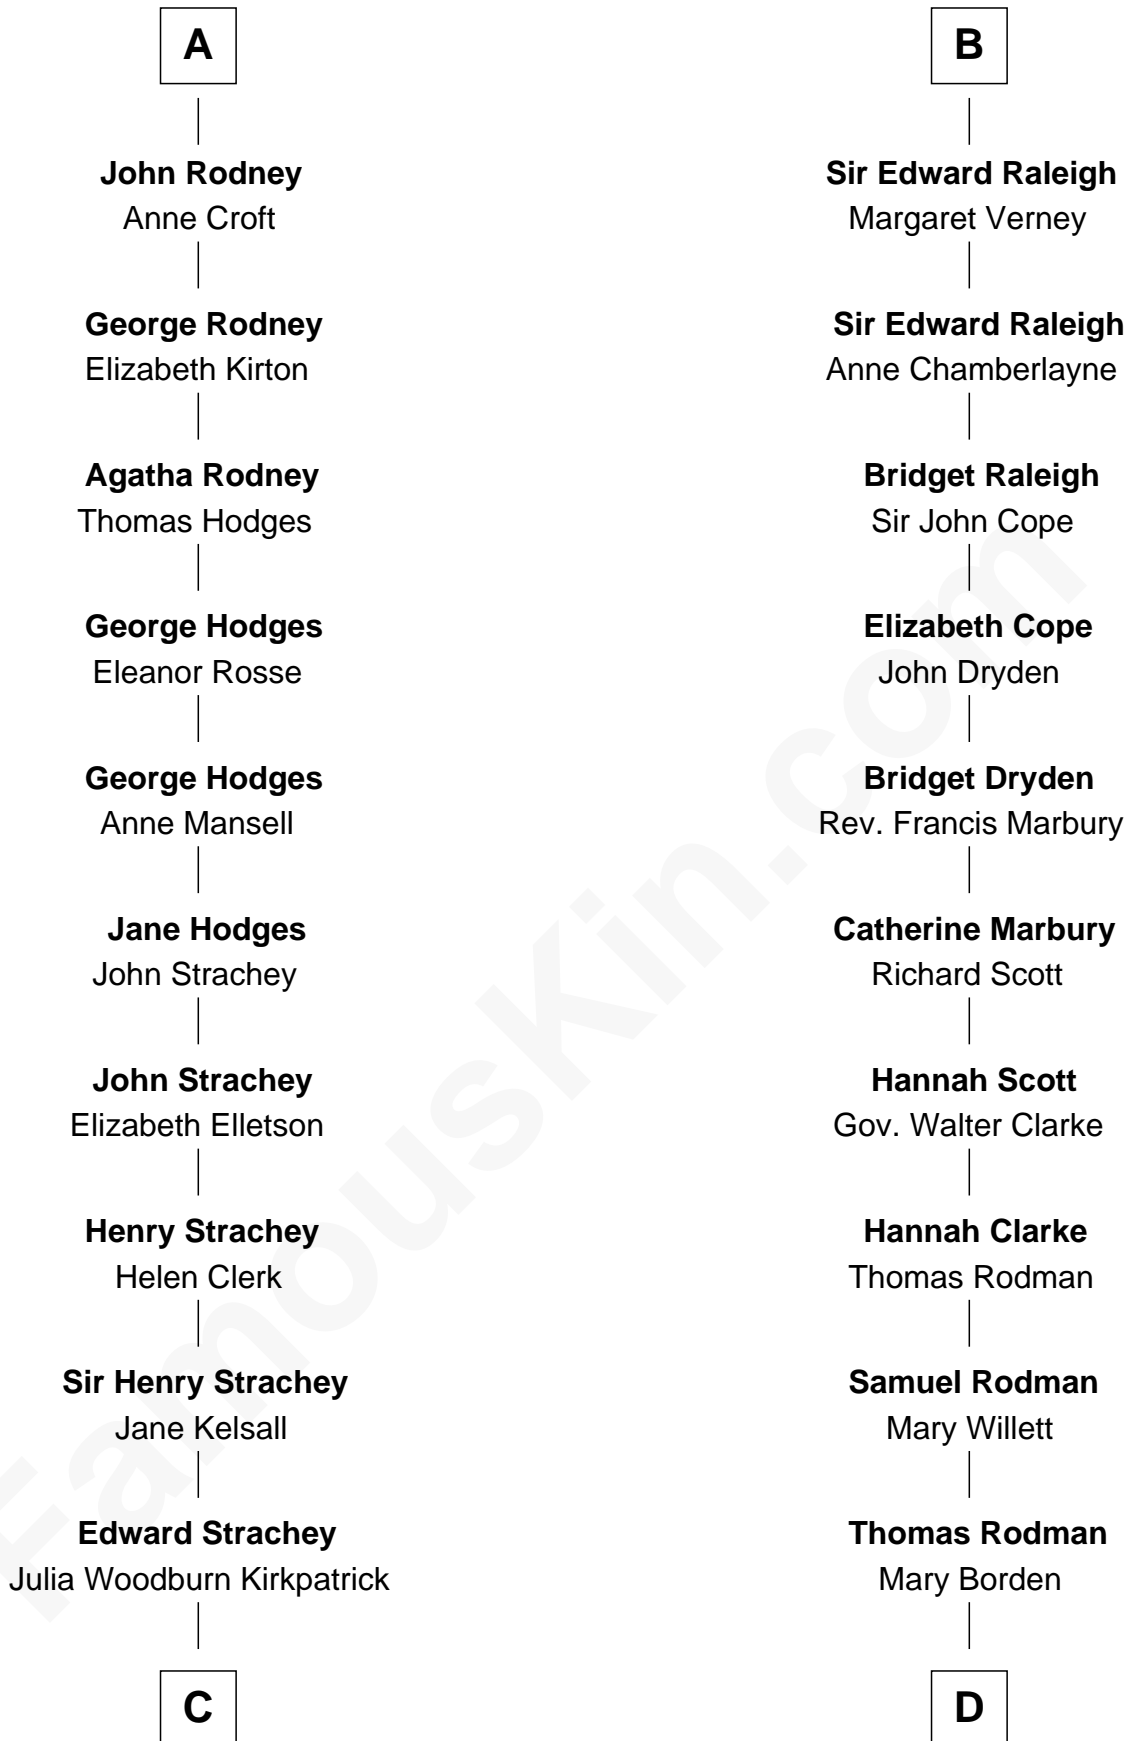

FamousKin.com

Relationship Chart of Lytton Strachey

Author and Co-Founder of Bloomsbury Group

18th cousin 1 time removed of

Joseph Wharton

Founder of the Wharton School of Business

Sir Hugh le Despencer

Aveline Basset

C

Sir Richard Strachey

Jane Maria Grant

Lytton Strachey

British Author

D

Hannah Rodman

Samuel Rowland Fisher